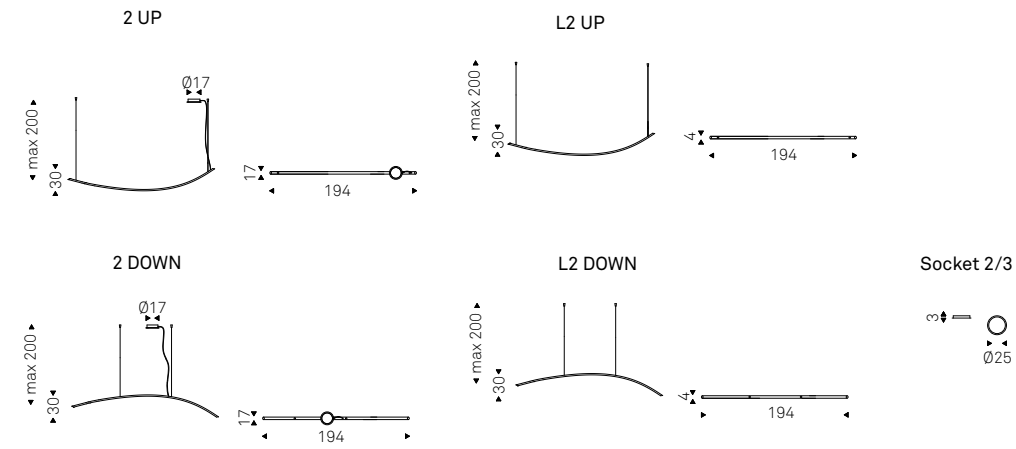

Katana Magnum

Giorgio Cattelan | 2023

Lampada da soffitto con struttura in acciaio verniciato gofrato titanio. Attacco a soffitto in acciaio verniciato gofrato titanio. Illuminazione a led. Optional telecomando e ricevitore.

Ceiling lamp in titanium embossed lacquered steel frame. Ceiling plate in titanium embossed lacquered steel. Led lights. Optional: remote control and receiver.

KATANA MAGNUM lamps - ARENA KERAMIK BOND coffee table with black base, breccia ceramic top and column in brushed bronze - KIMI rug in white colour - STING BRUSHED coffee tables in Brushed Grey