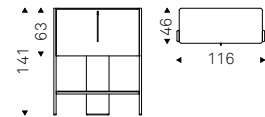

Cremona

Tosca Design | 2023

Mobile bar con anta scorrevole in noce Canaletto o rovere bruciato e meccanismo a controllo di gravità. Struttura in legno verniciato gofrato bronzo e rovere bruciato con particolari in acciaio verniciato ottone. Interno con specchio fumè, ripiano superiore in cristallo fumè e illuminazione a LED. Ripiano esterno inferiore in ceramica Marmi nei colori Portoro opaco, Corcovado.

Bar unit with sliding door in Canaletto walnut or burned oak laquered wood and anti-gravity mechanism. Frame in bronze laquered wood and burned oak with details in brass laquered steel. Partially fumé mirrored inside, upper top in fumé glass and LED light. External lower top in Marmi ceramic matt Portoro or Corcovado.

CREMONA sideboards in burned oak and corcovado ceramic shelves