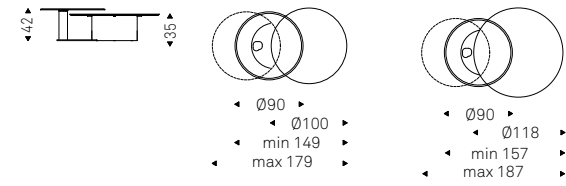

Arena Keramik Bond

Yasuhiro Shito | 2023

Tavolino con base in metallo verniciato gofrato nero. Piano in ceramica Marmi nei colori Golden Calacatta opaco, Golden Calacatta lucido, Portoro opaco, Portoro lucido, Breccia, Corcovado, Kaindy, Borghini Calacatta opaco o Borghini Calacatta lucido. Il tavolino principale è affiancato da un tavolino con base in acciaio verniciato gofrato nero, colonna in acciaio verniciato Brushed Bronze o Brushed Grey e piano girevole in cristallo bisellato fumé.

Coffee table with base in black embossed lacquered steel. Top in ceramic Marmi matt Golden Calacatta, glossy Golden Calacatta, matt Portoro, glossy Portoro, Breccia, Corcovado, Kaindy, matt Borghini Calacatta or glossy Borghini Calacatta. Main coffee table is sided by one coffee table with base in black embossed lacquered steel, column in Brushed Bronze or Brushed Grey and swivelling fumé beveled glass top.