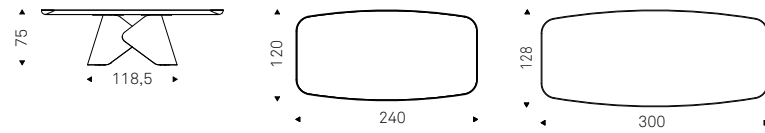

Scott Keramik Premium

Studio 28 & P. Cattelan | 2023

Tavolo con base in acciaio verniciato gofrato titanio, bronzo o Oxybrass. Piano in ceramica Marmi nei colori Alabastro, Supreme, Golden Calacatta opaco, Golden Calacatta lucido, Portoro opaco, Portoro lucido, Sahara Noir lucido, Makalu, Breccia o Arenal con profilo inferiore arrotondato e verniciato Brushed Bronze o Brushed Grey. Il piano ha lo spessore di 5cm.

Table with embossed lacquered titanium, bronze or Oxybrass steel base. Top in ceramic Marmi Alabastro, Supreme, matt Golden Calacatta, glossy Golden Calacatta, matt Portoro, glossy Portoro, glossy Sahara Noir, Makalu, Breccia or Arenal with Brushed Bronze or Brushed Grey lacquered and rounded lower profile. 5cm thick top.