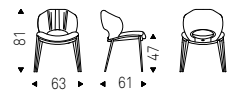

Miranda ML

Luca Signoretti | 2023

Sedia con struttura in acciaio verniciato goffrato titanio, bronzo, graphite, pearl o nero. Rivestimento in tessuto, micro nubuck, ecopelle o pelle come da campionario. Non sfoderabile.

Chair with frame in titanium, bronze, graphite, pearl or black embossed lacquered steel. Cover in fabric, micro nubuck, soft leather or synthetic leather as per sample card. The cover is not removable.

◀ MIRANDA ML chair in soft leather 972 canova and bronze frame
▶ MIRANDA ML chair in soft leather 968 cashmere and titanium frame - SKORPIO KERAMIK table - KIMI rug