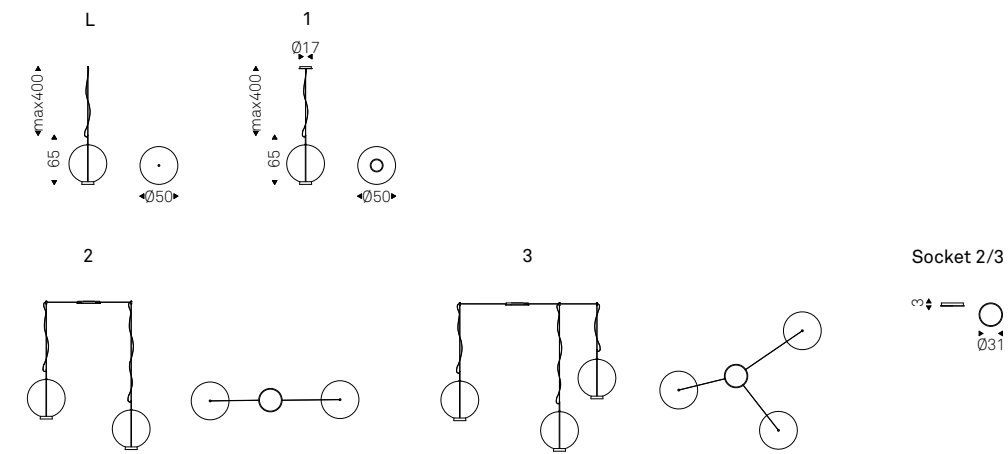

Ohay

Oriano Favaretto | 2023

Lampada a soffitto con paralume in vetro artistico decorato fumé.
Attacco a soffitto in acciaio cromo nero. Illuminazione a led.

Ceiling lamp with lampshade in artistic decorated fumé glass.
Ceiling plate in black chrome steel. Led lights.