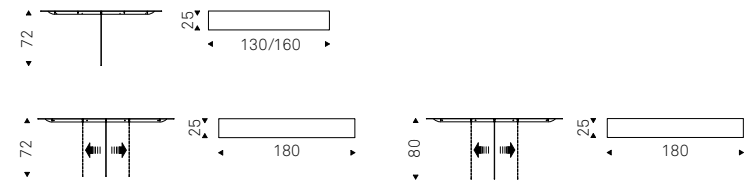

Tee Console

Paolo Cattelan | 2022

Console in acciaio Brushed Bronze o Brushed Grey. La versione da 180 cm dispone di tre posizioni di fissaggio gamba. Fissaggio a parete necessario.

Console in Brushed Bronze or Brushed Grey steel. The 180cm version has three fixing positions for the leg. Wall anchorage is necessary.

TEE CONSOLLE consoles in brushed grey - CIRCUIT lamps - RACHEL ML chair