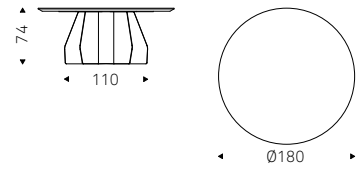

Senator Round

Paolo Cattelan | 2023

Tavolo con base in acciaio goffrato titanio o bronzo. Piano in legno noce Canaletto o rovere bruciato.
Optional vassoio centrotavola girevole Lazy Susan.

Table with base in titanium or bronze embossed lacquered steel.
Top in Canaletto walnut or burned oak.
Optional central swiveling tray Lazy Susan.