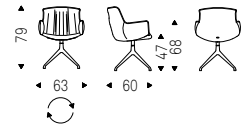

Rhonda Turn

Luca Signoretti | 2023

Sedia girevole con base a 4 razze in alluminio verniciato goffrato titanio, bronzo, graphite, pearl o nero. Rivestimento in tessuto, micro nubuck, ecopelle o pelle come da campionario. Non sfoderabile.

Swiveling chair with 4 spokes base in titanium, bronze, graphite, pearl or black embossed lacquered aluminium. Cover in fabric, micro nubuck, soft leather or synthetic leather as per sample card. The cover is not removable.