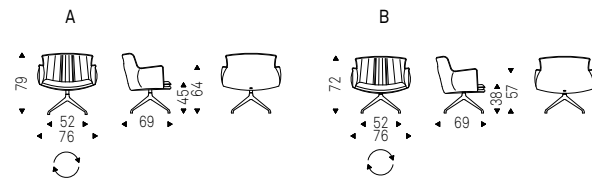

Rhonda Lounge

Luca Signoretti | 2023

Poltrona girevole con base a 4 razze in alluminio verniciato gofrato titanio, bronzo, graphite, pearl o nero. Rivestimento in tessuto, micro nubuck, ecopelle o pelle come da campionario. Non sfoderabile.

Swiveling armchair with 4 spokes base in titanium, bronze, graphite, pearl or black embossed lacquered aluminium. Cover in fabric, micro nubuck, soft leather or synthetic leather as per sample card. The cover is not removable.

RHONDA LOUNGE - A armchair in soft leather glove GLV18 barrique and black frame - BILLY KERAMIK coffee table with brushed bronze base and makalu ceramic top - KIMI rug in tortora colour - STING BRUSHED coffee tables in brushed bronze