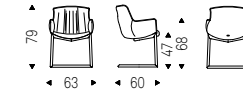

Rhonda Cantilever

Luca Signoretti | 2023

Sedia cantilever con struttura in acciaio verniciato goffrato titanio, bronzo, graphite o nero. Rivestimento in tessuto, micro nubuck, ecopelle o pelle come da campionario. Non sfoderabile.

Chair with cantilever frame in titanium, bronze, graphite or black embossed lacquered steel. Cover in fabric, micro nubuck, soft leather or synthetic leather as per sample card. The cover is not removable.