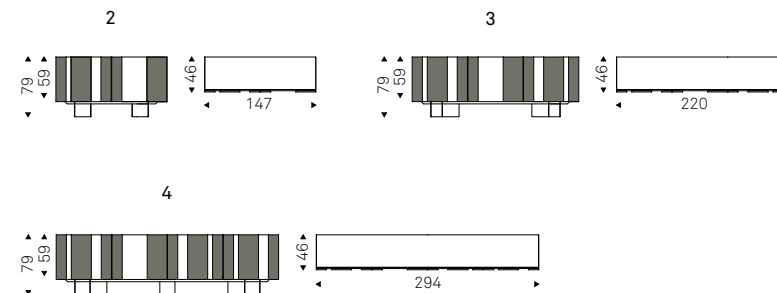

Amsterdam

Tosca Design | 2023

Madia contenitore a due, tre o quattro ante con struttura verniciata Oxybrass e top in cristallo specchiato bronzo. Ante in legno verniciato Oxybrass con inserti in rovere bruciato. Piedi in acciaio verniciato gofrato bronzo. Ripiani interni in cristallo trasparente. Optional: cassetto interno posizionabile su ognuna delle ante.

Sideboard 2, 3 or 4 doors in Oxybrass laquered wood and top in bronze mirrored glass. Doors in Oxybrass laquered wood with burned oak inserts. Feet in bronze embossed laquered steel. Internal shelves in clear glass. Optional: internal drawer in each door.