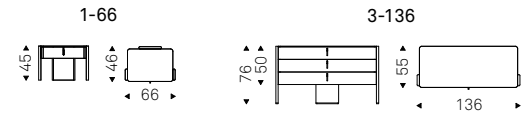

Julian

Tosca Design | 2023

Comodino a un cassetto o comò a tre cassetti in noce Canaletto o rovere bruciato. Struttura in legno verniciato goffrato bronzo e particolari in acciaio verniciato ottone. Top in ceramica Marmi nei colori Portoro opaco, Corcovado o in cristallo specchiato bronzo.

Nightstand with 1 drawer or dresser with 3 drawers in Canaletto walnut or burned oak. Frame in bronze laquered wood and details in brass laquered steel. Top in ceramic Marmi matt Portoro, Corcovado or bronze mirrored glass.