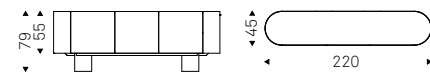

Savoy

Giorgio Cattelan | 2022

Madia contenitore con struttura in legno rivestita in metallo verniciato gofrato bronzo o Oxybrass. Top in ceramica Marmi nei colori Breccia, Golden Calacatta opaco, Golden Calacatta lucido, Portoro opaco o Portoro lucido. Piedi in metallo verniciato gofrato bronzo. Ripiani interni.

Sideboard with wood frame covered in bronze or Oxybrass embossed lacquered steel. Top in ceramic Marmi Breccia, matt Golden Calacatta, glossy Golden Calacatta, matt Portoro or glossy Portoro. Feet in bronze embossed painted steel. Internal shelves.

SAVOY sideboard with oxybrass frame and breccia ceramic top - BENNY KERAMIK coffee tables with brushed bronze base and breccia ceramic top - PLANETA P lamp - KIMI rug