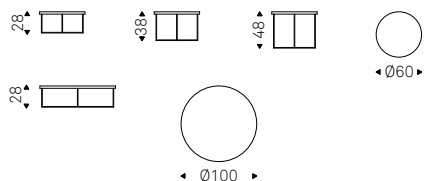

BILLY ø60 coffee table with bronze base, bronze mirrored glass top and brushed bronze profile - BILLY KERAMIK ø60 coffee table with bronze base, matt portoro ceramic top and brushed bronze profile
BILLY WOOD ø60 coffee table with bronze base, burned oak top and brushed bronze profile