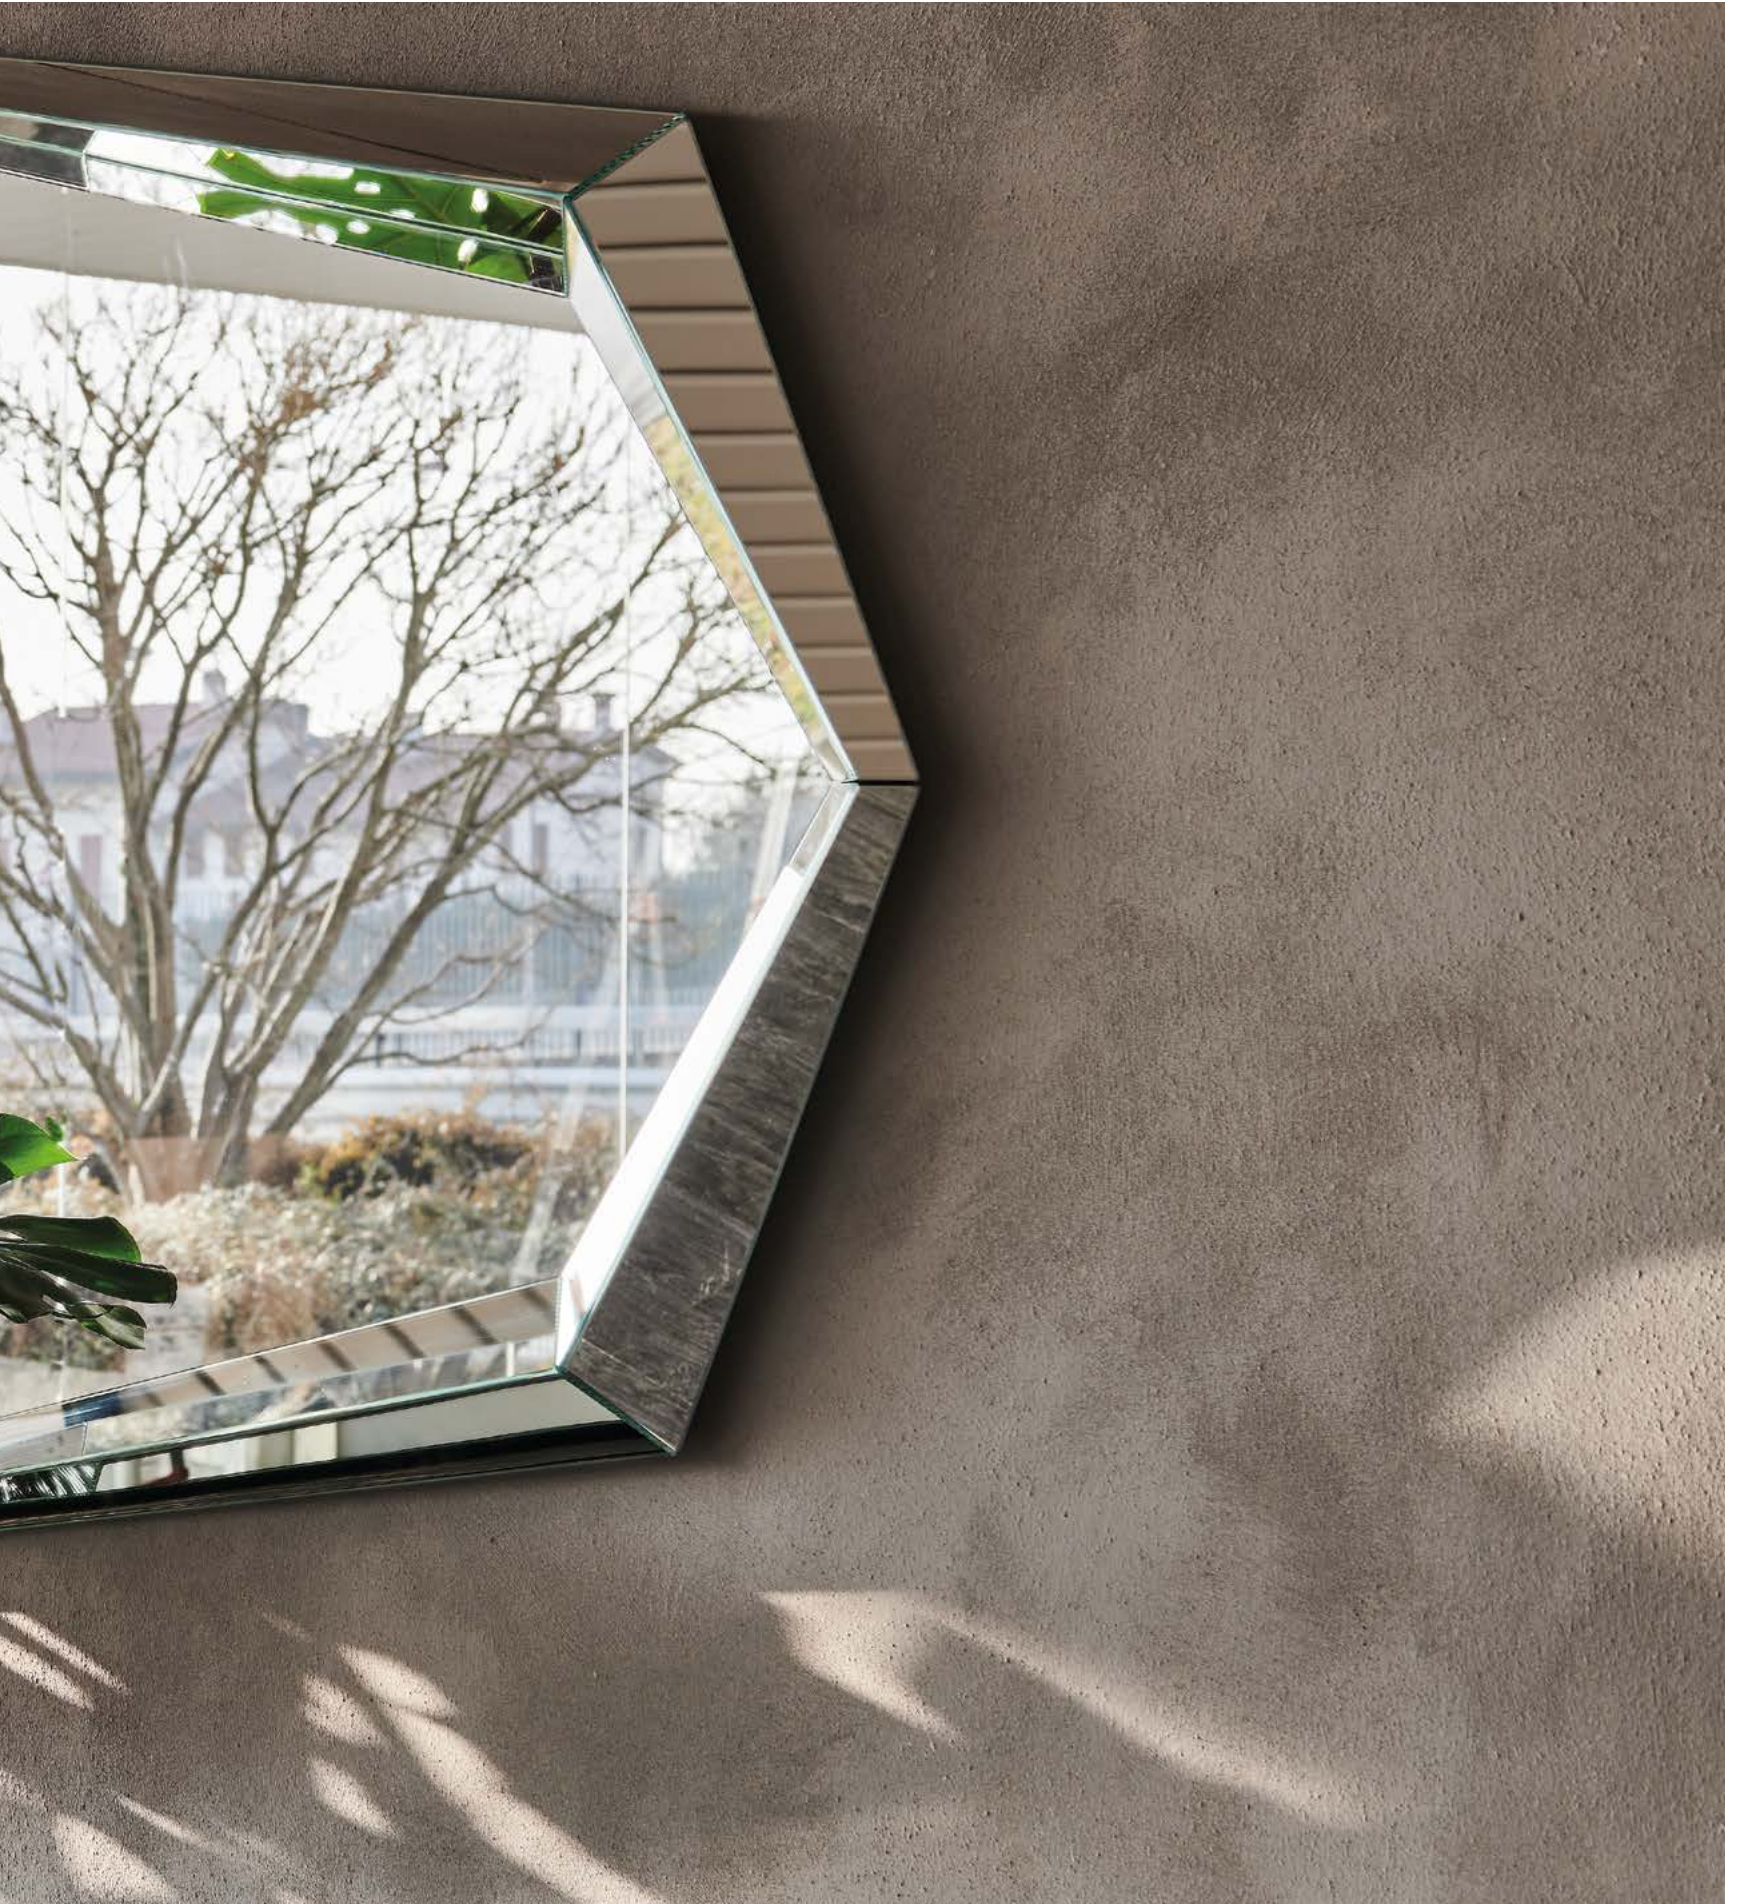

Wall mounted mirror in mirrored glass or fumé glass. Mirror is equipped with plates for horizontal or vertical installation.

EMERALD mirror in fumé mirrored glass
- SKYLINE console with titanium base and
burned oak top

Emerald

Emerald Magnum

Paolo Cattelan | 2017

Specchio da parete o da terra tutto in cristallo specchiato o specchiato fumè.

Wall mounted or floor standing mirror in mirrored glass or fumé glass.

EMERALD MAGNUM mirror in mirrored glass - DUMBO chair in soft leather 948 lino and matt black frame - MUMBAI rug