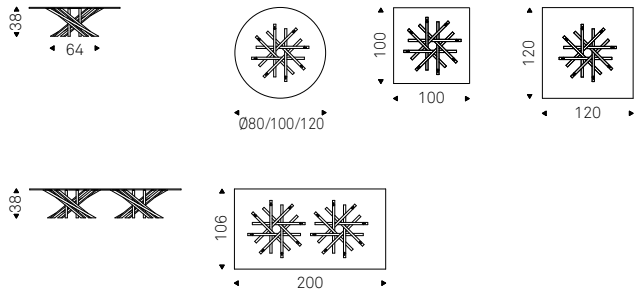

Atari

Giorgio Cattelan | 2016

Tavolino con base in massello di noce Canaletto o noce tinto rovere bruciato. Piano in appoggio in cristallo trasparente.

Coffee table with solid Canaletto walnut or burned oak stained walnut. Clear glass top. The top is laid on the base.

ATARI coffee table with Canaletto walnut base and clear glass top