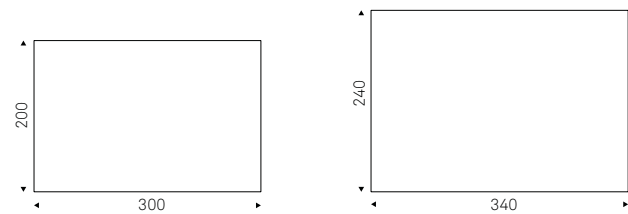

Mapoon

STC Studio

Tappeto tessuto in cotone e ciniglia a rilievo.

Rug made in cotton and chenille with relief.