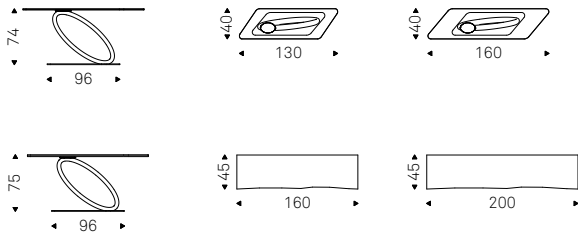

Etoile

Giorgio Cattelan | 2020

Coppia di consolle con due altezze, struttura in acciaio verniciato Brushed Brass, Brushed Bronze o Brushed Grey e particolari in ottone.

Pair of consoles in two heights, structure in Brushed Brass, Brushed Bronze or Brushed Grey lacquered steel and brass details.