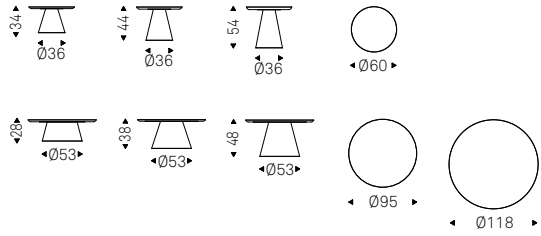

164

Zen

173

Amerigo

Giorgio Cattelan | 2019

Tavolino con base in metallo verniciato gofrato titanio e piano in metallo Brushed Brass, Brushed Bronze o Brushed Grey.

Coffee table with base in titanium embossed lacquered steel and top in Brushed Brass, Brushed Bronze or Brushed Grey lacquered steel.