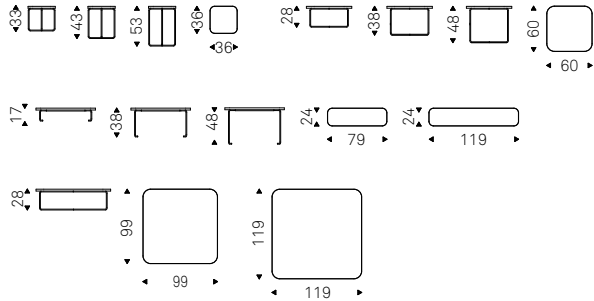

Benny

Studio Kronos | 2019

Tavolino con struttura in acciaio verniciato gofrato titanio o nero, o con base in Bronze e cornice del top in Brushed Bronze. Piano in cristallo specchiato bronzo.

Coffee table with frame in embossed titanium or black lacquered steel, or with base in Bronze and Brushed Bronze top frame. Mirrored bronze glass top.

Benny Keramik

Studio Kronos | 2019

Tavolino con struttura in acciaio verniciato gofrato titanio o nero, o con base in Bronze e cornice del top in Brushed Bronze. Piano in ceramica Marmi nei colori Alabastro, Supreme, Golden Calacatta opaco, Golden Calacatta lucido, Portoro opaco, Portoro lucido, Sahara Noir lucido, Makalu, Breccia, Arenal, Kaindy o Zefiro.

Coffee table with frame in embossed titanium or black lacquered steel, or with base in Bronze and Brushed Bronze top frame. Marmi Alabastro, Supreme, matt Golden Calacatta, glossy Golden Calacatta, matt Portoro, glossy Portoro, glossy Sahara Noir, Makalu, Breccia, Arenal, Kaindy or Zefiro ceramic top.