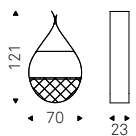

Drop

Pierpaolo Zanchin | 2010

Libreria/portabottiglie a muro in acciaio verniciato nero, graphite opaco o in acciaio inox lucido con griglia e ripiano verniciati nero, graphite o bianco opaco o in acciaio verniciato gofrato titanio con griglia e ripiano verniciati nero opaco.

Wall bookcase/wine rack in matt black, graphite lacquered steel or in polished stainless steel with rack and shelf in matt black, graphite or white varnished steel or titanium embossed lacquered steel with rack and shelf in matt black varnished steel.