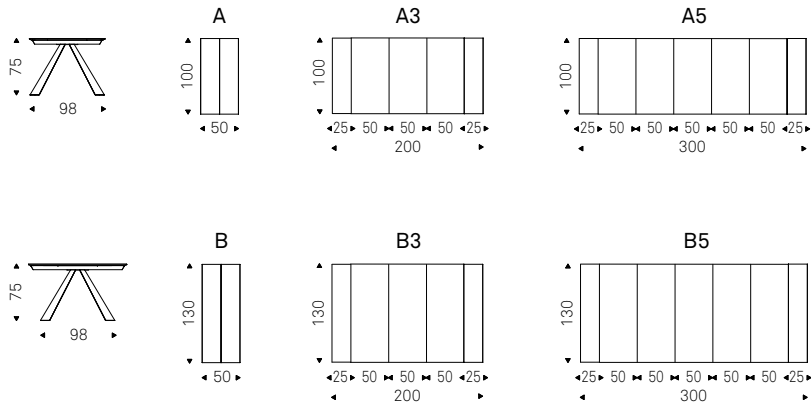

Convivium Console

Giorgio Cattelan | 2013

Console allungabile con base in acciaio verniciato gofrato titanio, bronzo, graphite o bianco. Piano e prolunghe in laminato bianco climb, ossido grigio, noce o cemento. Inclusa borsa porta prolunghe.

Extendible console with base in titanium, bronze, graphite or white embossed lacquered steel. Top and extensions in white climb, grey oxide, walnut or cement laminated wood. Bag for extensions included.

CONVIVIUM B extendible console with titanium base and cement laminated top - FISHERMAN wall lamps in black - PINKO POUF in soft leather 953 ardesia