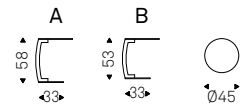

Zen

Giorgio Cattelan | 2004

Tavolino con base in acciaio inox lucido e gamba in massello di faggio tinto wenghè. Piano in acciaio inox lucido o in cristallo trasparente.

Side table with polished stainless steel base and leg in wenghè stained solid beech. Top in polished stainless steel or in clear glass.