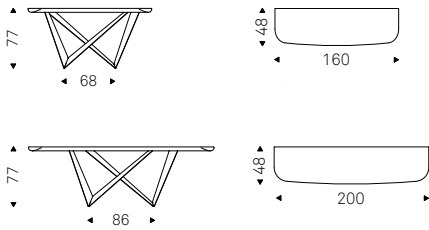

Westin Wood-C

Giorgio Cattelan - Paolo Cattelan | 2019

Consolle con base in acciaio verniciato gofrato titanio, bronzo, graphite, pearl, nero, Brushed Bronze o Brushed Grey. Piano in noce Canaletto con profilo inferiore arrotondato e verniciato Brushed Grey o Olmo tinto poro aperto nero opaco con profilo inferiore arrotondato verniciato Brushed Bronze. Fissaggio a parete necessario.

Console with base in titanium, bronze, graphite, pearl or black embossed lacquered steel, Brushed Bronze or Brushed Grey steel. Top in Canaletto walnut with Brushed Grey lacquered and rounded lower profile or elm open pore matt black with Brushed Bronze lacquered and rounded lower profile. Wall anchorage is necessary.

WESTIN WOOD-C 200 console with black base, matt black elm top and brushed grey profile - TRESOR shelves with black frame and mirror in bronze mirrored glass