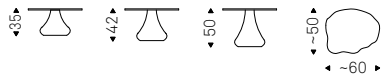

Rio

Giorgio Cattelan | 2013

Tavolino con base in alluminio verniciato gofrato graphite. Piano in MDF impiallacciato con sezione di tronco d'albero di noce. Misure del piano indicative, ogni pezzo è unico e diverso nella forma e nella misura.

Coffee table with base in graphite embossed lacquered aluminium. MDF veneered top in log section of walnut tree trunk. Aproximate sizes of the top, each piece is unique and different in shape and size.