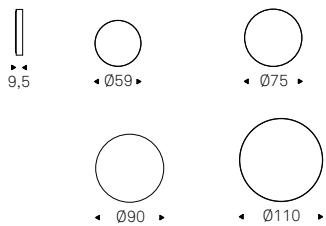

Wish

Paolo Cattelan | 2015

Specchio da parete in cristallo specchiato. Cornice in acciaio verniciato goffrato titanio, graphite o nero, Brushed Bronze o Brushed Grey.

Wall mirror. Frame in titanium, graphite or black embossed lacquered steel, Brushed Bronze or Brushed Grey.