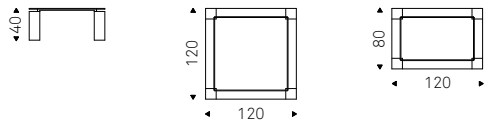

Dielle

Piero De Longhi | 1984

Tavolino con base in marmo bianco Carrara. Barre metalliche nere o cromate. Piano in cristallo trasparente.

Coffee table with base in white Carrara. Chromed or black metal bars. Clear glass top.

DIELLE coffee table with white Carrara marble base, chromed metal bars and clear glass top - WALLY bookcases in white