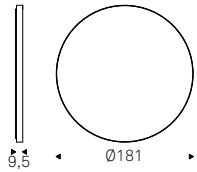

Wish Magnum

Paolo Cattelan | 2019

Specchio da parete in cristallo specchiato. Cornice in acciaio verniciato gofrato titanio o nero, Brushed Bronze o Brushed Grey.

Wall mirror. Frame in titanium or black embossed lacquered steel, Brushed Bronze or Brushed Grey.