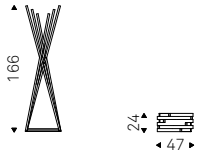

Oscar

Angelo Tomaiuolo | 2014

Appendiabiti in legno noce Canaletto o rovere bruciato con base in Travertino naturale.

Coat hanger in Canaletto walnut or burned oak and base in Travertine.