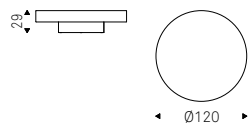

Arena

Yasuhiro Shito | 2020

Tavolino con base in acciaio verniciato gofrato nero e piano verniciato Brushed Bronze o Brushed Grey.

Nelle versioni Bond e Double Bond il tavolino principale è affiancato da uno o due tavolini con base in acciaio verniciato gofrato nero, colonna in acciaio verniciato Brushed Bronze o Brushed Grey e piano girevole in cristallo bisellato fumé.

Coffee table with black embossed lacquered steel base and top in Brushed Bronze or Brushed Grey lacquered steel.

In Bond and Double Bond versions, main coffee table is sided by one or two coffee tables with base in black embossed lacquered steel, column in Brushed Bronze or Brushed Grey lacquered steel and swivelling fumé beveled glass top.