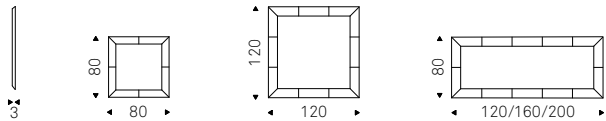

Regal

Giorgio Cattelan | 2000

Specchio a parete con cornice specchiata o tutto fumé. Non per appoggio a terra. Lo specchio è fornito di staffe per il fissaggio sia orizzontale che verticale.

Wall mirror with mirrored frame or all fumé. Not suitable to be laid on the floor. Mirror is equipped with plates for horizontal or vertical installation.

► REGAL mirrors in fumé mirrored glass
◄ REGAL mirror in fumé mirrored glass
- KAYAK sideboard in titanium