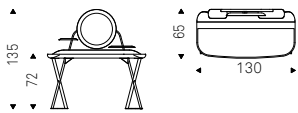

Paolo Cattelan | 2020

Console da trucco con base in acciaio verniciato goffrato titanio, bronzo o nero. Piano in ceramica Marmi nei colori Alabastro, Supreme, Golden Calacatta opaco, Golden Calacatta lucido, Portoro opaco, Portoro lucido, Sahara Noir lucido, Makalu, Breccia, Arenal, Corcovado, Kaindy, Borghini Calacatta opaco, Borghini Calacatta lucido o Zefiro con profilo inferiore arrotondato e verniciato Brushed Bronze o Brushed Grey e gola portaoggetti in metallo verniciato Brushed Bronze o Brushed Grey. Specchiera in acciaio verniciato goffrato titanio, bronzo, nero, Brushed Bronze o Brushed Grey con supporti laterali e ripiani in acciaio verniciato goffrato titanio, bronzo o nero. Illuminazione a led.

Dressing desk with base in titanium, bronze or black embossed lacquered steel. Top in ceramic Marmi Alabastro, Supreme, matt Golden Calacatta, glossy Golden Calacatta, matt Portoro, glossy Portoro, glossy Sahara Noir, Makalu, Breccia, Arenal, Corcovado, Kaindy, matt Borghini Calacatta, glossy Borghini Calacatta or Zefiro with Brushed Bronze or Brushed Grey lacquered and rounded lower profile and grooved tray in Brushed Bronze or Brushed Grey lacquered steel. Mirror with frame in titanium, bronze, black, Brushed bronze or Brushed Grey embossed lacquered steel with lateral supports and shelves in titanium, bronze or black embossed lacquered steel. LED light.

- ◀ COCOON TROUSSE KERAMIK desk with black base, zefiro ceramic top and brushed bronze profile
- COCOON TROUSSE KERAMIK desk with bronze base, breccia ceramic top and brushed bronze profile - WILMA chair in soft leather 951 castoro