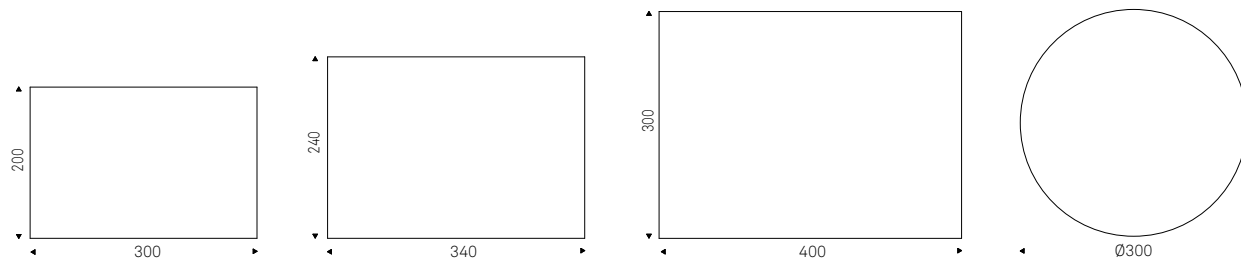

Radja - Mumbai

STC Studio

Tappeto tessuto in cotone e ciniglia a rilievo.

Rug made in cotton and chenille with relief.