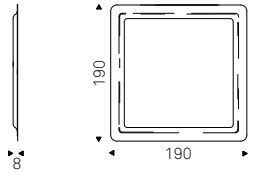

Glenn Magnum

Philip Jackson | 2017

Specchio da parete o da terra tutto in cristallo specchiato, specchiato fumé o specchiato bronzo.

Wall or floor mirror in mirrored, smoked grey or bronze mirrored glass.

GLENN MAGNUM mirror in bronze mirrored glass - TOKYO bookcase with black frame/shelves and Canaletto walnut inserts