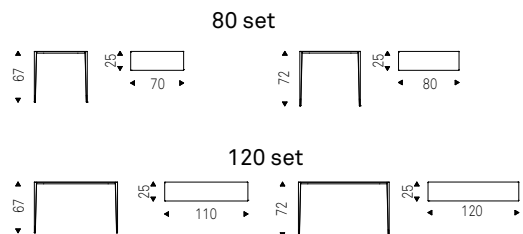

Etoile

Giorgio Cattelan | 2020

Coppia di consolle con due altezze, struttura in acciaio verniciato Brushed Brass, Brushed Bronze o Brushed Grey e particolari in ottone.

Pair of consoles in two heights, structure in Brushed Brass, Brushed Bronze or Brushed Grey lacquered steel and brass details.