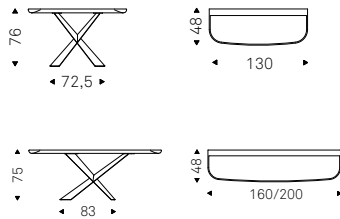

Terminal Keramik Premium Consolle

Paolo Cattelan | 2019

Consolle con base in acciaio verniciato gofrato titanio, bronzo, graphite, pearl, nero, Brushed Bronze o Brushed Grey. Piano in ceramica Marmi nei colori Alabastro, Supreme, Golden Calacatta opaco, Golden Calacatta lucido, Portoro opaco, Portoro lucido, Sahara Noir lucido, Makalu, Breccia, Arenal, Corcovado, Kaindy o Zefiro con profilo inferiore arrotondato e verniciato Brushed Bronze o Brushed Grey.

Fissaggio a parete necessario. Il piano ha lo spessore di 5cm.

Console with base in titanium, bronze, graphite, pearl or black embossed lacquered steel, Brushed Bronze or Brushed Grey. Top in ceramic Marmi Alabastro, Supreme, matt Golden Calacatta, glossy Golden Calacatta, matt Portoro, glossy Portoro, glossy Sahara Noir, Makalu, Breccia, Arenal, Corcovado, Kaindy or Zefiro with Brushed Bronze or Brushed Grey lacquered and rounded lower profile.

Wall anchorage is necessary. Top thickness is 5cm.

- ◀ TERMINAL KERAMIK PREMIUM 130 console with brushed grey base, arenal ceramic top and brushed grey profile
- TERMINAL KERAMIK PREMIUM 200 console with brushed bronze base, makalu ceramic top and brushed bronze profile - WISH mirror with brushed bronze frame