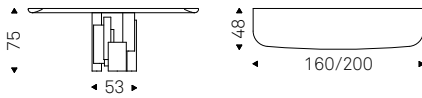

Skyline Wood-C Console

Brogliato Traverso - Paolo Cattelan | 2019

Console con base in acciaio verniciato gofrato titanio, graphite o nero. Piano in noce Canaletto con profilo inferiore arrotondato e verniciato Brushed Grey o Olmo tinto poro aperto nero opaco con profilo inferiore arrotondato verniciato Brushed Bronze. Fissaggio a parete necessario.

Console with base in titanium, graphite or black embossed lacquered steel. Top in Canaletto walnut with Brushed Grey lacquered and rounded lower profile or elm open pore matt black with Brushed Bronze lacquered and rounded lower profile. Wall anchorage is necessary.

SKYLINE WOOD-C console with graphite base, matt black elm top and brushed bronze profile