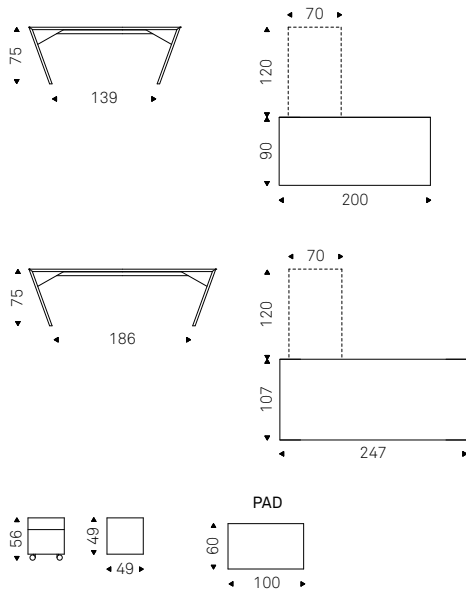

Vega

Giorgio Cattelan | 2006

Scrivania in acciaio inox lucido o rivestita in noce Canaletto o rovere bruciato con interno verniciato graphite opaco. Accessori disponibili: dattilo nella stessa finitura della scrivania (deve essere sorretto da cassetteria), cassetteria su ruote a due cassetti con struttura verniciata graphite e frontale in cuoio come da campionario, pad in cuoio come da campionario.

Desk in polished stainless steel or covered in Canaletto walnut or burned oak with inner sides painted in matt graphite. Optional accessories: peninsula in the same finish as the desk (to be supported by drawer-unit), two-drawer-unit on wheels with graphite lacquered structure and front part of the drawers in leather as per sample card, pad in leather as per sample card.

VEGA 247 desk in polished stainless steel - TYLER WHEELS CB chairs in soft leather 942 fango and black frame