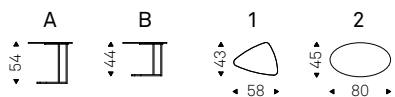

Pat

Silver Studio | 2012

Tavolino con base in acciaio graphite o bianco opaco. Piano in cristallo 8mm temperato extrachiario verniciato bianco o graphite.

Coffee table with matt graphite or white painted steel base. Top in 8mm extra clear white or graphite painted tempered glass.