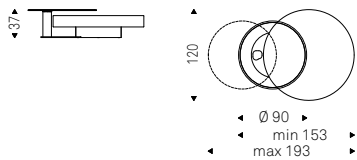

Arena

Yasuhiro Shito | 2020

Tavolino con base in acciaio verniciato gofrato nero e piano verniciato Brushed Bronze o Brushed Grey.

Nelle versioni Bond e Double Bond il tavolino principale è affiancato da uno o due tavolini con base in acciaio verniciato gofrato nero, colonna in acciaio verniciato Brushed Bronze o Brushed Grey e piano girevole in cristallo bisellato fumé.

Coffee table with black embossed lacquered steel base and top in Brushed Bronze or Brushed Grey lacquered steel.

In Bond and Double Bond versions, main coffee table is sided by one or two coffee tables with base in black embossed lacquered steel, column in Brushed Bronze or Brushed Grey lacquered steel and swivelling fumé beveled glass top.

Arena Bond

◀ ARENA coffee table in brushed grey
▶ ARENA BOND coffee table in brushed bronze - Version BOND coffee table with black base, brushed bronze column and fumé glass top - BILLY KERAMIK side tables with black base and zefiro ceramic top - HEAVEN lamp - MUMBAI rugs - LATITUDE bookcases in bronze