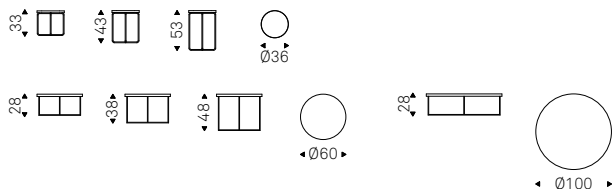

Billy Wood

Studio Kronos | 2013

Tavolino con struttura in acciaio verniciato gofrato titanio o nero, o con base in Bronze e cornice del top in Brushed Bronze. Piano in noce Canaletto, rovere bruciato o rovere naturale.

Coffee table with frame in embossed titanium or black lacquered steel, or with base in Bronze and Brushed Bronze top frame. Top in Canaletto walnut, burned oak or natural oak.