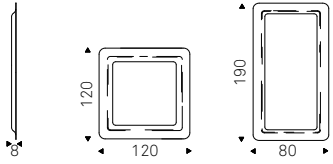

Glenn

Philip Jackson | 2017

Specchio da parete o da terra tutto in cristallo specchiato, specchiato fumé o specchiato bronzo. Lo specchio è fornito di staffe per il fissaggio sia orizzontale che verticale.

Wall or floor mirror in mirrored, smoked grey or bronze mirrored glass. Mirror is equipped with plates for horizontal or vertical installation.