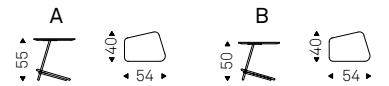

Laser

Paolo Cattelan | 2014

Tavolino con base in acciaio verniciato gofrato nero. Piano in cristallo extrachiaro acidato nero o in legno noce Canaletto.

Coffee table with base in black embossed lacquered steel. Top in Canaletto walnut or black painted extra clear frosted glass.