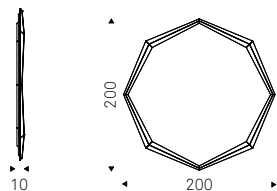

Emerald

Emerald Magnum

Paolo Cattelan | 2017

Specchio da parete o da terra tutto in cristallo specchiato o specchiato fumè.

Wall mounted or floor standing mirror in mirrored glass or fumé glass.

EMERALD MAGNUM mirror in mirrored glass - DUMBO chair in soft leather 948 lino and matt black frame - MUMBAI rug