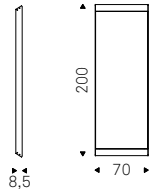

Excalibur

Paolo Cattelan | 2015

Specchio da parete con cornice in massello di noce Canaletto e acciaio verniciato gofrato graphite o nero. Lo specchio è fornito di staffe per il fissaggio sia orizzontale che verticale.

Wall mirror with frame in solid Canaletto walnut and graphite or black embossed lacquered steel. Mirror is equipped with plates for both horizontal and vertical installation.