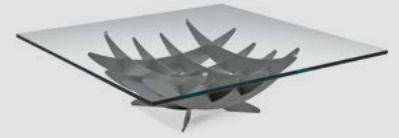

Tavolini | Coffee Tables

Atlas 206

Carrè 186

Dielle 184

Levante 189

Lingotto 185