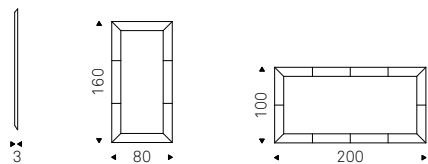

Mirror with frame covered in leather as per sample card. Mirror is equipped with plates for horizontal or vertical installation.

PHOTO mirror with frame covered in leather 48 lino - SIPARIO coat hanger in white polyethylene