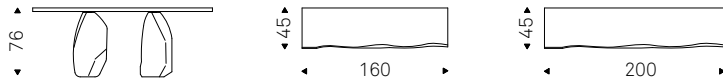

Rapa Nui

Oriano Favaretto | 2015

Consolle con gambe in cemento verniciato in pasta nei colori bianco o grigio. Piano in legno noce Canaletto, rovere bruciato o rovere naturale con bordo irregolare in massello.

Console with legs in white or grey colored cement. Top in solid Canaletto walnut, burned oak or natural oak with irregular edges.

RAPA NUI 200 console with white base and Canaletto walnut top - STRIPES mirror - BOB pouf in soft leather 945 safari - MAPOON rug