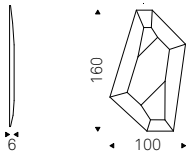

Diamond

Paolo Cattelan | 2008

Specchio da parete tutto in cristallo specchiato. Lo specchio è fornito di staffe per il fissaggio sia orizzontale che verticale.

Wall mirror in mirrored glass. Mirror is equipped with plates for horizontal or vertical installation.