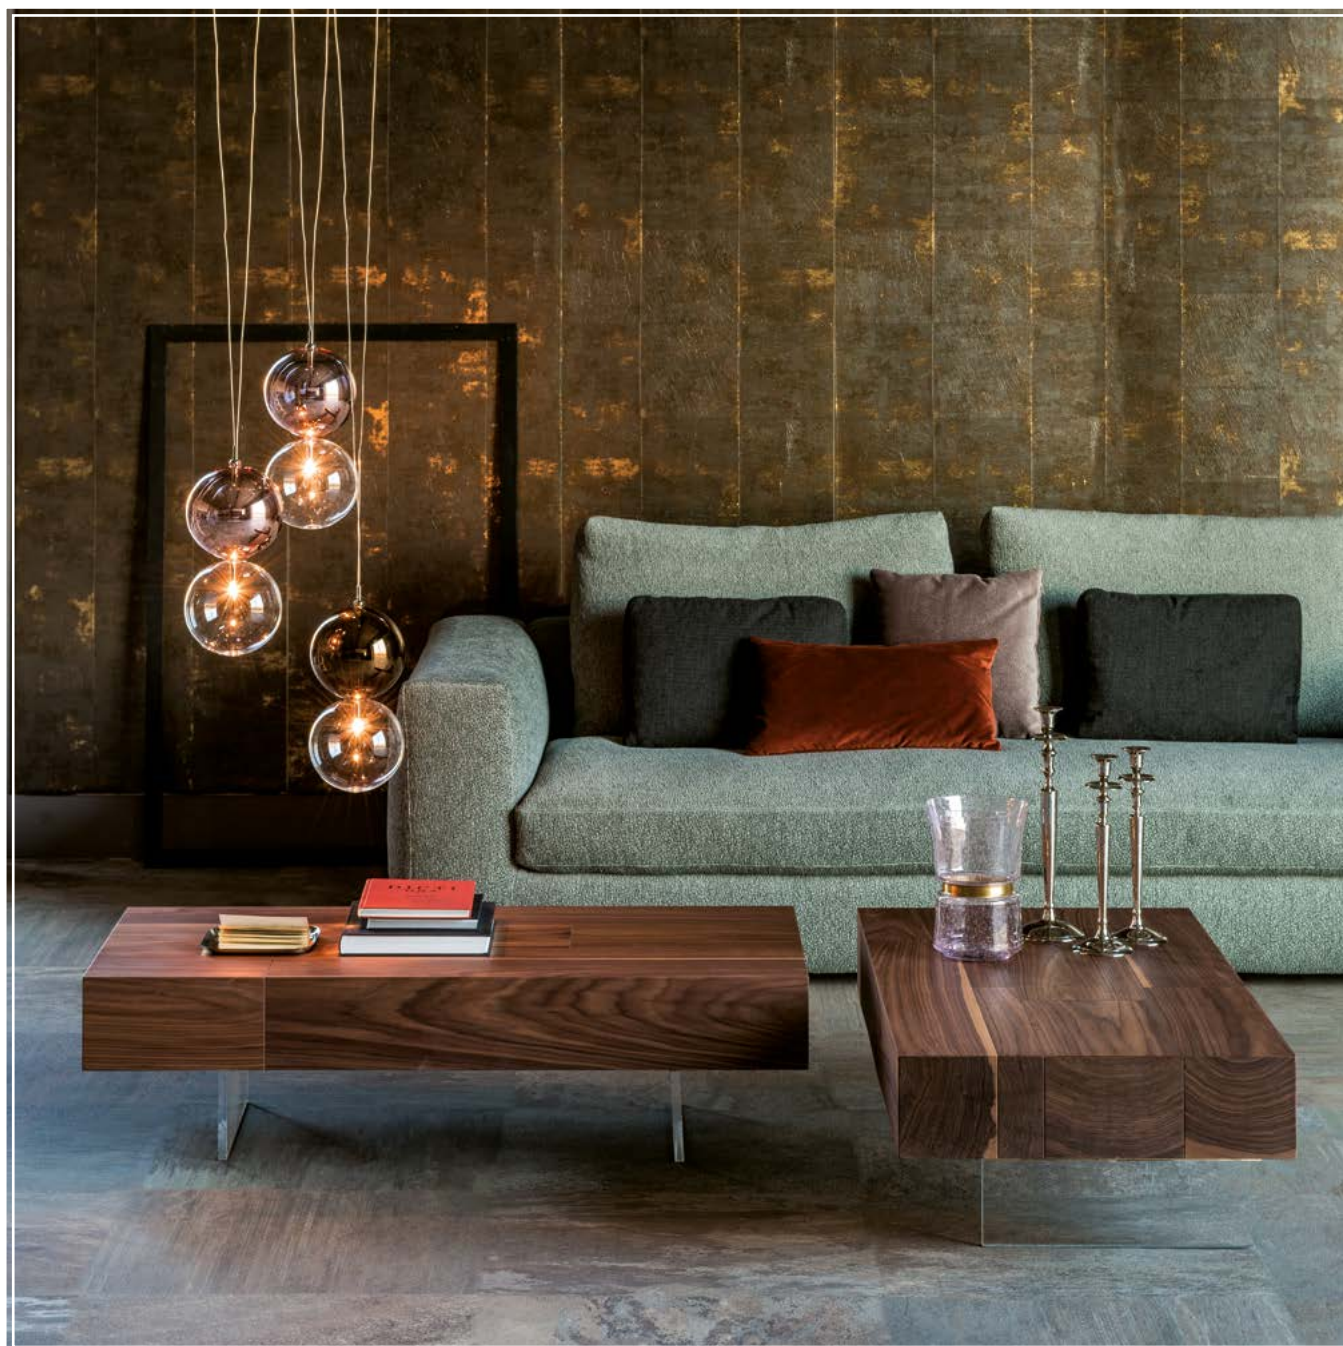

Lingotto

Paolo Cattelan | 2015

Tavolino in noce Canaletto con piedi in metacrilato trasparente.

Canaletto walnut coffee table with transparent methacrylate feet.

LINGOTTO coffee tables in Canaletto walnut - APOLLO lamps