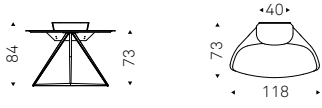

Storm

Andrea Lucatello | 2015

Scrivania con struttura e piano in acciaio verniciato gofrato titanio, bronzo, graphite o bianco. Pad in cuoio nei colori come da campionario.

Desk with frame and top in titanium, bronze, graphite or white embossed lacquered steel. Leather pad as per sample card.

STORM desk with titanium frame and pad in leather 53 ardesia - PINKO
POUF in soft leather 951 castoro - WALLY bookcases