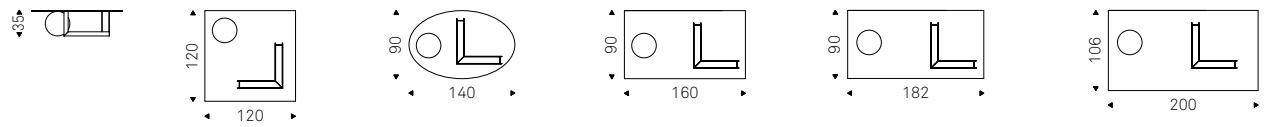

LEVANTE coffee table with transparent varnished metal base, Travertine marble sphere and clear glass top - GIANO table - MAGDA A chair

Specchi | Mirrors

Quadrati
Rettangolari
Square
Rectangular

Africa 232