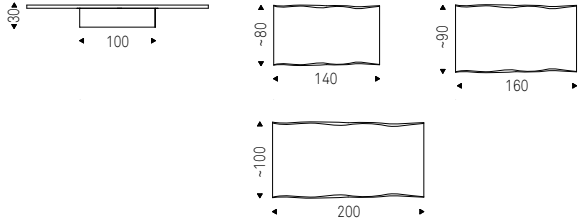

Idem

Philip Jackson | 2019

Tavolino con struttura in metallo verniciato gofrato graphite e piano in noce Canaletto, rovere bruciato o rovere naturale con bordi irregolari in massello.

Coffee table with frame in graphite embossed lacquered steel and top in Canaletto walnut, burned oak or natural oak with irregular solid wood edges.