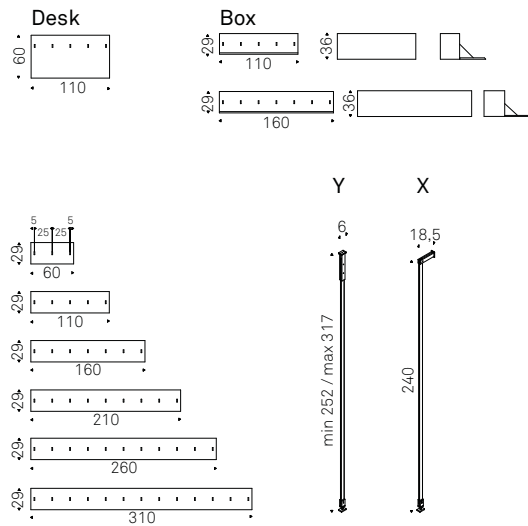

Airport

Giorgio Cattelan | 2014

Libreria componibile con fissaggio a muro o a soffitto. Montanti e staffe in acciaio verniciato goffrato titanio, bronzo, graphite, bianco o nero. Ripiani e contenitori in legno verniciato goffrato graphite, bianco, in noce Canaletto, rovere bruciato, Brushed Bronze o Brushed Grey.

Modular wall- or ceiling-hanging bookcase. Brackets and pillars in titanium, bronze, graphite, white or black embossed lacquered steel. Shelves and containers in Canaletto walnut, burned oak, embossed graphite or white painted wood, Brushed Bronze or Brushed Grey.

◀ AIRPORT desk with graphite structure and Canaletto walnut shelves
▶ AIRPORT with black structure and burned oak shelves - INDY 111 chair in polyurethane P02 lino and titanium base - LAMPO B lamp in black - MUMBAI rug