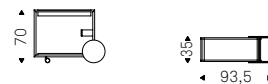

Brandy

Studio Kronos | 2014

Carrello bar con struttura in acciaio verniciato goffrato graphite e piani in legno noce Canaletto o rovere bruciato.

Trolley bar with frame in graphite embossed lacquered steel. Tops in Canaletto walnut or burned oak wood.