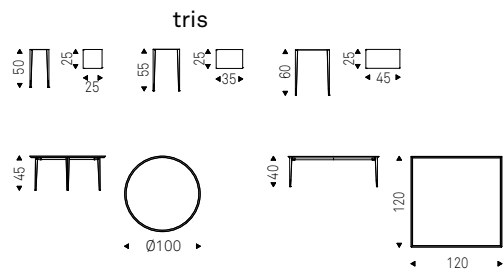

Spillo

Giorgio Cattelan | 2020

Tavolino con struttura in acciaio verniciato Brushed Brass, Brushed Bronze o Brushed Grey e particolari in ottone.

Coffee table with structure in Brushed Brass, Brushed Bronze or Brushed Grey lacquered steel and brass details.