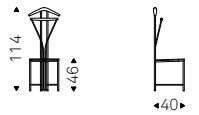

Yannik

Andrea Lucatello | 2015

Servetto con struttura in acciaio verniciato nero opaco e massello di noce Canaletto. Seduta in frassino verniciato nero opaco o rivestita in pelle nei colori come da campionario.

Valet stand with frame in matt black steel and solid Canaletto walnut. Seat in black painted ashwood or covered in soft leather as per sample card.