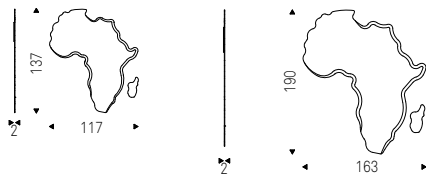

AFRICA mirror in fumé mirrored glass -
CHELSEA sideboard in titanium

Africa Magnum

Ring

Emanuele Zenere | 2009

Specchio da parete in cristallo specchiato con incisioni circolari.

Wall mirror in mirrored glass with circular bevels.