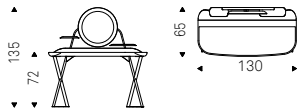

Cocoon Trousse Leather

Paolo Cattelan | 2020

Console da trucco con base in acciaio verniciato gofrato titanio, bronzo o nero. Piano in cuoio come da campionario con profilo inferiore arrotondato e verniciato Brushed Bronze o Brushed Grey e gola portaoggetti in metallo verniciato Brushed Bronze o Brushed Grey. Specchiera in acciaio verniciato gofrato titanio, bronzo, nero, Brushed Bronze o Brushed Grey con supporti laterali e ripiani in acciaio verniciato gofrato titanio, bronzo o nero. Illuminazione a led.

Dressing desk with base in titanium, bronze or black embossed lacquered steel. Top in leather as per sample card with Brushed Bronze or Brushed Grey lacquered and rounded lower profile and grooved tray in Brushed Bronze or Brushed Grey lacquered steel. Mirror with frame in titanium, bronze, black, Brushed bronze or Brushed Grey embossed lacquered steel with lateral supports and shelves in titanium, bronze or black embossed lacquered steel. LED light.

COCOON TROUSSE LEATHER desk with bronze base, leather 88 tabacco top and brushed bronze profile - PANCHO coffee table in brushed bronze - MAREK rug - CIRO nightstand with burned oak structure and soft leather 951 castoro inserts