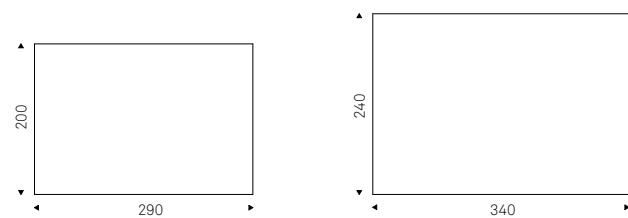

Marek

STC Studio

Tappeto tessuto in lana di base con disegno in rilievo in viscosa.

Rug made in wool with viscose relief design.