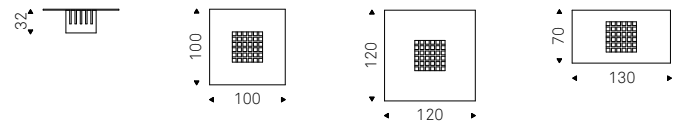

Scacco

Philip Jackson | 1986

Tavolino con base in marmo bianco Carrara. Piano in cristallo trasparente.

Coffee table with white Carrara marble base. Clear glass top.

SCACCO coffee table with white Carrara marble base and clear glass top