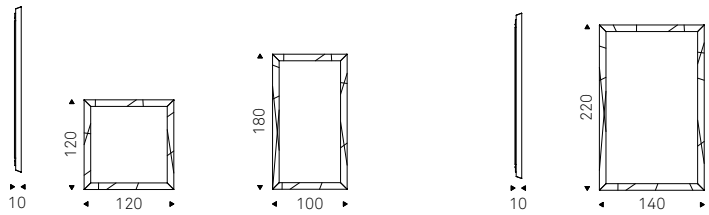

Taxedo - Taxedo Magnum

Paolo Cattelan | 2014

Specchio da parete o da terra in cristallo specchiato o specchiato fumé con cornice rivestita in ecopelle o pelle nei colori come da campionario.

Wall or floor mirror in mirrored or fumé mirrored glass with frame covered in synthetic leather or soft leather as per sample card.