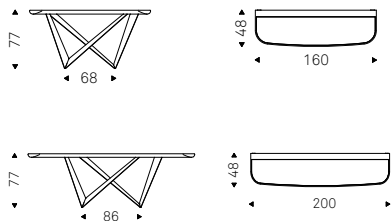

Westin Keramik Premium

Giorgio Cattelan - Paolo Cattelan | 2019

Consolle con base in acciaio verniciato gofrato titanio, bronzo, graphite, pearl, nero, Brushed Bronze o Brushed Grey. Piano in ceramica Marmi nei colori Alabastro, Supreme, Golden Calacatta opaco, Golden Calacatta lucido, Portoro opaco, Portoro lucido, Sahara Noir lucido, Makalu, Breccia, Arenal, Corcovado, Kaindy o Zefiro con profilo inferiore arrotondato e verniciato Brushed Bronze o Brushed Grey. Fissaggio a parete necessario. Il piano ha lo spessore di 5cm.

Console with base in titanium, bronze, graphite, pearl or black embossed lacquered steel, Brushed Bronze or Brushed Grey. Top in ceramic Marmi Alabastro, Supreme, matt Golden Calacatta, glossy Golden Calacatta, matt Portoro, glossy Portoro, glossy Sahara Noir, Makalu, Breccia, Arenal, Corcovado, Kaindy or Zefiro with Brushed Bronze or Brushed Grey lacquered and rounded lower profile.

Wall anchorage is necessary. Top thickness is 5cm.

WESTIN KERAMIK PREMIUM 200
console with black base, glossy portoro
ceramic top and brushed bronze profile
- GLENN mirror in mirrored glass