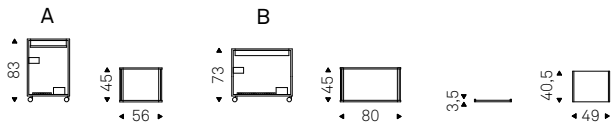

Mojito Wood

Marino Burba | 2014

Carrello bar con telaio verniciato gofrato graphite e piani in legno noce Canaletto.

Trolley bar with graphite embossed lacquered steel frame. Tops in Canaletto walnut wood.