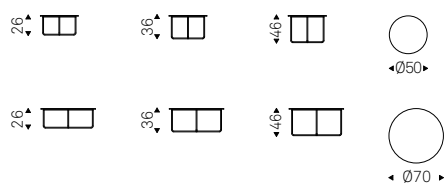

Vinyl

Oriano Favaretto | 2016

Tavolino con base in acciaio cromato, verniciato gofrato titanio o nero. Piano in vetro artistico di Murano nei colori petrolio o madreperla. Disco realizzato a mano secondo le antiche tecniche di lavorazione Muranesi in pasta di vetro di Murano con effetto madreperla. Imperfezioni, striature, variazioni cromatiche e irregolarità di forma sono caratteristiche della lavorazione manuale e non sono da considerarsi difetti.

Coffee table with base in chromed steel, embossed titanium or black lacquered steel. Murano artistic glass top in Petrolio or Madreperla colors. Handmade top according to the ancient techniques of Murano made of Murano vitreous paste with Madreperla effect. Imperfections, streaks, color variations and irregularities of shape are characteristic of the handmade work and are not to be considered as defects.