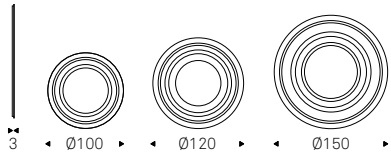

AFRICA mirror in fumé mirrored glass -
CHELSEA sideboard in titanium

Africa Magnum

Ring

Emanuele Zenere | 2009

Specchio da parete in cristallo specchiato con incisioni circolari.

Wall mirror in mirrored glass with circular bevels.