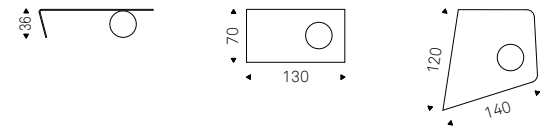

Tavolino con piano in cristallo trasparente curvato, sfera in acciaio lucido o travertino.

Coffee table with curved clear glass top, shiny steel or travertine sphere.

GLOBE coffee table with polished steel sphere and clear glass top
- AIRPORT bookcase with white structure and shelves