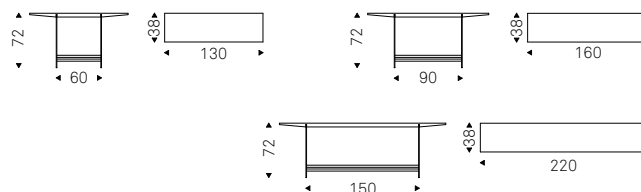

Consolle con base in acciaio verniciato gofrato titanio o nero.
Piano in noce Canaletto o rovere bruciato.

Console with base in titanium or black embossed lacquered steel.
Top in Canaletto walnut or burned oak.

TREVI 220 console with black base and Canaletto walnut top - HAWAII E mirrors in bronze, mirrored and fumé mirrored glass - SABLIER A table lamp - MUMBAI rug