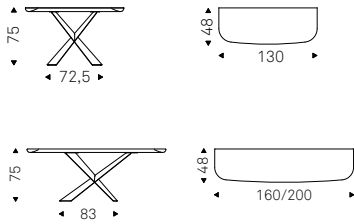

Terminal Wood-C Console

Paolo Cattelan | 2019

Consolle con base in acciaio verniciato gofrato titanio, bronzo, graphite, pearl, nero o Brushed Bronze. Piano in Olmo tinto poro aperto nero opaco con profilo inferiore arrotondato verniciato Brushed Bronze. Fissaggio a parete necessario.

Console with base in titanium, bronze, graphite, pearl or black embossed lacquered steel or Brushed Bronze. Top in elm open pore matt black with Brushed Bronze lacquered and rounded lower profile. Wall anchorage is necessary.