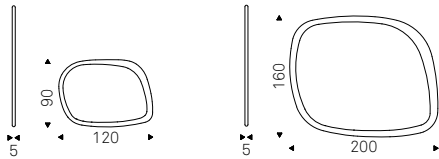

Janeiro - Janeiro Magnum

Andrea Lucatello | 2017

Specchio da parete con cornice in noce Canaletto o rovere bruciato.
Supporto a parete con possibilità di fissaggio in diverse posizioni.

Wall mirror with frame in Canaletto walnut or burned oak.
Wall bracket with fixing possibilities in different positions.