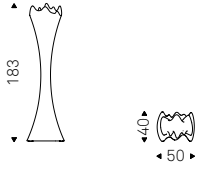

Sipario

Pierpaolo Zanchin | 2011

Appendiabiti in polietilene bianco.

Coat hanger in white polyethylene.