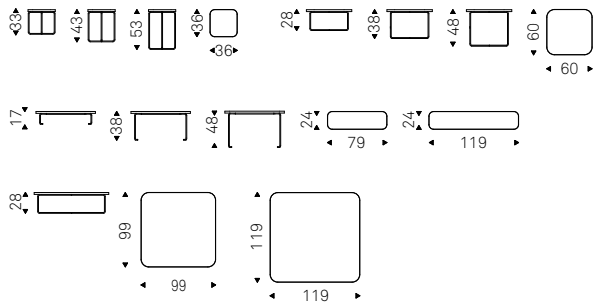

BENNY 36x36 coffee table with bronze base, bronze mirrored glass top and brushed bronze profile - BENNY KERAMIK 36x36 coffee tables with bronze base, matt portoro ceramic top and brushed bronze profile