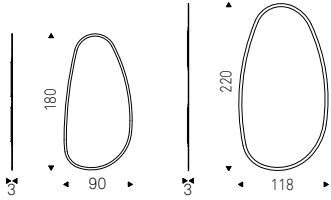

Hawaii Magnum

Studio Kronos | 2019

Specchio da parete tutto in cristallo specchiato, specchiato fumé o specchiato bronzo con bordi bisellati. Supporto a parete con possibilità di fissaggio in diverse posizioni.

Wall mirror in mirrored, smoked grey or bronze mirrored glass with bevelled edges. Wall bracket with fixing possibilities in different positions.

HAWAII MAGNUM mirror in
fumé mirrored glass - SKORPIO
CRYSTALART table - KELLY
CANTILEVER chairs - MUMBAI rug