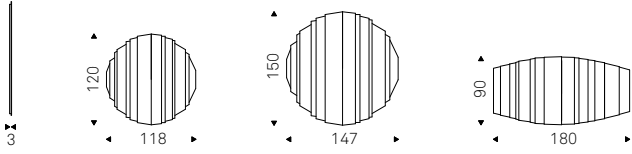

Stripes

Paolo Cattelan | 2009

Specchio da parete composto da listelli di cristallo specchiato accostati.

Wall mirror composed by mirrored glass bands.

STRIPES mirror in mirrored glass -
KAYAK sideboard in brushed grey