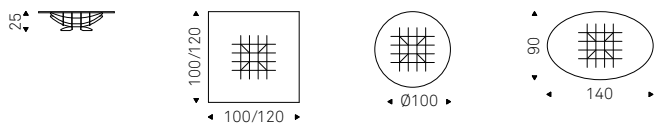

Nido

Atlas

Nencini & Brothers | 2004

Tavolino con base in acciaio verniciato nero o graphite.
Piano in cristallo trasparente

Coffee table with black or graphite varnished steel base.
Top in clear glass.

ATLAS coffee table with graphite base and clear glass top - BOB POUF in soft leather 947 oyster