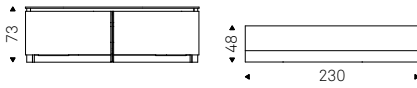

Europa Keramik

A. Lucatello & P. Cattelan | 2016

Madia con ante scorrevoli complanari e inserto nel top in ceramica Marmi nei colori Alabastro, Supreme, Golden Calacatta opaco, Golden Calacatta lucido, Portoro opaco, Portoro lucido, Sahara Noir lucido, Makalu, Breccia, Arenal, Corcovado, Kaindy, Borghini Calacatta opaco o Borghini Calacatta lucido e struttura verniciata nero o graphite opaco. Ripiani interni in cristallo trasparente.

Sideboard with sliding doors and insert into the top in ceramic Marmi Alabastro, Supreme, matt Golden Calacatta, glossy Golden Calacatta matt Portoro, glossy Portoro, glossy Sahara Noir, Makalu, Breccia, Arenal, Corcovado, Kaindy, matt Borghini Calacatta or glossy Borghini Calacatta and black or matt graphite painted frame. Internal shelves in clear glass.

EUROPA KERAMIK sideboard with black structure and doors/top insert in breccia ceramic - WISH S mirror with brushed bronze frame