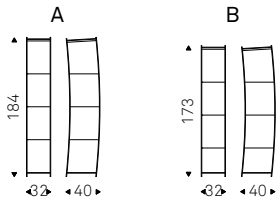

CHANTAL A1-A2 showcases in burned oak

Open Wind

Studio 28 | 2003

Vetrina a giorno in cristallo trasparente e particolari in acciaio inox lucido.

Open showcase in clear glass and polished stainless steel details.