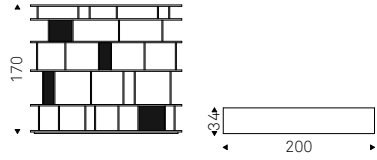

Loft

Philip Jackson | 2009

Libreria in MDF laccato bianco gofrato fine o noce Canaletto.

Bookcase in white lacquered embossed MDF or Canaletto walnut.