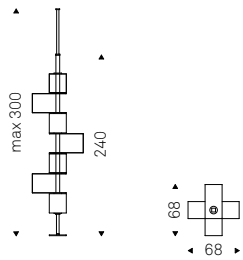

Tokyo

Andrea Lucatello | 2016

Libreria a soffitto con struttura e ripiani in acciaio verniciato gofrato titanio, graphite, bianco o nero e inserti in noce Canaletto o rovere bruciato.

Bookcase with frame and shelves in titanium, graphite, white or black embossed lacquered steel and Canaletto walnut or burned oak inserts.

TOKYO bookcases with black frame/
shelves and Canaletto walnut inserts -
HAWAII B mirror in fumé mirrored glass -
VINYL coffee tables - KITANO side tables
- KARIBÚ floor lamp with black frame and
fabric lampshade