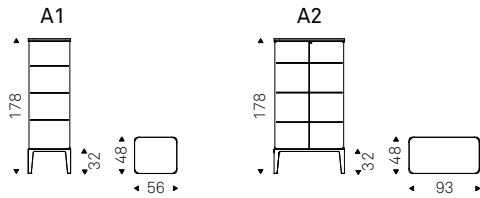

Chantal

Angelo Tomaiuolo | 2014

Vetrina in cristallo extrachiario trasparente con cielo e fondo in noce Canaletto o rovere bruciato. Ripiani in cristallo extrachiario trasparente. Con luce a led.

Extra clear glass showcase with top and bottom in Canaletto walnut or burned oak. Extra clear glass shelves. Led light included.