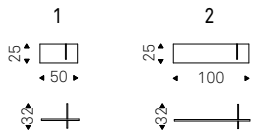

Cross

Philip Jackson | 2013

Mensola in legno verniciato gofrato graphite e inserto gofrato bianco.

Shelf in graphite embossed lacquered wood with white embossed insert.