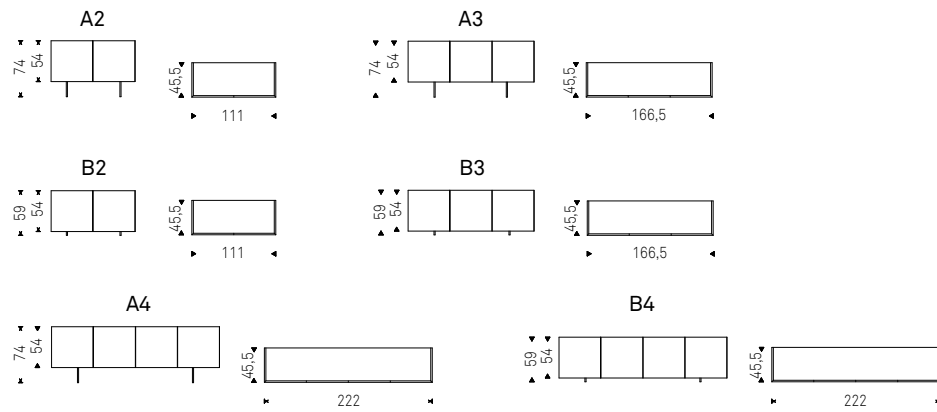

Arizona

Alessio Bassan | 2018

Madia contenitore in legno Brushed Bronze o Brushed Grey. Top in cristallo extrachiario verniciato moka acidato. Piedi in acciaio verniciato gofrato nero. Ripiani interni in legno color graphite.

Sideboard in Brushed Bronze or Brushed Grey. Top in extra clear moka painted frosted glass. Black embossed lacquered steel feet. Internal shelves in graphite painted wood.