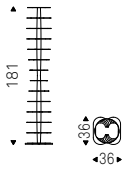

◀ JOKER bookcases in white
▶ JOKER bookcases in titanium

Dna

Studio Dainelli | 2008

Libreria a 13 ripiani fissi in acciaio verniciato pearl, nero o gofrato titanio.

Bookcase with 13 shelves in pearl, black painted or titanium embossed steel.