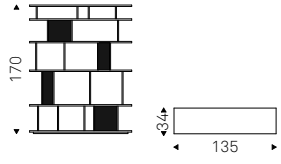

Loft

Philip Jackson | 2009

Libreria in MDF laccato bianco gofrato fine o noce Canaletto.

Bookcase in white lacquered embossed MDF or Canaletto walnut.