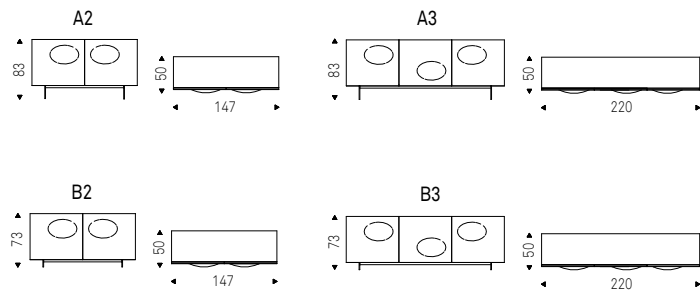

Paramount

Andrea Lucatello | 2017

Madia contenitore a due o tre ante in legno laccato moka lucido, graphite opaco o titanio. Ante in cristallo bombato specchiato bronzo o fumé con profili in alluminio verniciato titanio gofrato. Piedini in acciaio inox lucido, verniciati graphite o bianco opaco. Ripiani interni in cristallo trasparente.

Optional: cassetto interno posizionabile su ognuna delle ante.

Optional: top in cristallo specchiato in tinta con le ante.

Sideboard 2 or 3 doors lacquered glossy moka, matt graphite or titanium. Doors in smoked grey or bronze convex mirrored glass with embossed titanium aluminum profiles. Polished stainless steel feet, matt graphite or white varnished. Internal clear glass shelves.

Optional: internal drawer in each door.

Optional: mirrored glass top matching the doors colour.

PARAMOUNT B3 sideboard with glossy moka structure and doors in bronze mirrored glass