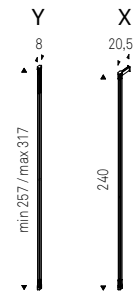

Freeway

Giorgio Cattelan | 2020

Libreria componibile con fissaggio a muro (X) o a soffitto (Y). Montanti, reggipiani e ripiani in acciaio verniciato gofrato titanio o bronzo. Contenitori in legno verniciato gofrato titanio o bronzo e vetro fumé.

Modular wal (X) or ceiling-hanging (Y) bookcase. Brackets, pillars and shelves in titanium or bronze embossed lacquered steel. Containers in titanium or bronze embossed lacquered wood and fumé glass.