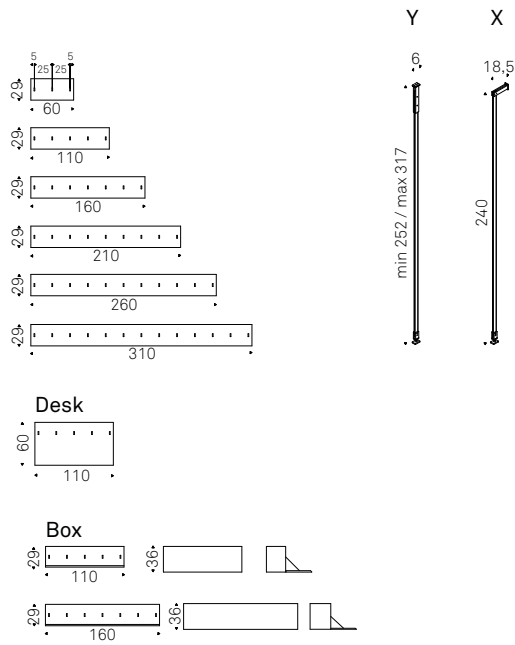

Airport

Giorgio Cattelan | 2014

Libreria componibile con fissaggio a muro (X) o a soffitto (Y). Montanti e staffe in acciaio verniciato goffrato titanio, bronzo, graphite, bianco o nero. Ripiani e contenitori in legno verniciato goffrato graphite, bianco, in noce Canaletto, rovere bruciato, Brushed Bronze o Brushed Grey.

Modular wall (X) or ceiling-hanging (Y) bookcase. Brackets and pillars in titanium, bronze, graphite, white or black embossed lacquered steel. Shelves and containers in Canaletto walnut, burned oak, embossed graphite or white painted wood, Brushed Bronze or Brushed Grey.

AIRPORT (X) bookcase with black structure and burned oak shelves and box
- RADJA rugs - STING side tables