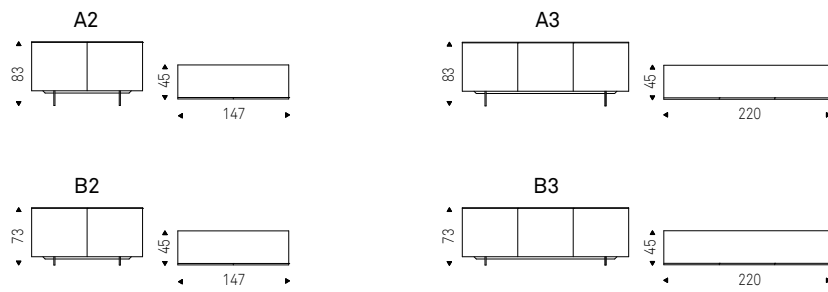

Focus

Paolo Cattelan | 2021

Madia contenitore a due o tre ante in legno laccato bianco opaco. Ante in cristallo extrachiaro verniciato bianco e profili in alluminio verniciato titanio gofrato. Piedini in acciaio inox lucido o verniciati bianco opaco. Ripiani interni in cristallo trasparente. Optional: cassetto interno posizionabile su ognuna delle ante. Optional: top in cristallo extrachiaro verniciato bianco.

Sideboard 2 or 3 doors in matt white lacquered wood. Doors in extra clear white painted glass and embossed titanium aluminum profiles. Polished stainless steel feet or matt white varnished. Internal clear glass shelves. Optional: internal drawer in each door. Optional: extra clear white painted glass top.