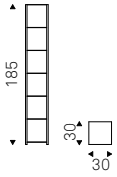

◀ JOKER bookcases in white
▶ JOKER bookcases in titanium

Dna

Studio Dainelli | 2008

Libreria a 13 ripiani fissi in acciaio verniciato pearl, nero o gofrato titanio.

Bookcase with 13 shelves in pearl, black painted or titanium embossed steel.