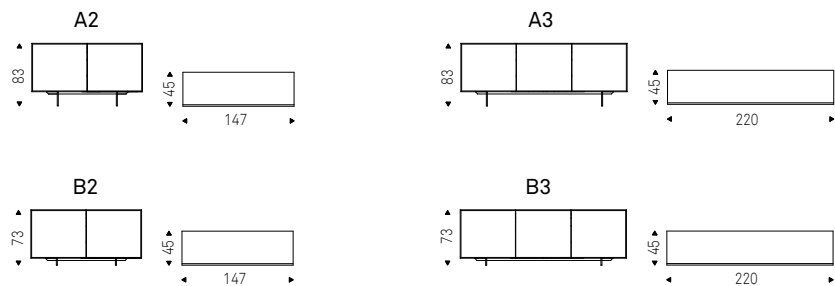

Oxford

Andrea Lucatello | 2014

Madia contenitore con struttura in legno verniciato graphite opaco. Ante in noce Canaletto o rovere bruciato. Piedi in acciaio verniciato gofrato nero. Ripiani interni in cristallo trasparente. Optional: cassetto interno posizionabile su ognuna delle ante.

Sideboard with wooden frame in matt graphite lacquered wood. Doors in Canaletto walnut or burned oak. Black embossed painted steel feet. Internal clear glass shelves. Optional: internal drawer in each door.

OXFORD B3 sideboard with graphite structure and doors in burned oak - GLENN mirror in fumé mirrored glass