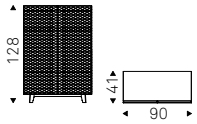

Tiffany

Paolo Cattelan | 2017

Madia contenitore in legno gofrato graphite o nero con base in acciaio gofrato in tinta. Ante rivestite in ecopelle o pelle trapuntata nei colori come da campionario con profili in alluminio verniciato titanio gofrato. Interno parzialmente specchiato e ripiani in cristallo fumé. opzionale: kit luce interna a led.

Sideboard in lacquered graphite or black embossed wood. Embossed steel base in the same color. Doors covered and quilted in synthetic leather or soft leather as per sample card with embossed titanium aluminum profiles. Partially mirrored inside and fumé glass shelves. Optional: internal led light kit.