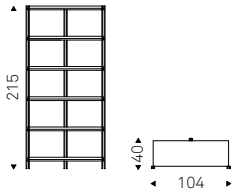

Hudson

Giorgio Cattelan | 2016

Libreria modulare con struttura in acciaio verniciato gofrato titanio, graphite o nero. Ripiani in noce Canaletto o rovere bruciato. Particolari in acciaio verniciati bronzo satinato. Per il posizionamento centro stanza si consiglia utilizzo di almeno due moduli.

Modular bookcase with frame in titanium, graphite or black embossed lacquered steel. Shelves in Canaletto walnut or burned oak. Satin bronze lacquered steel details. For the freestanding use at least two modules are recommended.

HUDSON bookcases with black structure and burned oak shelves - VINYL coffee tables with chromed steel base and Madreperla Murano artistic glass top