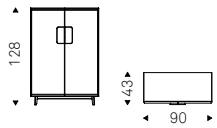

Tudor

Paolo Cattelan | 2020

Madia contenitore in legno gofrato graphite, nero, Brushed Bronze o Brushed Grey, con ante in Brushed Bronze o Brushed Grey. Piedini in acciaio verniciato gofrato graphite o nero. Interno parzialmente specchiato e ripiani in cristallo fumé.
Optional: kit luce interna a led.

Sideboard embossed lacquered graphite, black, Brushed Bronze or Brushed Grey wood, with doors in Brushed Bronze or Brushed Grey wood. Feet in graphite or black embossed lacquered steel. Partially mirrored inside and fumé glass shelves.
Optional: internal led light kit.