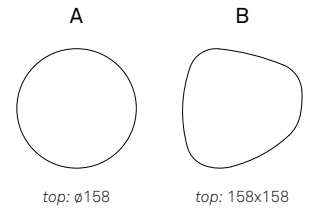

Skyline Keramik Round

Brogliato Traverso | 2018

Tavolo con base in acciaio verniciato gofrato titanio, graphite o nero. Piano in ceramica Marmi nei colori Alabastro, Supreme, Golden Calacatta opaco, Golden Calacatta lucido, Portoro opaco, Portoro lucido, Sahara Noir lucido, Makalu, Breccia o Arenal.

Table with base in titanium, graphite or black embossed lacquered steel. Top in ceramic Marmi Alabastro, Supreme, matt Golden Calacatta, glossy Golden Calacatta, matt Portoro, glossy Portoro, glossy Sahara Noir, Makalu, Breccia or Arenal.