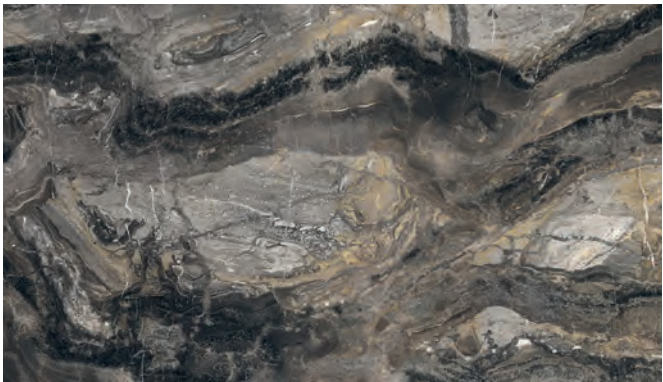

CYM7
Orobico

Wood Collection

RN
Natural Oak

HR
Heritage

NC
Canaletto walnut

RB
Burned Oak

OLM73
Open pore
matt black

Masterwood
Burned Oak