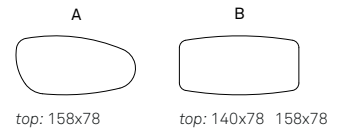

Ipanema Keramik

Paolo Cattelan | 2017

Tavolo con base in acciaio verniciato gofrato titanio, graphite o nero. Piano in ceramica Marmi nei colori Supreme, Golden Calacatta opaco, Golden Calacatta lucido, Sahara Noir lucido o Makalu.

Table with titanium, graphite or black embossed steel base. Marmi ceramic Supreme, matt Golden Calacatta, glossy Golden Calacatta, glossy Sahara Noir or Makalu.

IPANEMA KERAMIK table with black base and matt golden calacatta ceramic top - PIUMA EDITION A chairs in leather 73 nero - ASIA lamps with grey-bronze lampshades - ABSOLUT sideboard with white structure and doors in leather 971 bianco