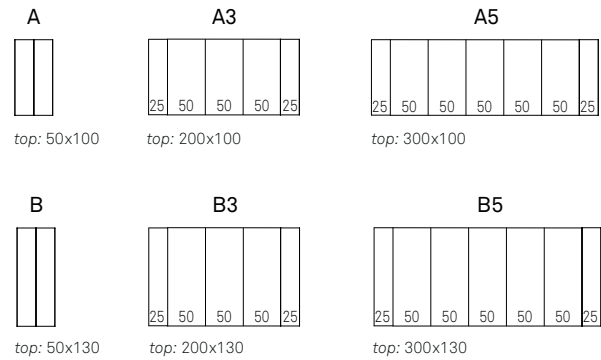

Convivium

Giorgio Cattelan | 2013

Consolle allungabile con base in acciaio verniciato gofrato titanio, bronzo, graphite o bianco. Piano e prolunghe in laminato bianco climb, ossido grigio, noce o cemento. Inclusa borsa porta prolunghe.

Extendible console with base in titanium, bronze, graphite or white embossed lacquered steel. Top and extensions in white climb, grey oxide, walnut or cement laminated wood. Bag for extensions included.

CONVIVIUM console with titanium base and cement laminated top - PINKO pouf in soft leather 951 castoro - FISHERMAN lamps in black