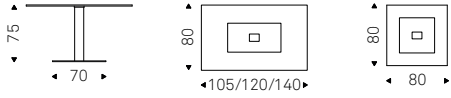

Elvis

Alberto Danese | 2007

Tavolo con base in acciaio inox satinato e colonna in acciaio inox lucido o verniciato goffrato titanio, graphite o bianco.
Piano in cristallo trasparente 15mm.

Table with base in titanium, graphite, white embossed lacquered steel or with satin stainless steel base and polished stainless steel column. Top in 15mm clear glass.