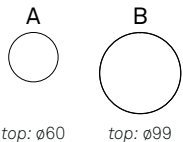

Ribot Keramik Bistrot

Giorgio Cattelan | 2019

Tavolo bistrot con base in acciaio verniciato gofrato titanio, graphite o nero, e cornice del top in acciaio verniciato gofrato titanio, graphite o nero o Brushed Bronze. Piano in ceramica Marmi nei colori Alabastro, Portoro opaco, Portoro lucido, Makalu o Arenal.

Bistrot table with base in titanium, graphite or black embossed lacquered steel and top frame in titanium, graphite or black embossed lacquered steel or Brushed Bronze. Marmi Alabastro, matt Portoro, glossy Portoro, Makalu or Arenal ceramic top.