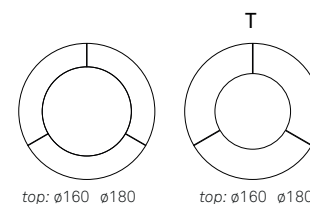

Soho Ker-Wood

Brogliato Traverso - Paolo Cattelan | 2018

Tavolo con base in acciaio verniciato gofrato titanio, bronzo, graphite o nero. Piano in legno noce Canaletto o rovere bruciato e inserto in ceramica Marmi nei colori Alabastro, Supreme, Golden Calacatta opaco, Golden Calacatta lucido, Portoro opaco, Portoro lucido, Sahara Noir lucido, Makalu, Breccia o Arenal. Dettagli in cromo nero.
Versione "T" con inserto in ceramica girevole.

Table with base in titanium, bronze, graphite or black embossed lacquered steel. Top in Canaletto walnut or burned oak with insert in ceramic Marmi Alabastro, Supreme, matt Golden Calacatta, glossy Golden Calacatta, matt Portoro, glossy Portoro, glossy Sahara Noir, Makalu, Breccia or Arenal. Black chrome details.
"T" version with swiveling ceramic insert.

SOHO KER-WOOD table with black base, Canaletto walnut top and alabastro ceramic insert - BELINDA chairs in soft leather 973 nero and burned oak frame - RADJA rug - ARIZONA sideboard in brushed bronze