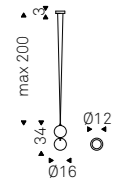

Apollo

Oriano Favaretto | 2015

Lampada a soffitto con paralume composto da 2 sfere in vetro borosilicato. Sfera inferiore in vetro trasparente e sfera superiore verniciata cromo, rame, bronzo o trasparente. Attacco a soffitto in acciaio inox.

S1: attacco singolo.

S5: attacco rettangolare per 5 paralumi.

S8R: attacco rotondo per 8 paralumi.

S8oval: attacco ovale per 8 paralumi.

Lampadina inclusa.

Ceiling lamp with lampshade made of 2 borosilicate glass spheres. Lower sphere in transparent glass and upper sphere in transparent glass or painted chrome, copper, bronze. Ceiling fixing in stainless steel.

S1: single plate.

S5: rectangular ceiling plate for 5 lampshades.

S8R: round ceiling plate for 8 lampshades.

S8oval: oval ceiling plate for 8 lampshades.

Bulb included.