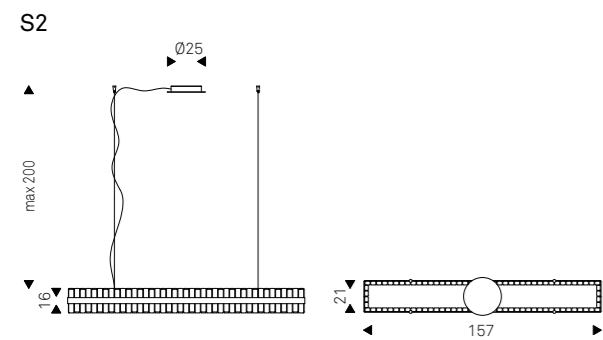

Phoenix

STC Studio | 2018

Lampada a soffitto con struttura in acciaio Nichel satinato ed elementi in vetro lavorati a mano. Illuminazione a led.

Ceiling lamp with satin Nickel steel frame and handmade glass elements. Led lights.