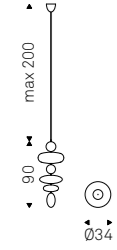

Baban

Andrea Lucatello | 2015

Lampada a soffitto con struttura in acciaio cromo nero e paralume in vetro borosilicato trasparente, fumé e arancione. Lampadina inclusa.

Ceiling lamp with black chrome steel frame. Lampshade in transparent, smoked and orange borosilicate glass. Bulb included.