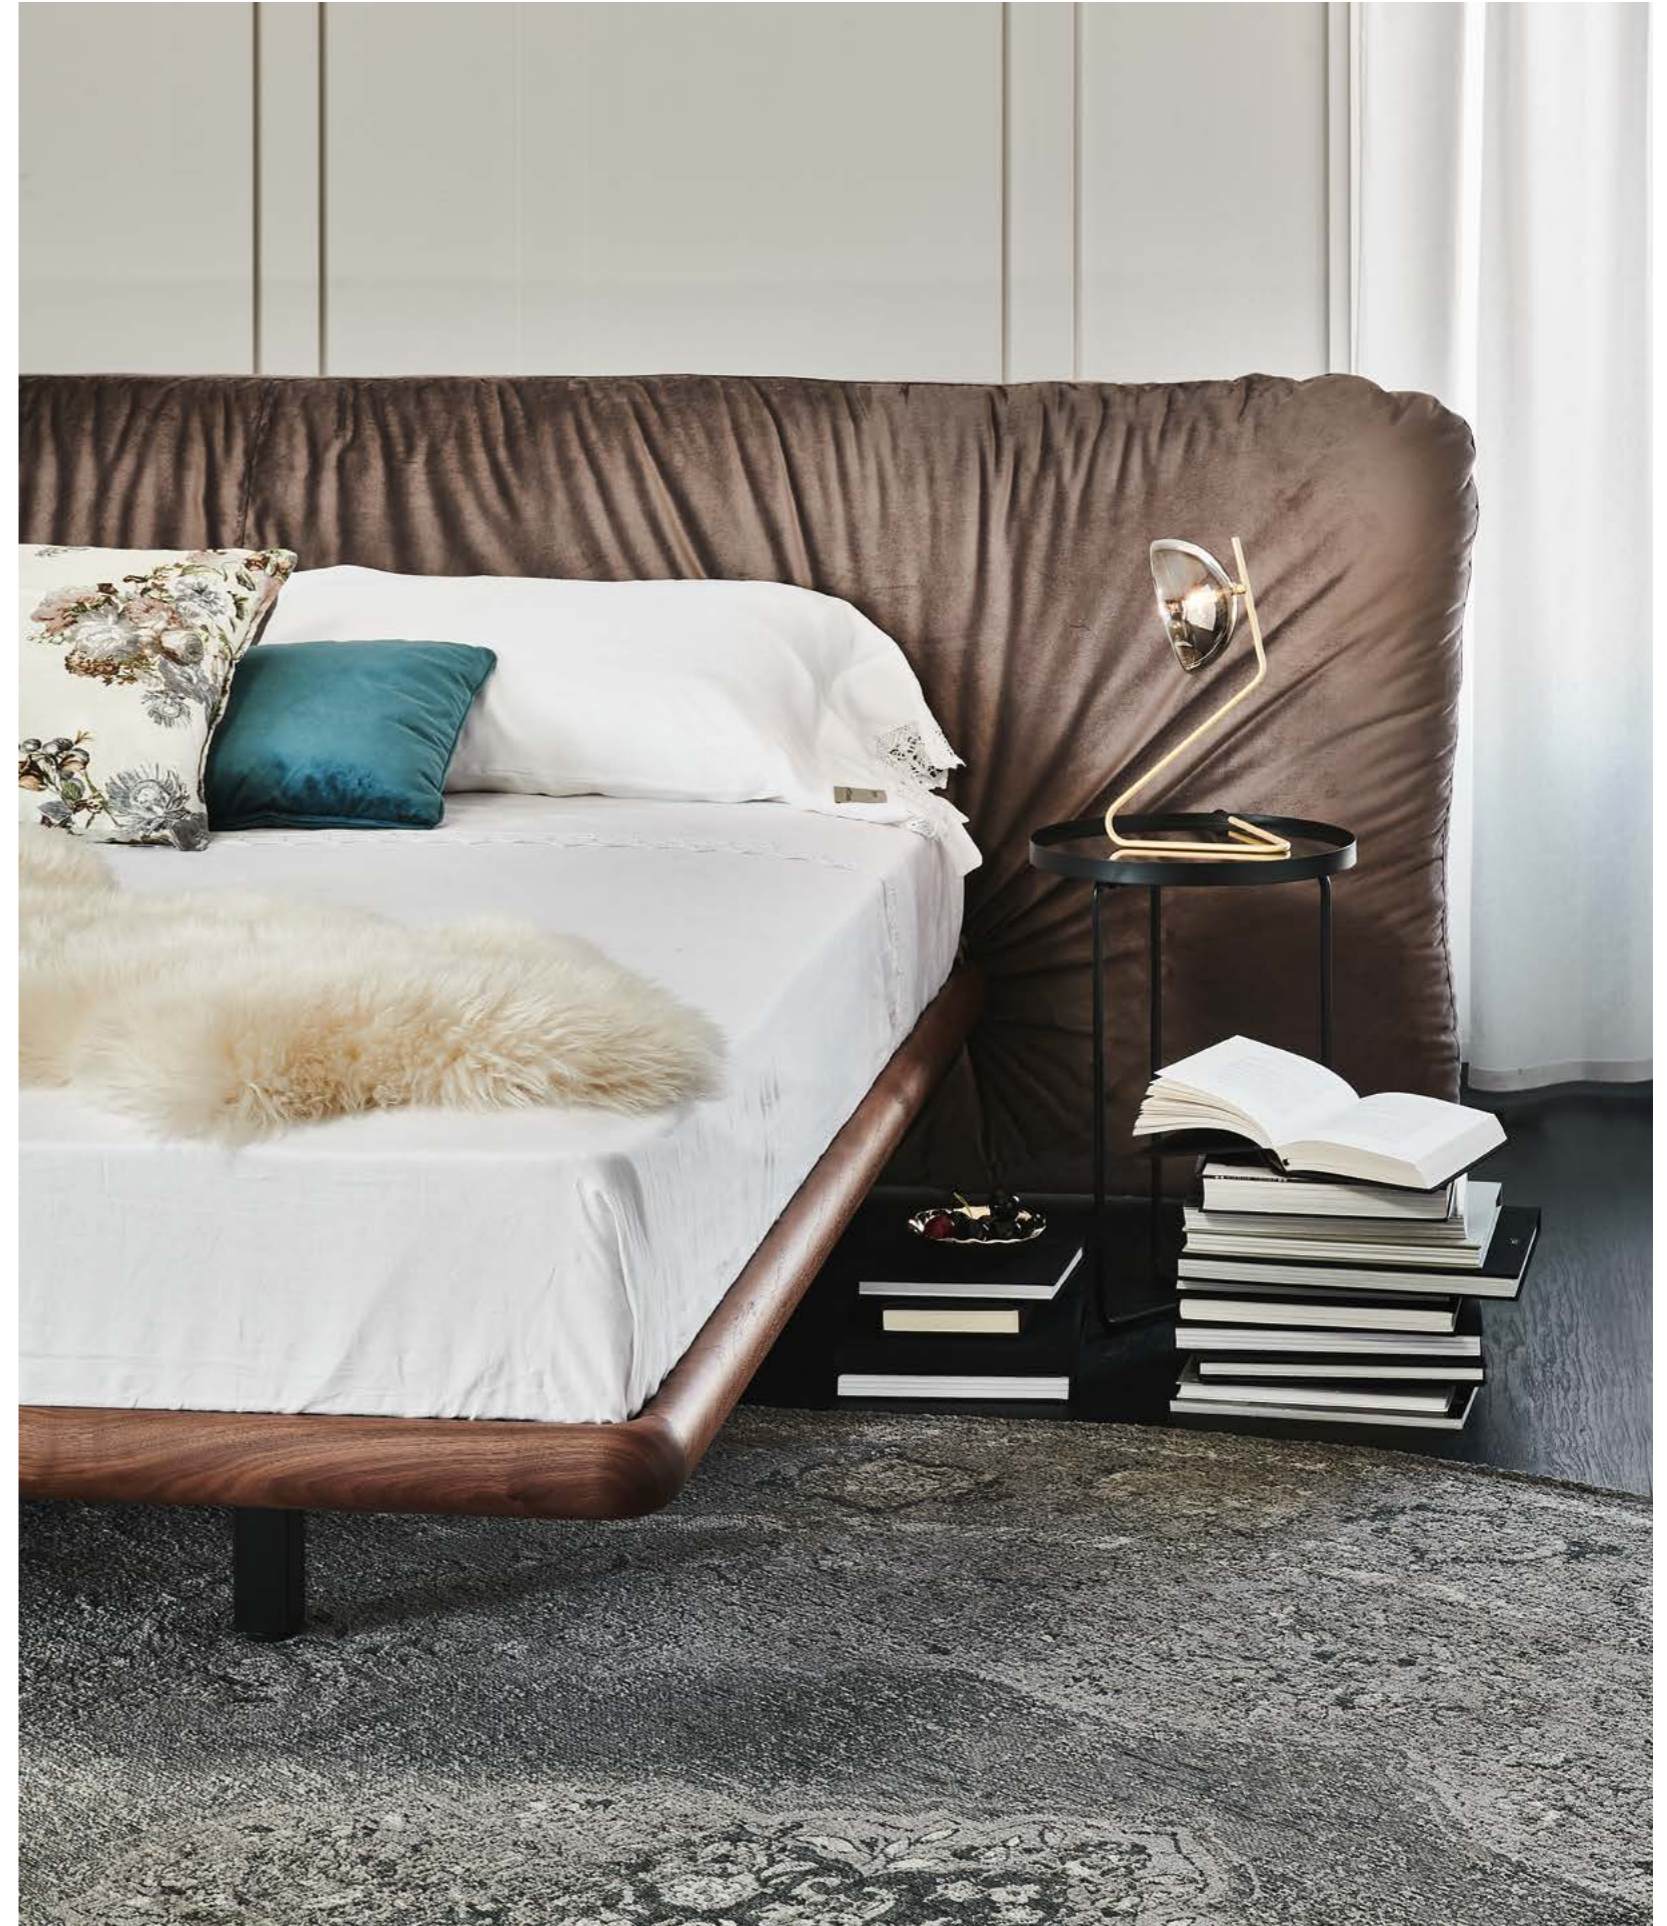

Marlon

Archivoltò | 2019

Letto con struttura in legno noce Canaletto o frassino tinto rovere bruciato. Testiera rivestita in tessuto, synthetic nubuck, micro nubuck, ecopelle o pelle nei colori come da campionario. Rete inclusa.

Bed with Canaletto walnut or burned oak stained ashwood frame. Headboard covered in fabric, synthetic nubuck, micro nubuck, synthetic leather or soft leather as per sample card. Slats included.