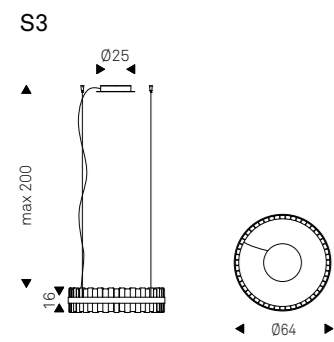

Phoenix

STC Studio | 2018

Lampada a soffitto con struttura in acciaio Nichel satinato ed elementi in vetro lavorati a mano. Illuminazione a led.

Ceiling lamp with satin Nickel steel frame and handmade glass elements. Led lights.