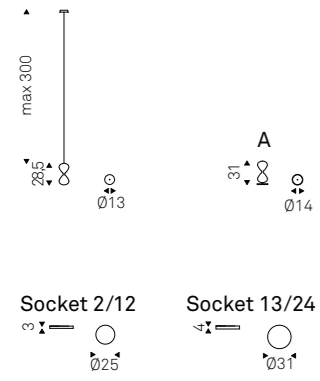

Sablier

Oriano Favaretto | 2017

Lampada a soffitto e abat-jour (A) con paralume in cristallo trasparente o mix (iride-fumé) e attacco a soffitto in acciaio cromo nero.

S2/12: attacco rotondo da 2 a 12 paralumi.

S13/24: attacco rotondo da 13 a 24 paralumi.

Lampadina inclusa.

Ceiling or table lamp (A) with lampshades in clear glass or mixed glass (iride-fumé) and ceiling plate in black chrome steel.

S2/12: round ceiling plate for 2/12 lampshades.

S13/24: round ceiling plate for 13/24 lampshades.

Bulb included.