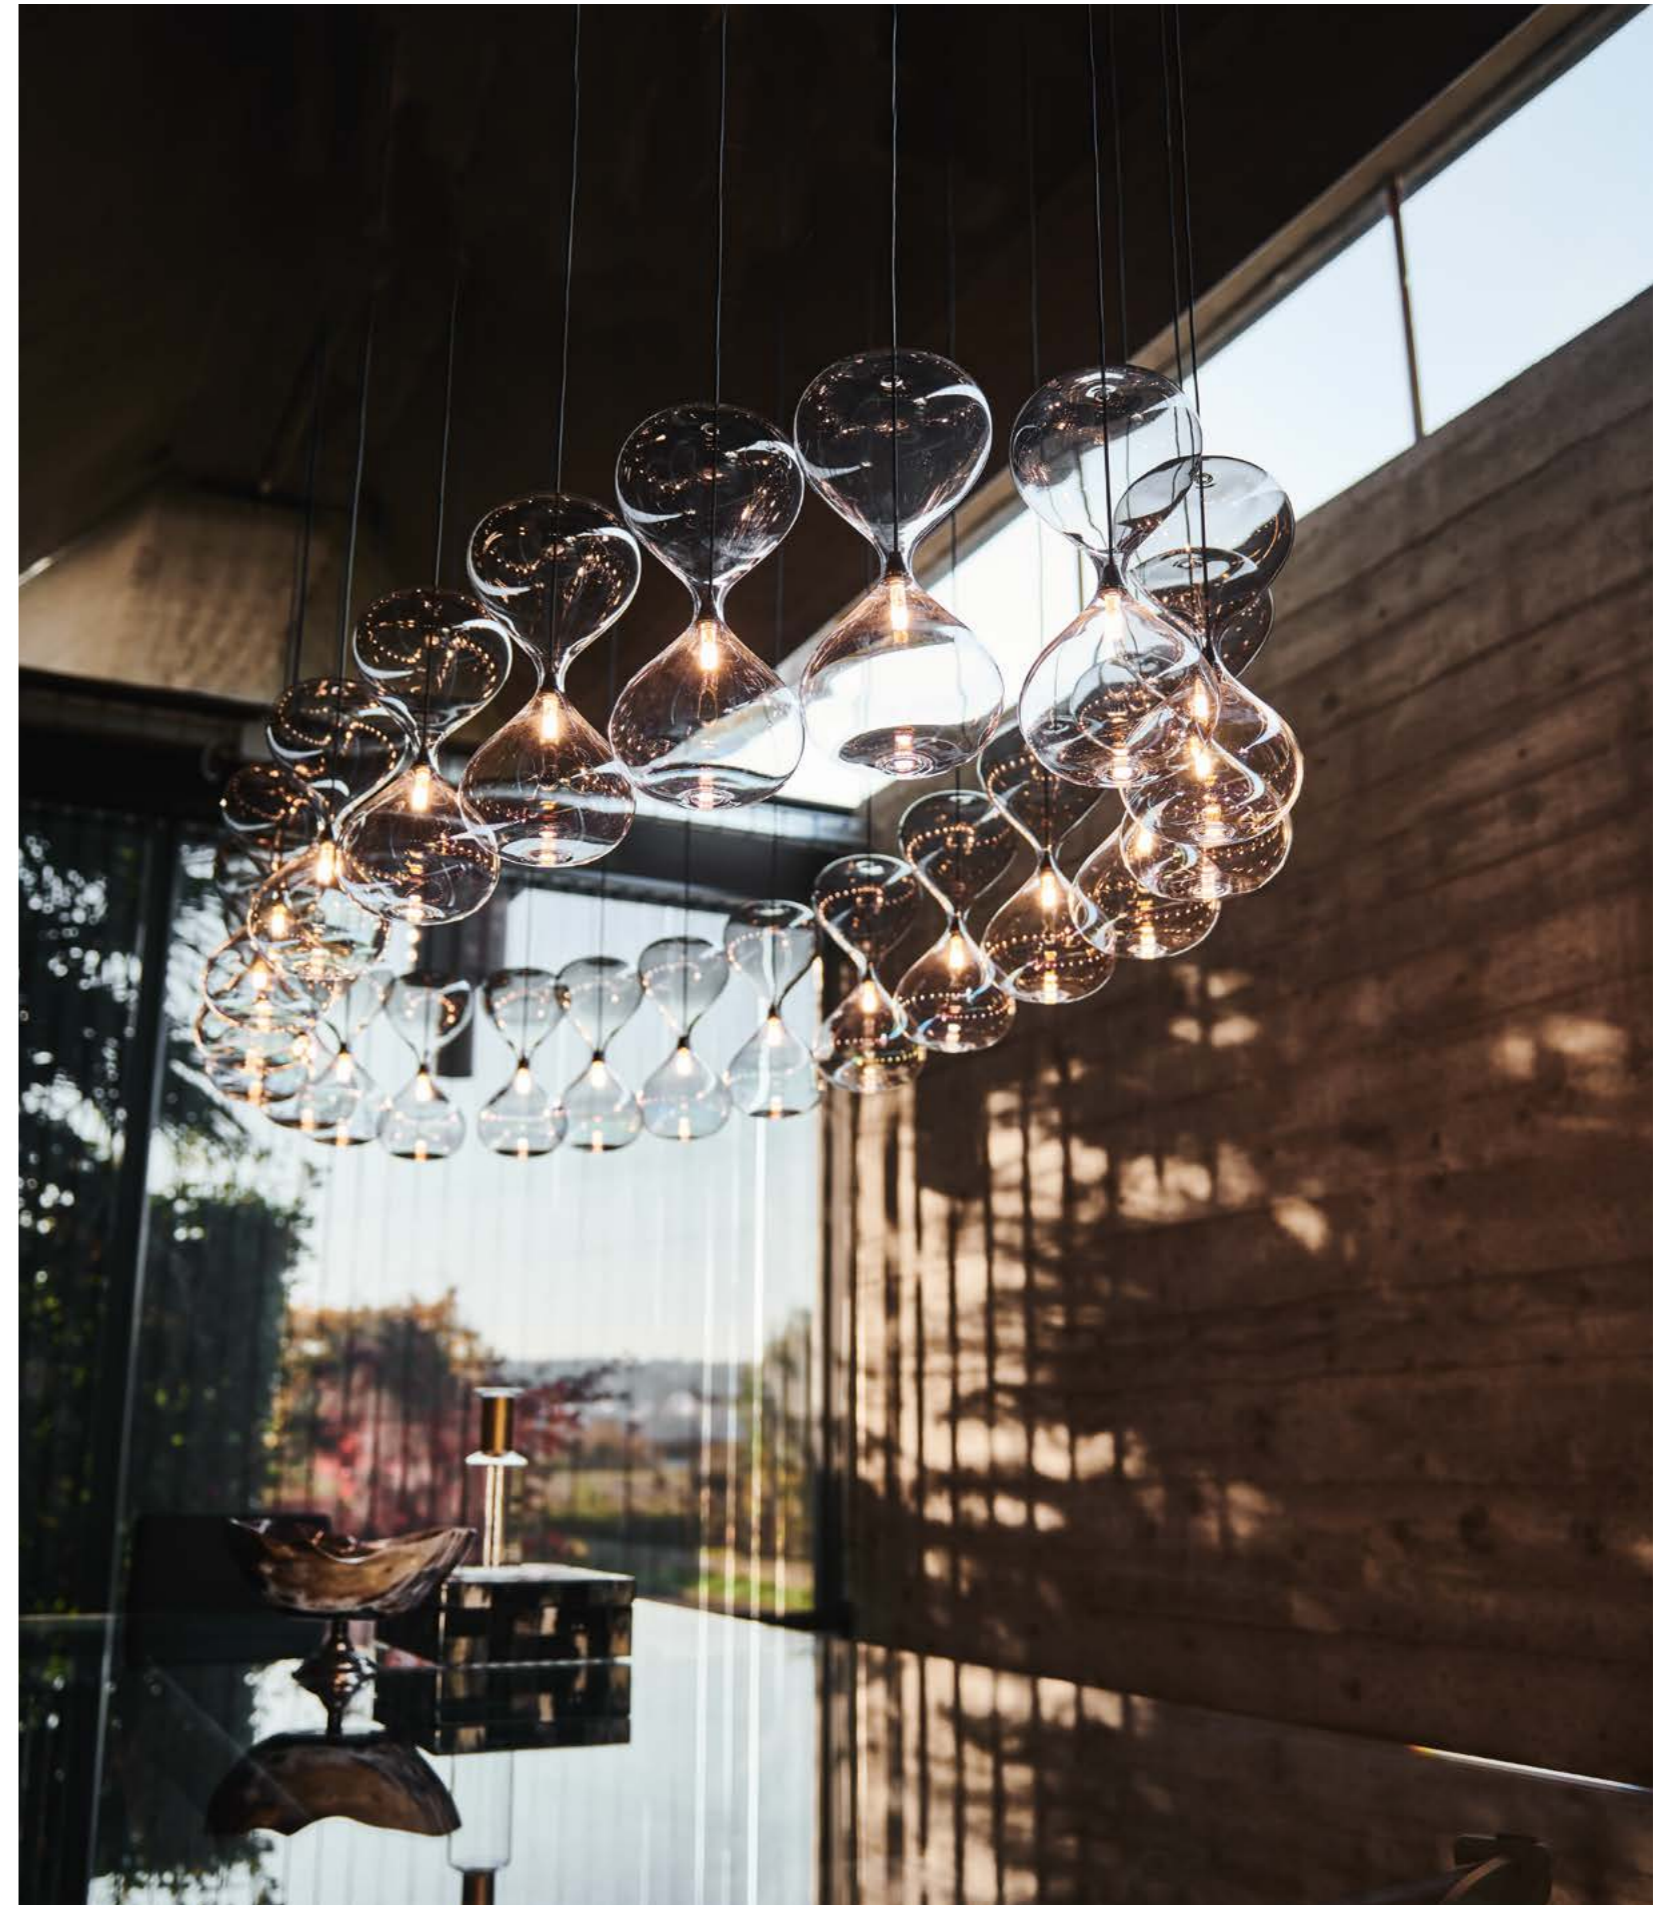

Sablier

Oriano Favaretto | 2017

Lampada a soffitto e abat-jour (A) con paralume in cristallo trasparente o mix (iride-fumé) e attacco a soffitto in acciaio cromo nero.

S2/12: attacco rotondo da 2 a 12 paralumi.

S13/24: attacco rotondo da 13 a 24 paralumi.

Lampadina inclusa.

Ceiling or table lamp (A) with lampshades in clear glass or mixed glass (iride-fumé) and ceiling plate in black chrome steel.

S2/12: round ceiling plate for 2/12 lampshades.

S13/24: round ceiling plate for 13/24 lampshades.

Bulb included.