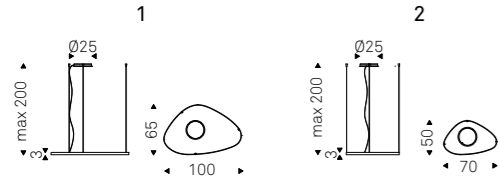

Magellano

Giorgio Cattelan | 2020

Lampada da soffitto con struttura in acciaio verniciato gofrato titanio. Attacco a soffitto in acciaio verniciato gofrato titanio e nero. Illuminazione a led.
Optional telecomando e dimmer.

Ceiling lamp in titanium embossed lacquered steel frame. Ceiling plate in titanium and black embossed lacquered steel. Led lights.
Optional: remote control and dimmer.

Socket 2/3