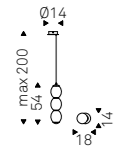

Zanziball

STC Studio | 2020

Lampada a soffitto con paralume in vetro soffiato e dettagli in ottone spazzolato. Attacco a soffitto in acciaio cromo nero. Lampada a led inclusa.

Ceiling lamp with lampshade in artistic blown glass and brushed brass details. Black chrome steel ceiling plate. Led light.

Socket 2/6