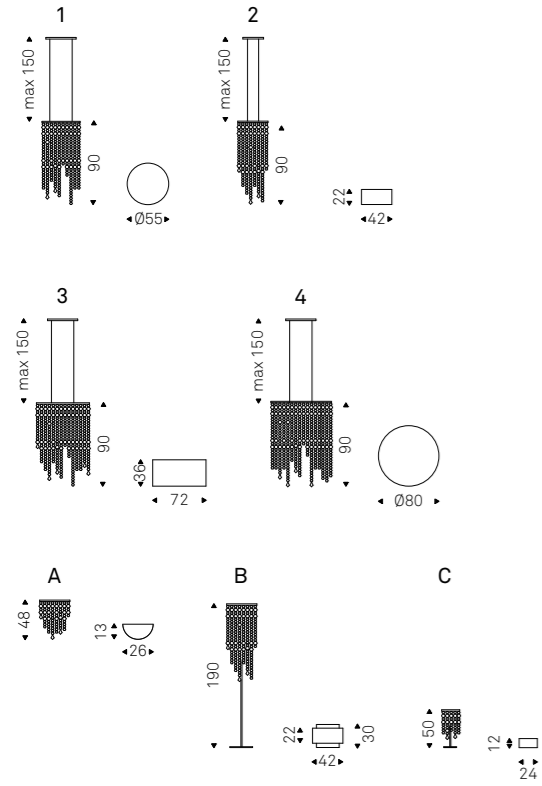

Venezia

Emanuele Zenere | 2007

Lampade da soffitto, parete (A), da terra (B) e da tavolo (C) con telaio in acciaio cromato; paralume composto da pendagliere in cristallo. Lampadine incluse.

Ceiling, wall (A), floor lamp (B) and table (C) with chromed steel frame; lampshade made of glass pendants. Bulbs included.