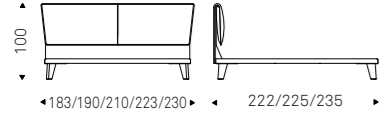

Adam

Gino Carollo | 2014

Letto interamente rivestito in tessuto, synthetic nubuck, micro nubuck, ecopelle o pelle nei colori come da campionario. Profilo testiera in tinta o in pelle rosso corsa. Piedi in noce Canaletto o rovere bruciato. Rete inclusa.

Upholstered bed covered in fabric, synthetic nubuck, micro nubuck, synthetic leather or soft leather as per sample card. Headboard profiles in matching colour or in red soft leather. Canaletto walnut or burned oak feet. Slats included.