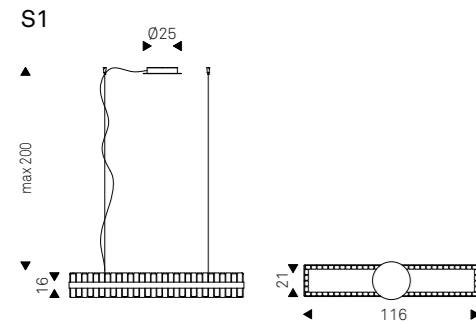

Phoenix

STC Studio | 2018

Lampada a soffitto con struttura in acciaio Nichel satinato ed elementi in vetro lavorati a mano. Illuminazione a led.

Ceiling lamp with satin Nickel steel frame and handmade glass elements. Led lights.