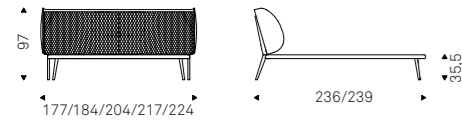

Ayrton

Andrea Lucatello | 2020

Letto con struttura in acciaio verniciato gofrato titanio o bronzo.
Testiera interamente rivestita in tessuto, synthetic nubuck, micro nubuck, ecopelle o pelle nei colori come da campionario. Rete inclusa.

Bed with frame in titanium or bronze embossed lacquered steel.
Headboard completely covered in fabric, synthetic nubuck, micro nubuck, synthetic leather or soft leather as per sample card. Slats included.