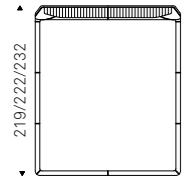

Amadeus

Manzoni & Tapinassi | 2016

Letto imbottito rivestito in ecopelle o pelle come da campionario. Piedi in acciaio verniciato goffrato bronzo o graphite. Retro testiera rivestita in ecopelle, optional retro testiera rivestita in pelle. Rete strutturale inclusa.

Upholstered bed covered in synthetic leather or soft leather as per sample card. Bronze or graphite embossed lacquered steel feet. Back headboard covered in synthetic leather, optional back headboard covered in soft leather. Provided slats are part of the bed structure.