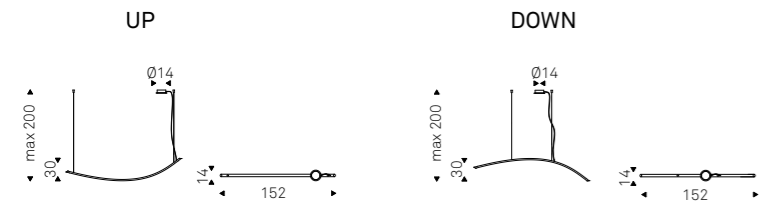

Katana

Giorgio Cattelan | 2020

Lampada da soffitto con struttura in acciaio verniciato gofrato titanio. Attacco a soffitto in acciaio verniciato gofrato titanio e nero. Illuminazione a led.
Optional telecomando e dimmer.

Ceiling lamp in titanium embossed lacquered steel frame. Ceiling plate in titanium and black embossed lacquered steel. Led lights.
Optional: remote control and dimmer.

Socket 2/4