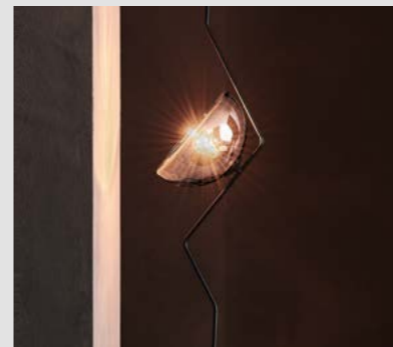

Tramonto 168