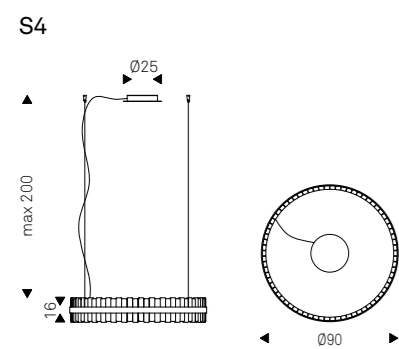

Phoenix

STC Studio | 2018

Lampada a soffitto con struttura in acciaio Nichel satinato ed elementi in vetro lavorati a mano. Illuminazione a led.

Ceiling lamp with satin Nickel steel frame and handmade glass elements. Led lights.