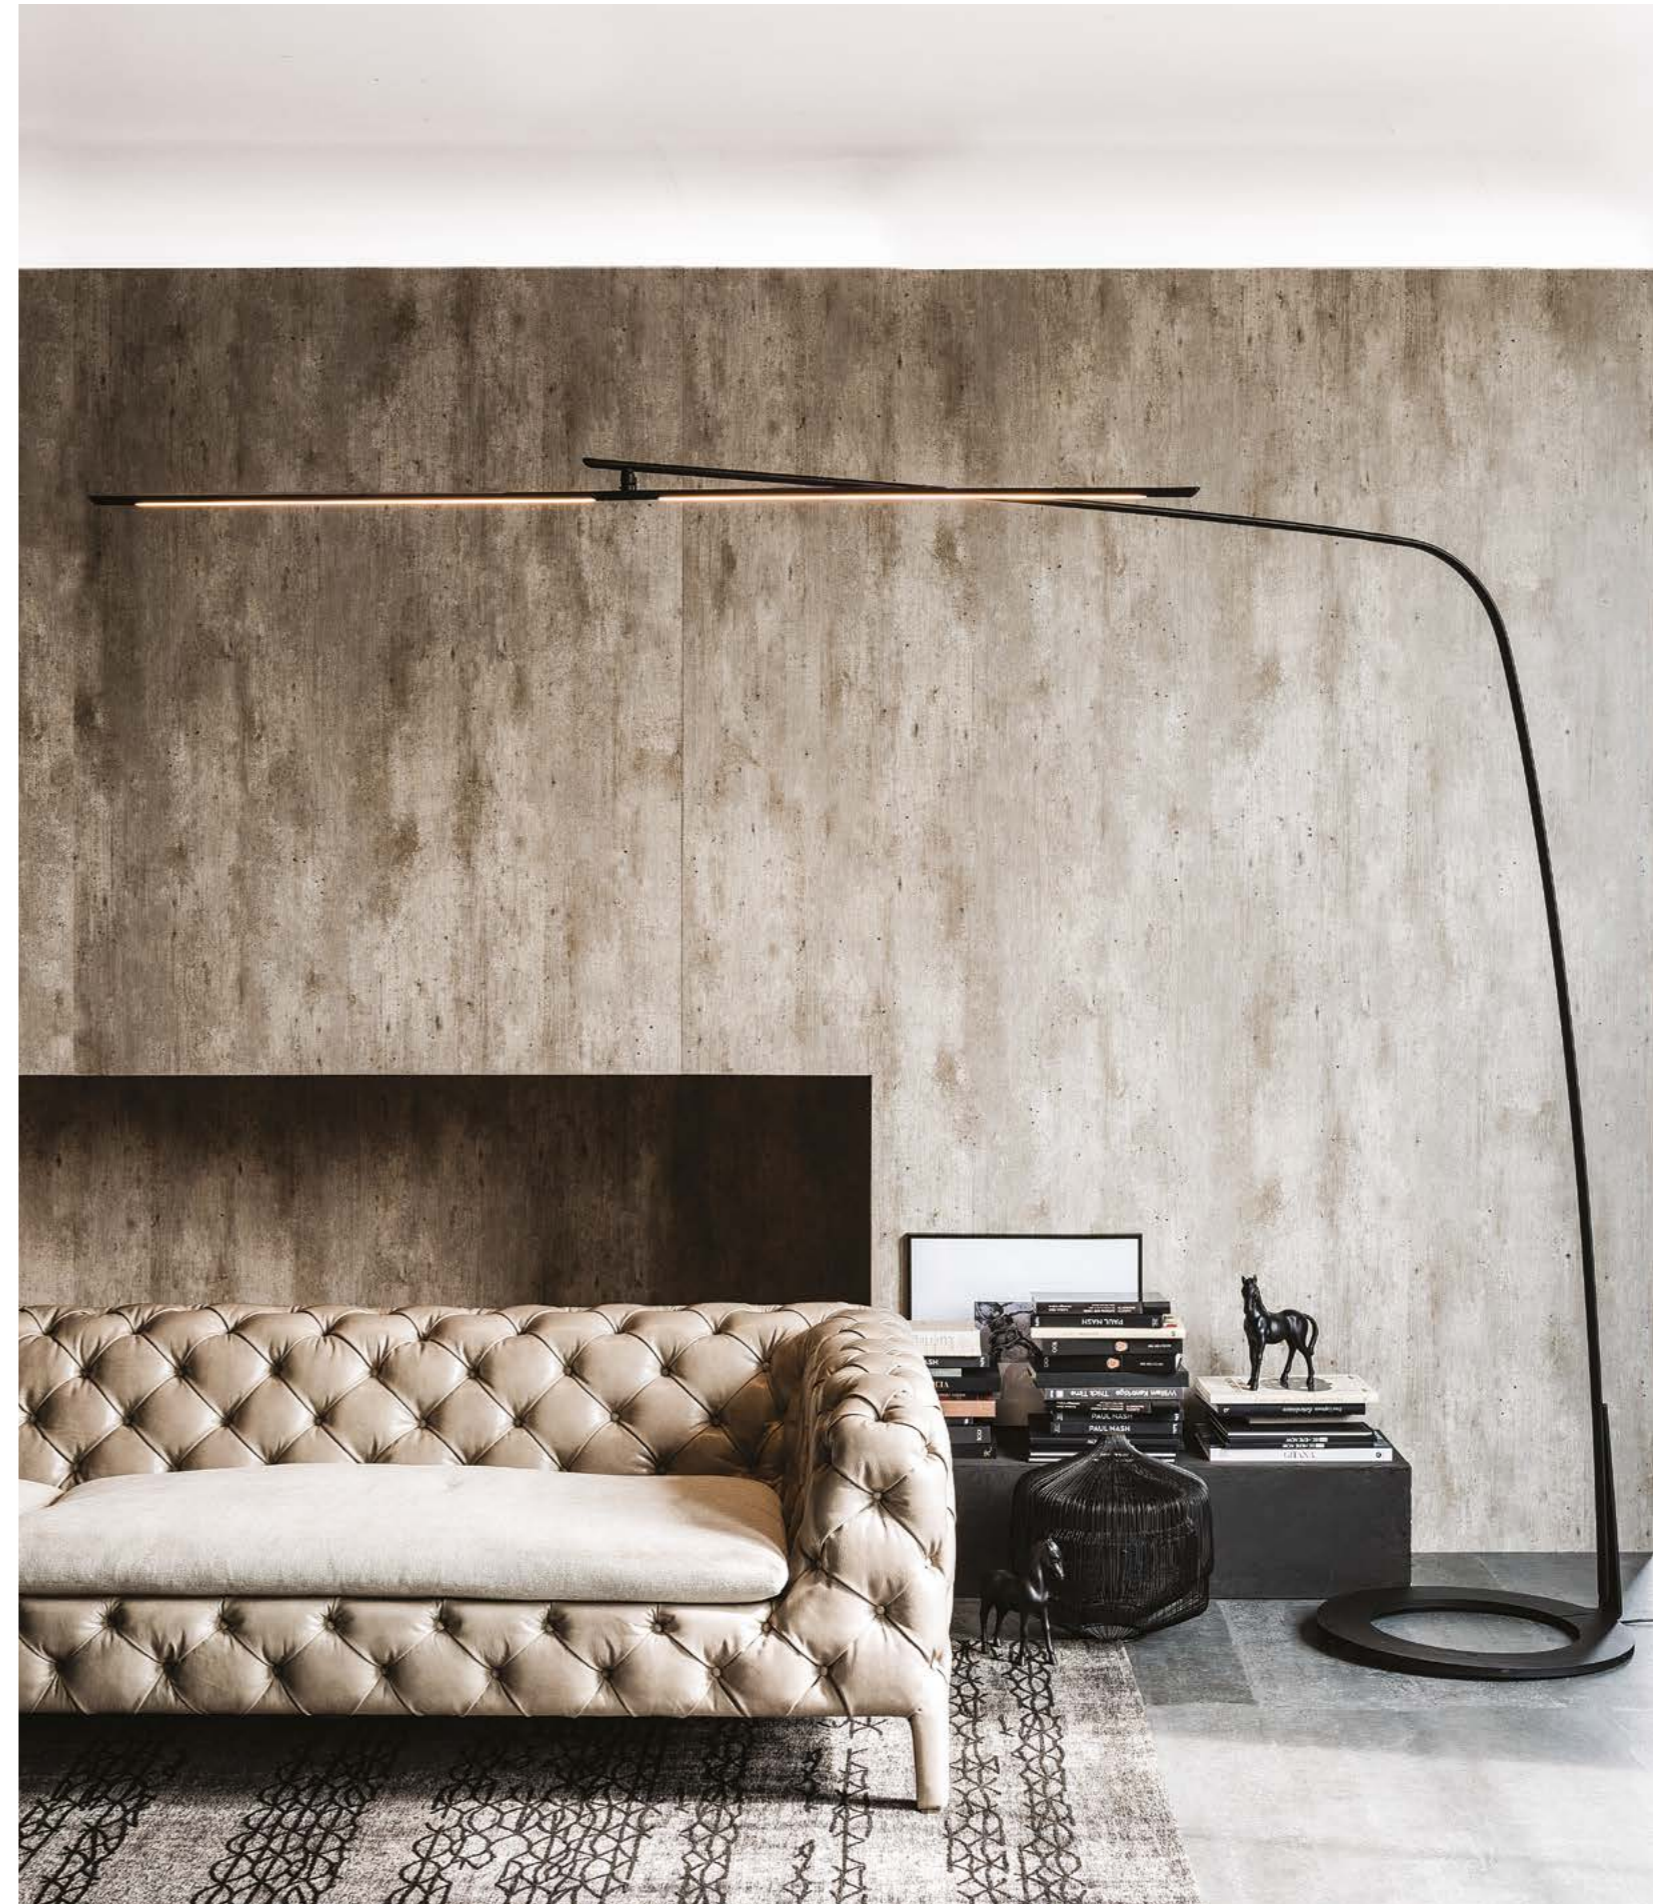

Stealth

Brogliato Traverso | 2017

Lampada da terra con struttura in acciaio verniciato gofrato titanio, graphite o nero. Paralume girevole. Illuminazione a led, led inclusi.

Floor lamp in titanium, graphite or black embossed lacquered steel. Swiveling lampshade. Led lights included.

STEALTH floor lamp in black - MUMBAI rug