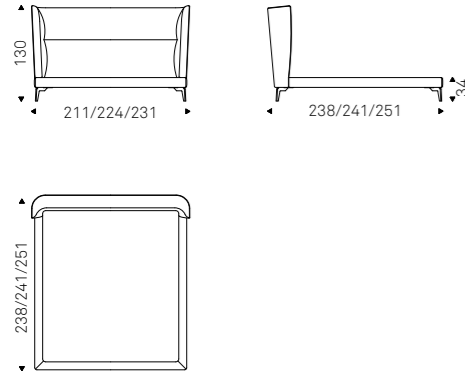

Ludovic

Manzoni & Tapinassi | 2017

Letto imbottito rivestito in ecopelle, tessuto, synthetic nubuck, micro nubuck o pelle come da campionario. Piedi in acciaio verniciato gofrato bronzo o graphite.
Optional: retro testiera rivestita in pelle. Rete inclusa.

Upholstered bed covered in synthetic leather, fabric, synthetic nubuck, micro nubuck or soft leather as per sample card. With bronze or graphite embossed lacquered steel feet.
Optional: back headboard covered in soft leather. Slats included.