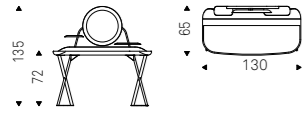

Paolo Cattelan | 2020

Console da trucco con base in acciaio verniciato goffrato titanio, bronzo o nero. Piano in ceramica Marmi nei colori Alabastro, Supreme, Golden Calacatta opaco, Golden Calacatta lucido, Portoro opaco, Portoro lucido, Sahara Noir lucido, Makalu, Breccia, Arenal, Corcovado, Kaindy, Borghini Calacatta opaco, Borghini Calacatta lucido o Zefiro con profilo inferiore arrotondato e verniciato Brushed Bronze o Brushed Grey e gola portaoggetti in metallo verniciato Brushed Bronze o Brushed Grey. Specchiera in acciaio verniciato goffrato titanio, bronzo, nero, Brushed Bronze o Brushed Grey con supporti laterali e ripiani in acciaio verniciato goffrato titanio, bronzo o nero. Illuminazione a led.

Dressing desk with base in titanium, bronze or black embossed lacquered steel. Top in ceramic Marmi Alabastro, Supreme, matt Golden Calacatta, glossy Golden Calacatta, matt Portoro, glossy Portoro, glossy Sahara Noir, Makalu, Breccia, Arenal, Corcovado, Kaindy, matt Borghini Calacatta, glossy Borghini Calacatta or Zefiro with Brushed Bronze or Brushed Grey lacquered and rounded lower profile and grooved tray in Brushed Bronze or Brushed Grey lacquered steel. Mirror with frame in titanium, bronze, black, Brushed bronze or Brushed Grey embossed lacquered steel with lateral supports and shelves in titanium, bronze or black embossed lacquered steel. LED light.

◀ COCOON TROUSSE KERAMIK desk with black base, zefiro ceramic top and brushed bronze profile - MAREK rug
▶ COCOON TROUSSE KERAMIK desk with bronze base, breccia ceramic top and brushed bronze profile - WILMA chair in soft leather 951 castoro