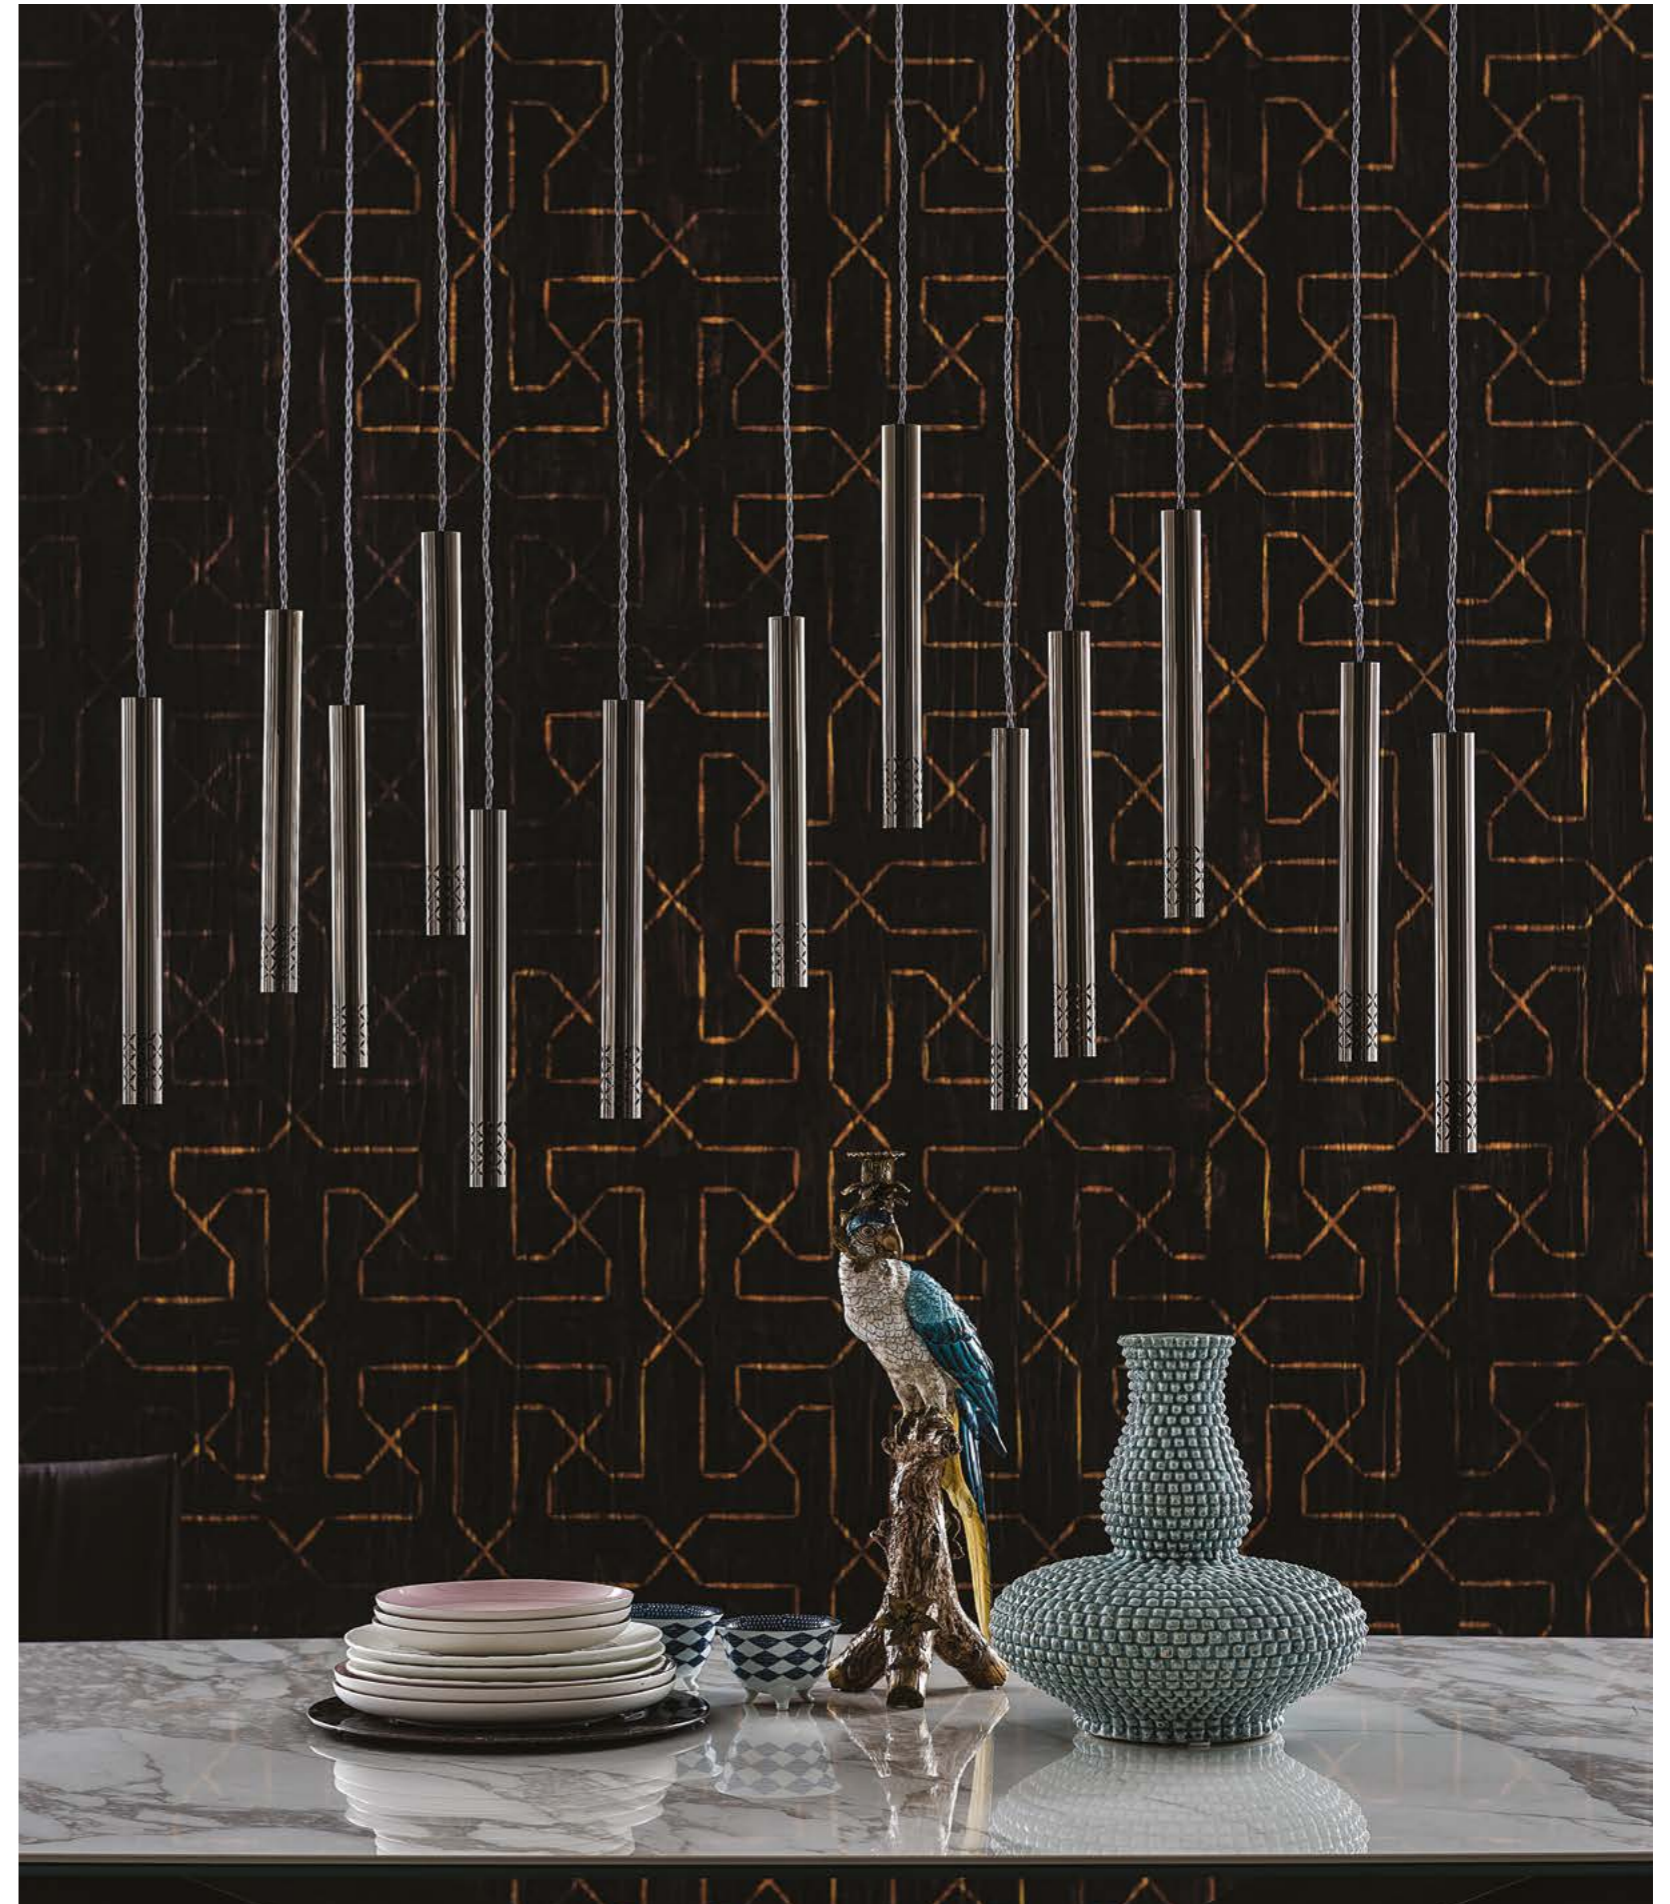

S2/6: round ceiling plate for 2/6 lampshades.

S7/12: round ceiling plate for 7/12 lampshades.

Bulb included.

Socket 2/6

Socket 7/12