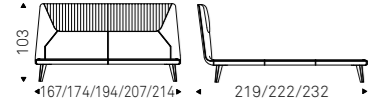

Amadeus

Manzoni & Tapinassi | 2016

Letto imbottito rivestito in ecopelle o pelle come da campionario. Piedi in acciaio verniciato goffrato bronzo o graphite. Retro testiera rivestita in ecopelle, optional retro testiera rivestita in pelle. Rete strutturale inclusa.

Upholstered bed covered in synthetic leather or soft leather as per sample card. Bronze or graphite embossed lacquered steel feet. Back headboard covered in synthetic leather, optional back headboard covered in soft leather. Provided slats are part of the bed structure.