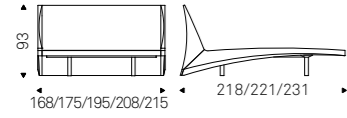

Dylan

Andrea Lucatello | 2007

Letto imbottito rivestito in tessuto, synthetic nubuck, micro nubuck, ecopelle o pelle come da campionario. Piedi in acciaio cromato. Rete inclusa.

Upholstered bed covered in fabric, synthetic nubuck, micro nubuck, synthetic leather or soft leather as per sample card. Chromed steel feet. Slats included.