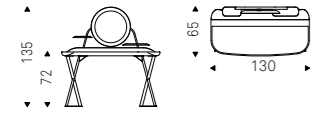

Cocoon Trousse Leather

Paolo Cattelan | 2020

Console da trucco con base in acciaio verniciato goffrato titanio, bronzo o nero. Piano in cuoio come da campionario con profilo inferiore arrotondato e verniciato Brushed Bronze o Brushed Grey e gola portaoggetti in metallo verniciato Brushed Bronze o Brushed Grey. Specchiera in acciaio verniciato goffrato titanio, bronzo, nero, Brushed Bronze o Brushed Grey con supporti laterali e ripiani in acciaio verniciato goffrato titanio, bronzo o nero. Illuminazione a led.

Dressing desk with base in titanium, bronze or black embossed lacquered steel. Top in leather as per sample card with Brushed Bronze or Brushed Grey lacquered and rounded lower profile and grooved tray in Brushed Bronze or Brushed Grey lacquered steel. Mirror with frame in titanium, bronze, black, Brushed bronze or Brushed Grey embossed lacquered steel with lateral supports and shelves in titanium, bronze or black embossed lacquered steel. LED light.

COCOON TROUSSE LEATHER desk with bronze base, leather 88 tabacco top and brushed bronze profile - PANCHO coffee table in brushed bronze - MAREK rug - CIRO nightstand with burned oak structure and soft leather 951 castoro inserts