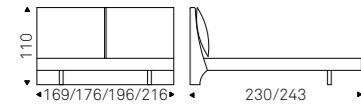

Lukas

Studio Kronos | 2009

Letto imbottito rivestito in tessuto, synthetic nubuck, micro nubuck, ecopelle o pelle come da campionario. Con piedi in acciaio cromato e testiera con cuscini. Rete inclusa.

Upholstered bed covered in fabric, synthetic nubuck, micro nubuck, synthetic leather or in soft leather as per sample card. With chromed steel feet. Headboard with cushions. Slats included.