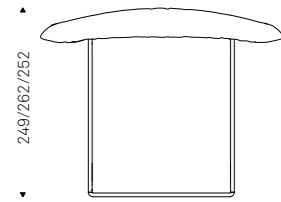

Marlon

Archivoltò | 2019

Letto con struttura in legno noce Canaletto o frassino tinto rovere bruciato. Testiera rivestita in tessuto, synthetic nubuck, micro nubuck, ecopelle o pelle nei colori come da campionario. Rete inclusa.

Bed with Canaletto walnut or burned oak stained ashwood frame. Headboard covered in fabric, synthetic nubuck, micro nubuck, synthetic leather or soft leather as per sample card. Slats included.