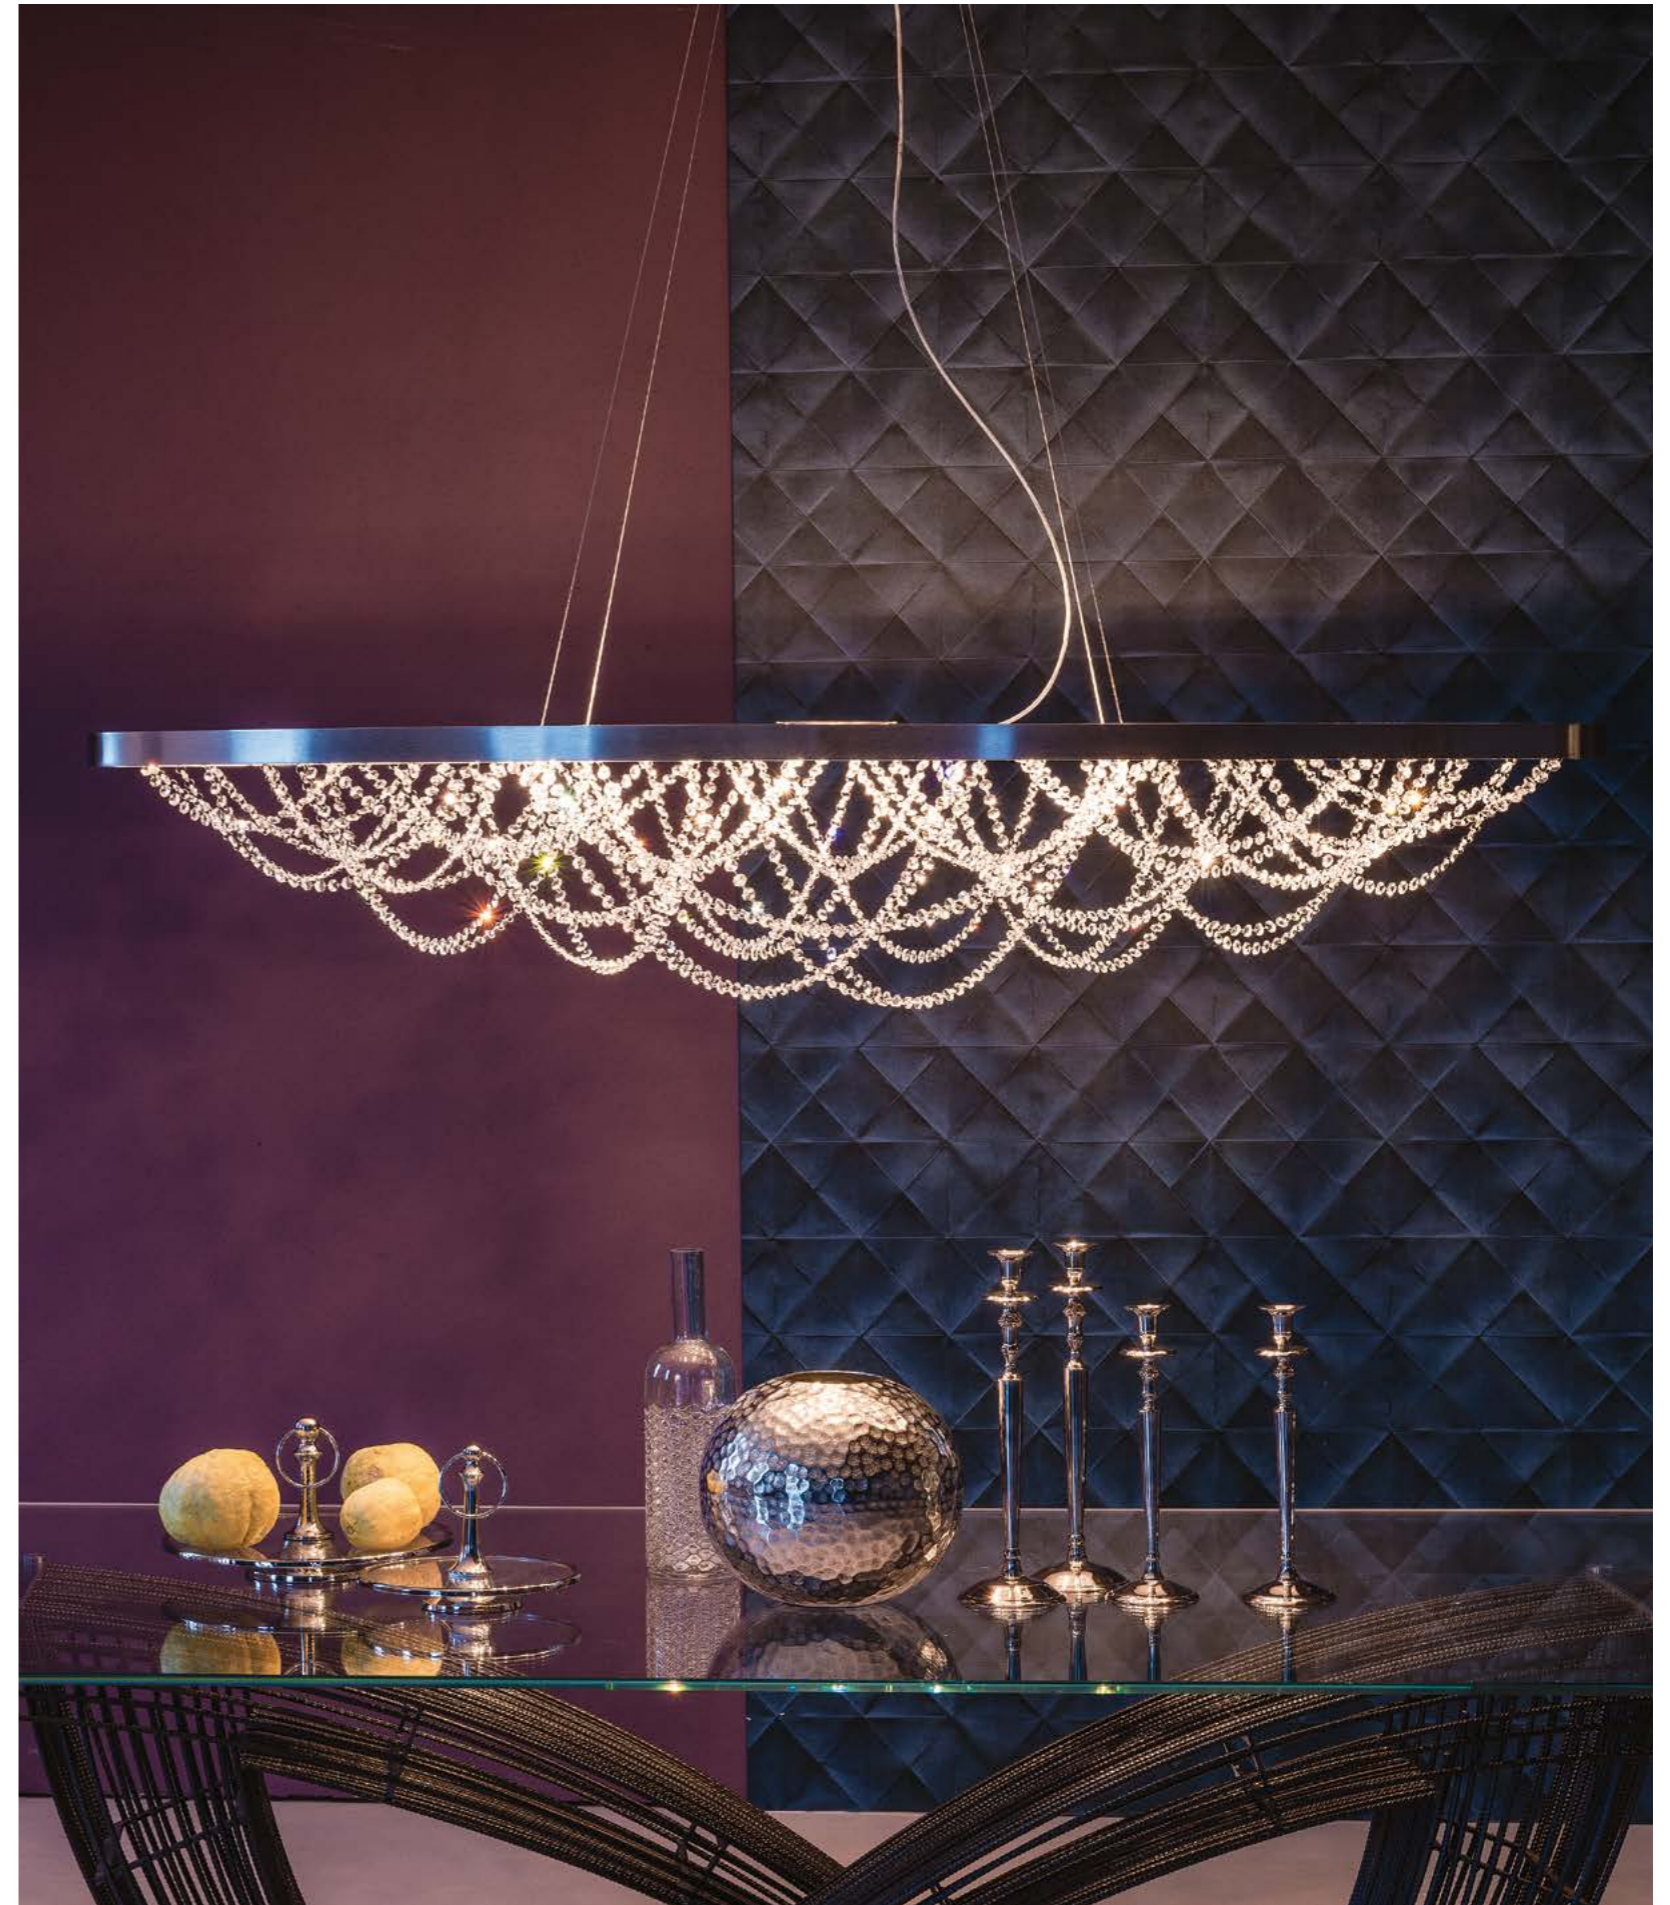

Cristal

Oriano Favaretto | 2015

Lampada a soffitto con telaio in acciaio Nichel satinato. Paralume composto da pendagliere in cristallo.
Lampadina inclusa.

Ceiling lamp with satin Nickel steel frame. Lampshade with crystal pendants.
Bulb included.