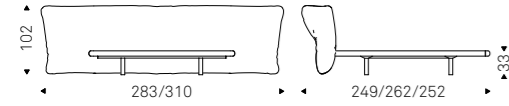

Marlon

Archivoltò | 2019

Letto con struttura in legno noce Canaletto o frassino tinto rovere bruciato. Testiera rivestita in tessuto, synthetic nubuck, micro nubuck, ecopelle o pelle nei colori come da campionario. Rete inclusa.

Bed with Canaletto walnut or burned oak stained ashwood frame. Headboard covered in fabric, synthetic nubuck, micro nubuck, synthetic leather or soft leather as per sample card. Slats included.