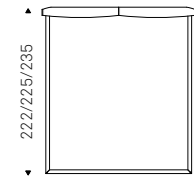

Adam

Gino Carollo | 2014

Letto interamente rivestito in tessuto, synthetic nubuck, micro nubuck, ecopelle o pelle nei colori come da campionario. Profilo testiera in tinta o in pelle rosso corsa. Piedi in noce Canaletto o rovere bruciato. Rete inclusa.

Upholstered bed covered in fabric, synthetic nubuck, micro nubuck, synthetic leather or soft leather as per sample card. Headboard profiles in matching colour or in red soft leather. Canaletto walnut or burned oak feet. Slats included.