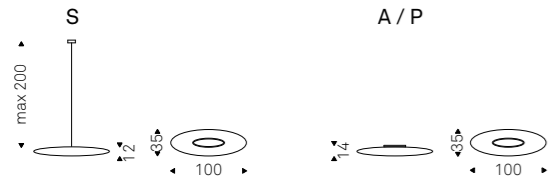

Astra

Piero De Longhi | 2011

Lampada da soffitto, applique e plafoniera con paralume in polietilene bianco. Lampadina non inclusa.

Ceiling, wall, chandelier lamp with white polyethylene lampshade. Bulb not included.