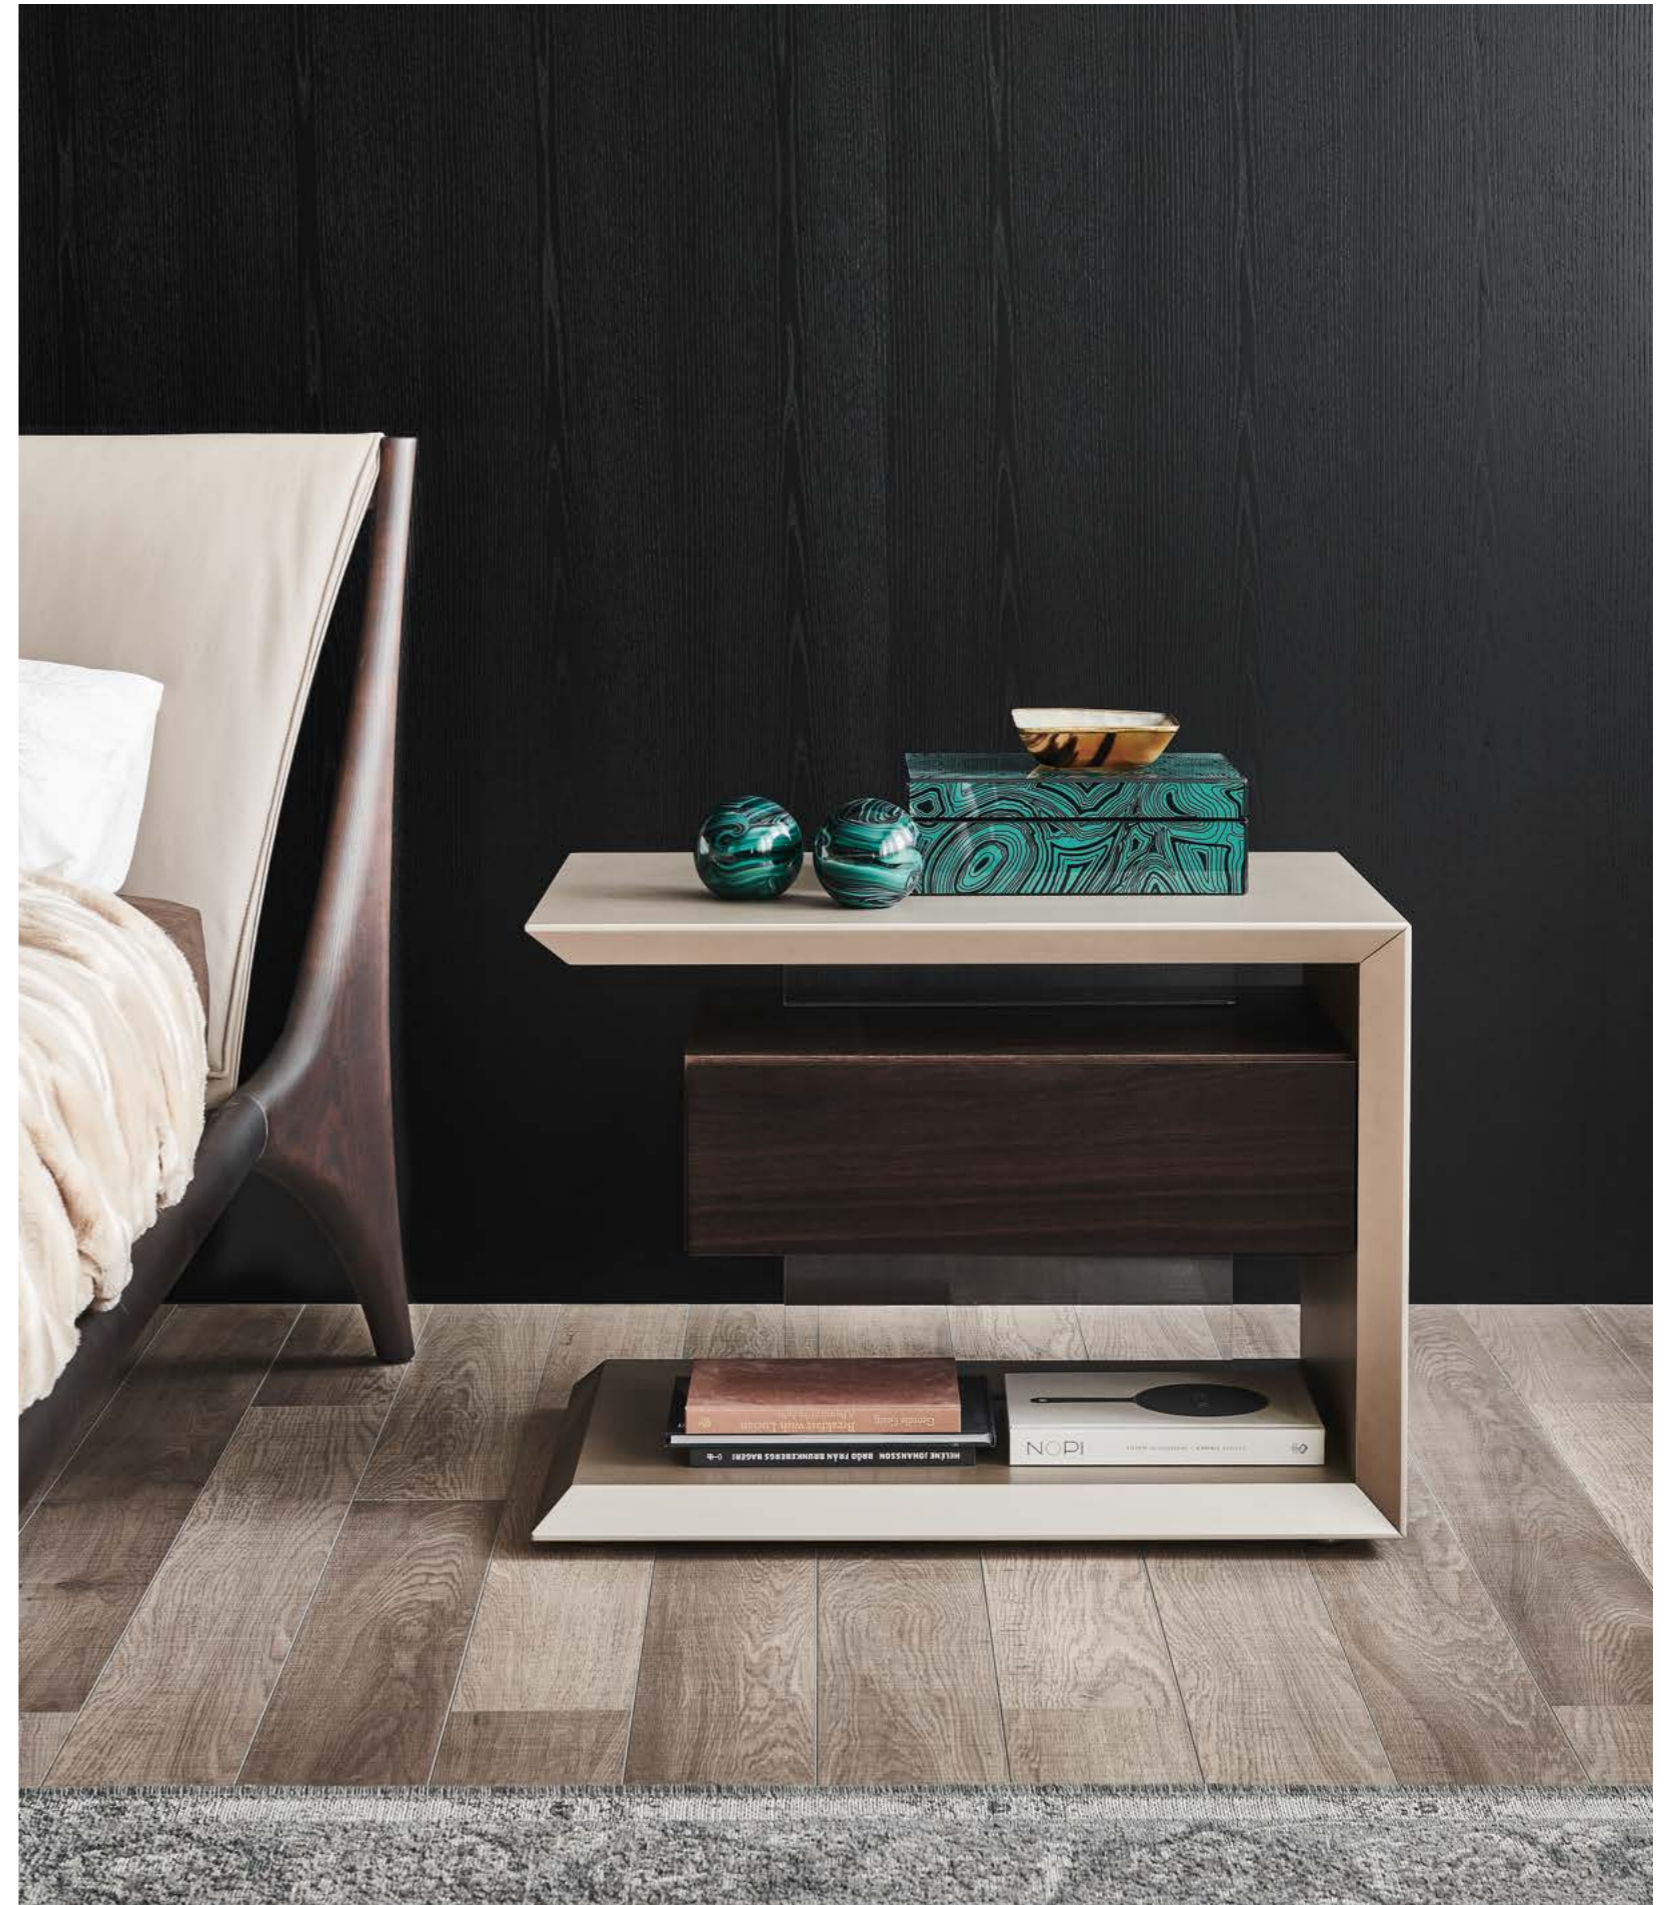

Biagio

Paolo Cattelan | 2019

Comodino reversibile con struttura verniciata gofrato titanio, graphite o bianco. Cassettiera in noce Canaletto o rovere bruciato.

Reversible nightstand with titanium, graphite or white embossed lacquered frame. Drawer unit in Canaletto walnut or burned oak.