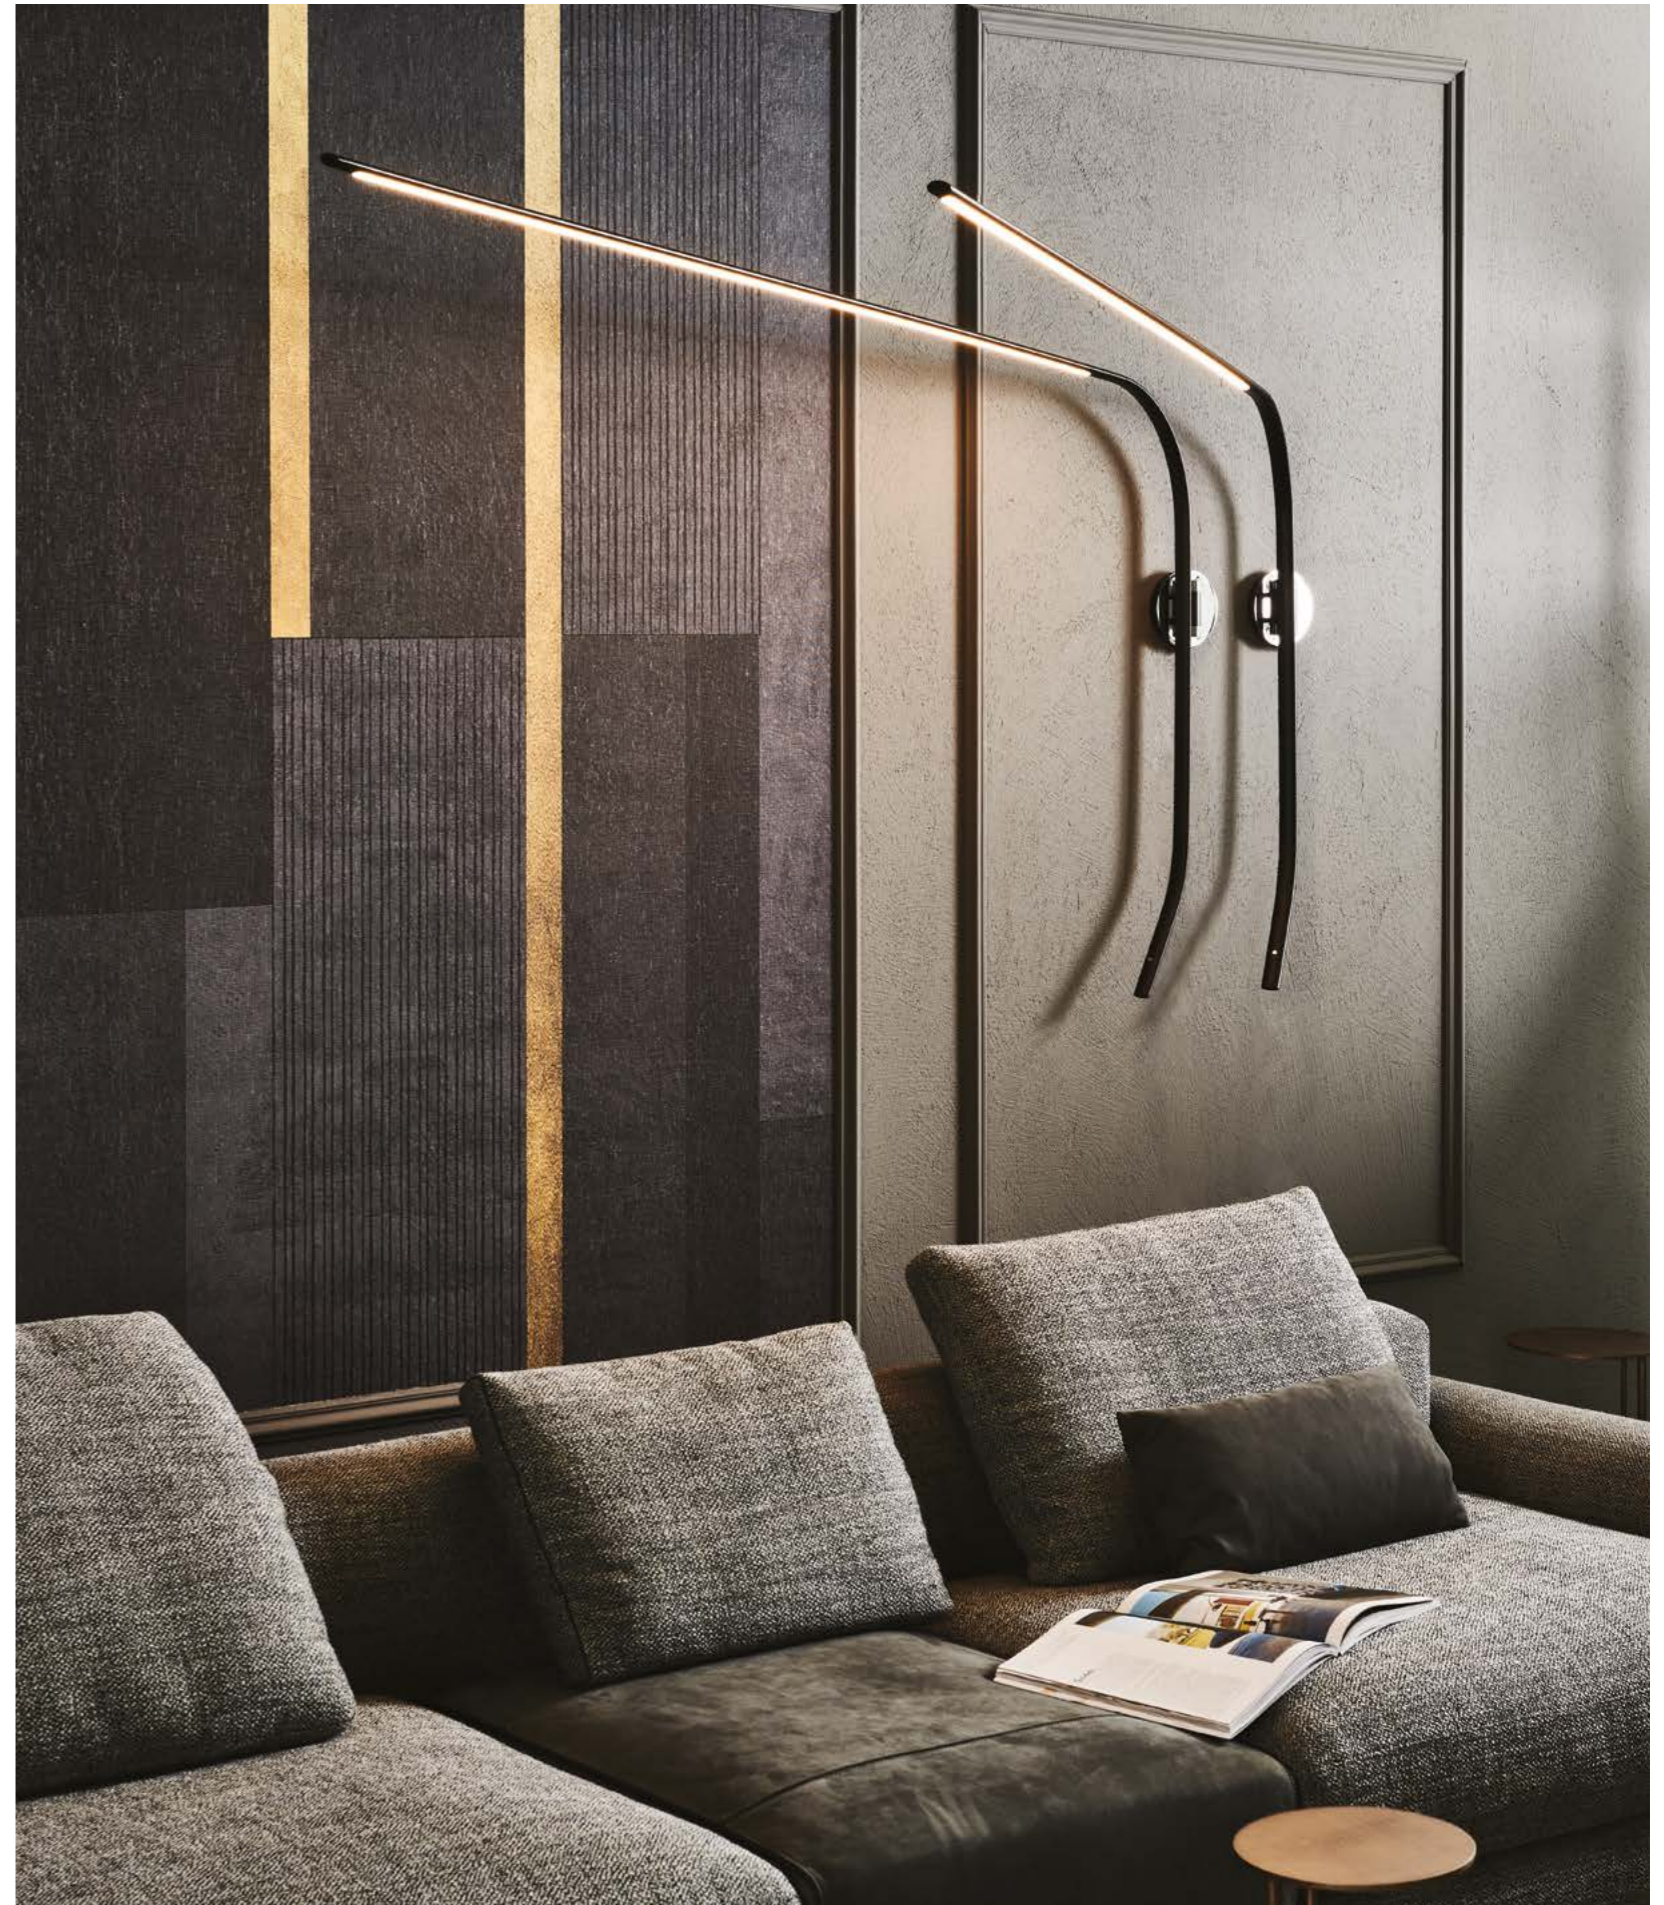

## Fisherman

Brogliato Traverso | 2018

Lampada orientabile da parete con struttura in acciaio verniciato goffrato titanio o nero. Illuminazione a led.

Adjustable wall lamp in titanium or black embossed lacquered steel frame. Led lights.

◀ FISHERMAN lamps in titanium -  
TRESOR shelves with black frame  
and mirror in bronze mirrored glass  
- DUMBO A stools in soft leather  
948 lino and burned oak frame  
▶ FISHERMAN lamps in black