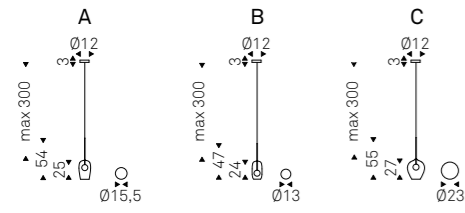

Melody

Gregorio Facco | 2018

Lampada a soffitto con paralume in cristallo fumé.
Attacco a soffitto in acciaio cromo nero.
S2/12: attacco rotondo da 2 a 12 paralumi.
Lampadina inclusa.

Ceiling lamp with lampshade in fumé glass.
Ceiling plate in black chrome steel.
S2/12: round ceiling plate for 2/12 lampshades.
Bulb included.

Socket 2 / 12