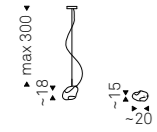

Cloudine

Oriano Favaretto | 2018

Lampada a soffitto con paralume in cristallo Iride o fumé. Attacco a soffitto in acciaio cromo nero.
S2/12: attacco rotondo da 2 a 12 paralumi.
Lampadina inclusa.

Ceiling lamp with lampshade in Iride glass or fumé glass. Ceiling plate in black chrome steel.
S2/12: round ceiling plate for 2/12 lampshades.
Bulb included.

Socket 2/12