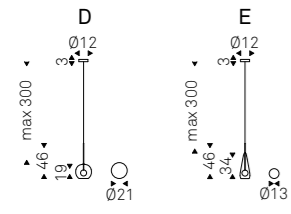

Melody

Gregorio Facco | 2018

Lampada a soffitto con paralume in cristallo fumé.
Attacco a soffitto in acciaio cromo nero.
S2/12: attacco rotondo da 2 a 12 paralumi.
Lampadina inclusa.

Ceiling lamp with lampshade in fumé glass.
Ceiling plate in black chrome steel.
S2/12: round ceiling plate for 2/12 lampshades.
Bulb included.

Socket 2 / 12