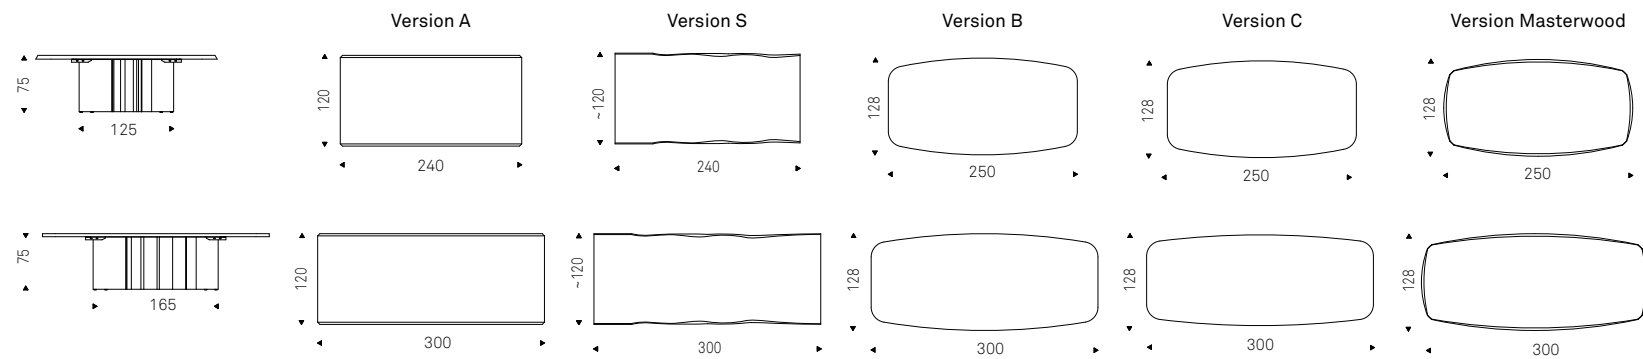

Version "B": barrel top with angled edges in Canaletto walnut or burned oak.

Version "C": top in Elm open pore matt black with Brushed Bronze lacquered and rounded lower profile.

Version "Masterwood": boat shaped top in Canaletto walnut or burned oak made of diagonal wooden planks of different sizes. Oblique and rounded edges.