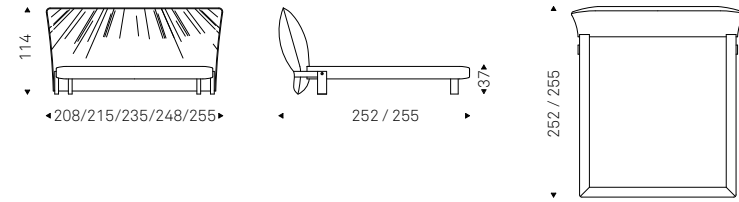

Pascal

Castello Lagravinese | 2024

Letto imbottito e rivestito in tessuto, micro nubuck, ecopelle o pelle nei colori come da campionario. Piedi in frassino tinto noce Canaletto, rovere bruciato, gofrato titanio o gofrato bronzo. Rete inclusa.

Upholstered bed covered in fabric, micro nubuck, synthetic leather or soft leather as per sample card. Canaletto walnut or burned oak stained ashwood, titanium or bronze embossed feet. Slats included.