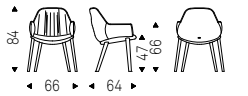

Scarlett Wood

Luca Signoretti | 2024

Sedia con struttura in frassino naturale, frassino tinto noce Canaletto, frassino tinto rovere bruciato, frassino laccato poro aperto nero opaco. Seduta e schienale rivestiti in tessuto, micro nubuck, ecopelle o pelle come da campionario. Non sfoderabile.

Chair with frame in natural ashwood, Canaletto walnut stained ashwood, burned oak stained ashwood, open pore matt black painted ashwood. Seat and back upholstered in fabric, micro nubuck, synthetic leather or soft leather as per sample card. The cover is not removable.