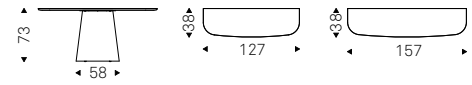

Rado Keramik Consolle

Paolo Cattelan | 2024

Consolle con piano e base in ceramica Marmi nei colori Portoro opaco, Colosseo o Invisible opaco. Fissaggio a parete necessario. Imperfezioni, variazioni cromatiche e irregolarità di forma della base sono caratteristiche della lavorazione e non sono da considerarsi difetti.

Console with top and base in ceramic Marmi matt Portoro, Colosseo or matt Invisible. Wall anchorage is necessary. Imperfections, color variations and irregularities on the base are characteristics of the workmanship and are not to be considered defects.

RADO KERAMIK console in colosseo ceramic - HAWAII B-C-D-E mirrors in bronze mirrored glass