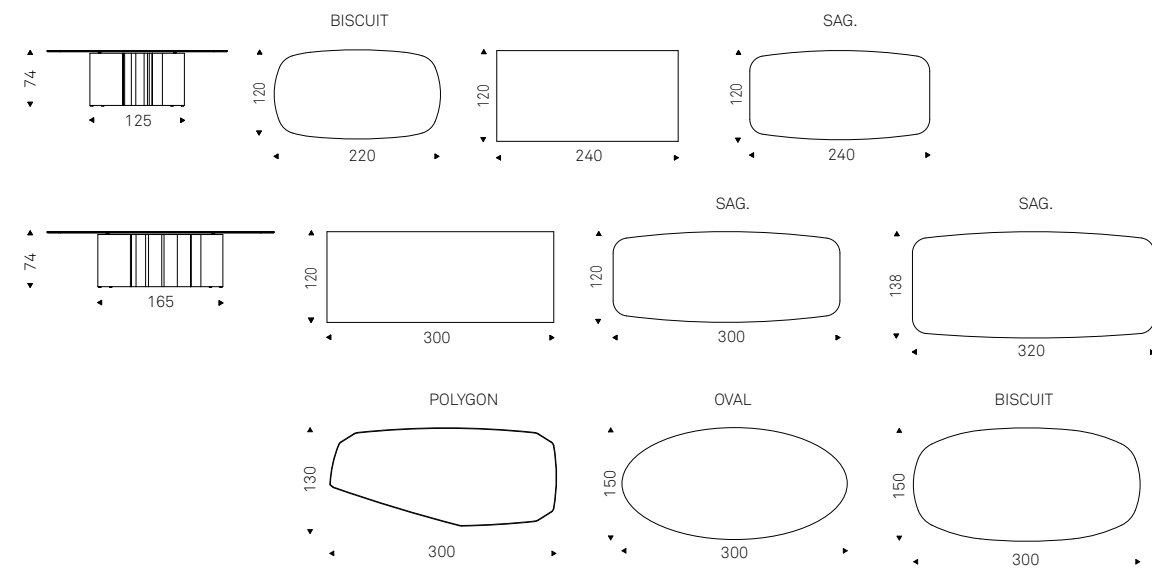

Papel Keramik

Margherita Fanti | 2024

Tavolo con base in acciaio verniciato goffrato titanio, bronzo, Oxybrass o Oxygrey. Piano in ceramica Marmi nei colori Alabastro, Supreme, Golden Calacatta opaco, Golden Calacatta lucido, Portoro opaco, Portoro lucido, Sahara Noir lucido, Makalu, Breccia, Corcovado, Kaindy, Borghini Calacatta opaco, Borghini Calacatta lucido, Colosseo, Andromeda, Luxor o Invisible opaco.

Table with embossed lacquered titanium, bronze, Oxybrass or Oxygrey steel base. Top in ceramic Marmi Alabastro, Supreme, matt Golden Calacatta, glossy Golden Calacatta, matt Portoro, glossy Portoro, glossy Sahara Noir, Makalu, Breccia, Corcovado, Kaindy, matt Borghini Calacatta, glossy Borghini Calacatta, Colosseo, Andromeda, Luxor or matt Invisible.