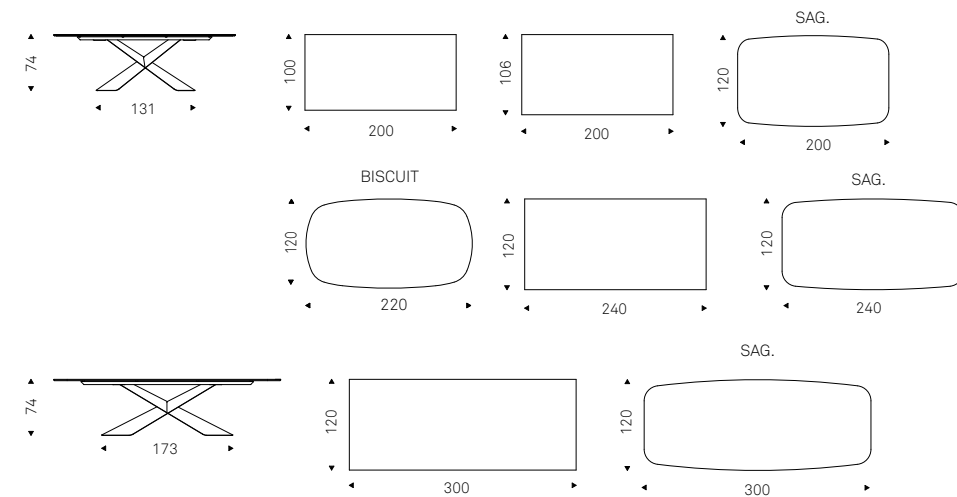

Tyron Keramik

Paolo Cattelan | 2020

Tavolo con base in acciaio verniciato goffrato titanio, bronzo, graphite o nero, Brushed Bronze o Brushed Grey. Piano in ceramica Marmi nei colori Alabastro, Supreme, Golden Calacatta opaco, Golden Calacatta lucido, Portoro opaco, Portoro lucido, Sahara Noir lucido, Makalu, Breccia, Corcovado, Kaindy, Borghini Calacatta opaco, Borghini Calacatta lucido, Colosseo, Andromeda, Luxor o Invisible opaco.

Table with base in titanium, bronze, graphite or black embossed lacquered steel, Brushed Bronze or Brushed Grey lacquered steel. Top in ceramic Marmi Alabastro, Supreme, matt Golden Calacatta, glossy Golden Calacatta, matt Portoro, glossy Portoro, glossy Sahara Noir, Makalu, Breccia, Corcovado, Kaindy, matt Borghini Calacatta, glossy Borghini Calacatta, Colosseo, Andromeda, Luxor or matt Invisible.