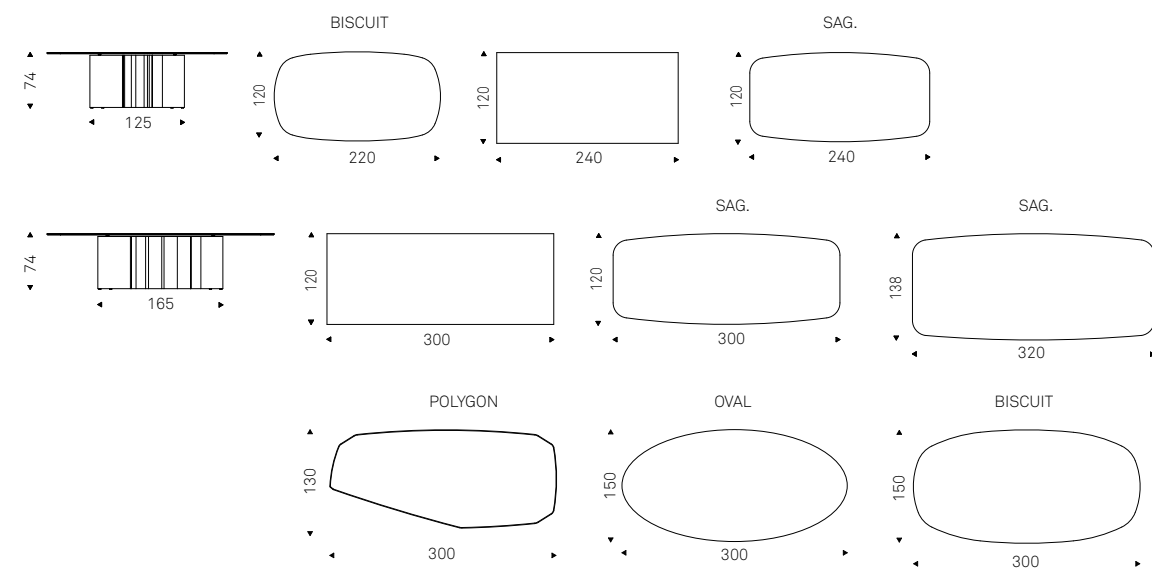

Papel Keramik

Margherita Fanti | 2024

Tavolo con base in acciaio verniciato goffrato titanio, bronzo, Oxybrass o Oxygrey. Piano in ceramica Marmi nei colori Alabastro, Supreme, Golden Calacatta opaco, Golden Calacatta lucido, Portoro opaco, Portoro lucido, Sahara Noir lucido, Makalu, Breccia, Corcovado, Kaindy, Borghini Calacatta opaco, Borghini Calacatta lucido, Colosseo, Andromeda, Luxor o Invisible opaco.

Table with embossed lacquered titanium, bronze, Oxybrass or Oxygrey steel base. Top in ceramic Marmi Alabastro, Supreme, matt Golden Calacatta, glossy Golden Calacatta, matt Portoro, glossy Portoro, glossy Sahara Noir, Makalu, Breccia, Corcovado, Kaindy, matt Borghini Calacatta, glossy Borghini Calacatta, Colosseo, Andromeda, Luxor or matt Invisible.