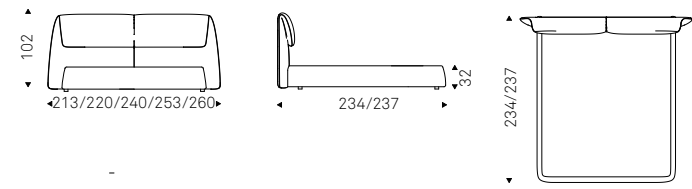

Simon

Studio 28 | 2024

Letto imbottito rivestito in tessuto, micro nubuck, ecopelle o pelle come da campionario. Rete inclusa.

Upholstered bed covered in fabric, micro nubuck, synthetic leather or soft leather as per sample card. Slats included.