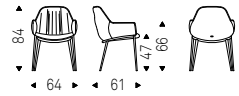

Scarlett ML

Luca Signoretti | 2024

Sedia con struttura in acciaio verniciato goffrato titanio, bronzo, graphite, pearl o nero. Rivestimento in tessuto, micro nubuck, ecopelle o pelle come da campionario. Non sfoderabile.

Chair with frame in titanium, bronze, graphite, pearl or black embossed lacquered steel. Cover in fabric, micro nubuck, soft leather or synthetic leather as per sample card. The cover is not removable.

◀ SCARLETT ML chair with soft leather 952 smoke and bronze frame
▶ SCARLETT ML chairs in glove soft leather GLV03 ecru and bronze frame