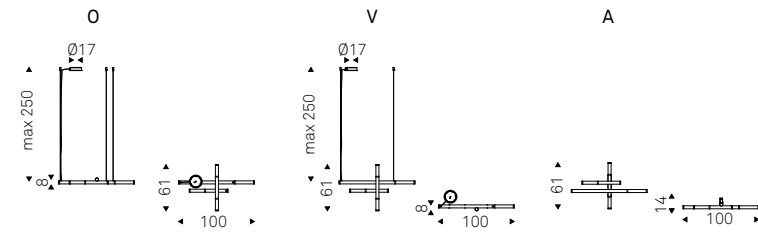

Regata

Studio Kronos | 2024

Lampada a soffitto e applique con struttura in acciaio verniciato iron grey satinato e dettagli in ottone spazzolato. Paralumi in vetro borosilicato cannettato. Attacco a soffitto in acciaio cromo nero. Illuminazione a led. Optional telecomando e ricevitore.

Ceiling lamp and applique with frame in satin iron grey steel and brushed brass details. Lampshades in borosilicate ribbed glass. Ceiling plate in black chrome steel. Led lights. Optional: remote control and receiver.