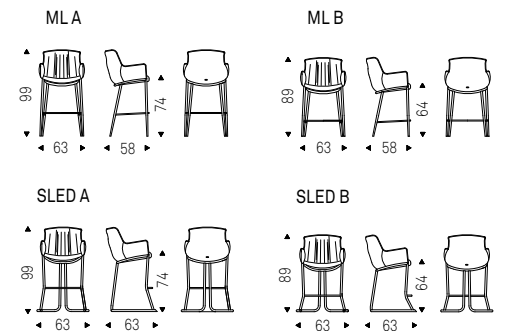

Rhonda Sgabello

Luca Signoretti | 2024

Sgabello con struttura in acciaio verniciato gofrato titanio, bronzo, graphite, pearl o nero. Rivestimento in tessuto, micro nubuck, ecopelle o pelle come da campionario. Non sfoderabile.

Stool with frame in titanium, bronze, graphite, pearl or black embossed lacquered steel. Cover in fabric, micro nubuck, soft leather or synthetic leather as per sample card. The cover is not removable.