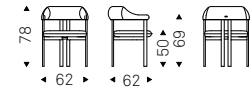

Greta

Paolo Cattelan | 2024

Sedia con struttura in acciaio verniciato goffrato titanio, bronzo, graphite, pearl o nero. Rivestimento in tessuto, micro nubuck, ecopelle o pelle come da campionario. Non sfoderabile.

Chair with frame in titanium, bronze, graphite, pearl or black embossed lacquered steel. Cover in fabric, micro nubuck, soft leather or synthetic leather as per sample card. The cover is not removable.

◀ GRETA chair in soft leather 969 cashmere and bronze frame
▶ GRETA chairs in fabric B730 and bronze frame - AMSTERDAM sideboard - KIMJI rug in tortora colour