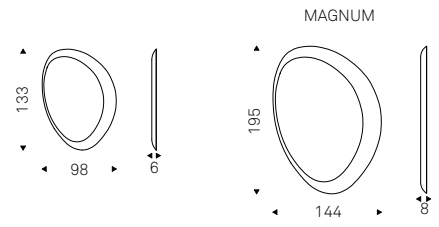

Ascot

Lorenzo Remedi | 2024

Specchio da parete tutto in cristallo specchiato, specchiato fumé o specchiato bronzo.

Wall mirror in mirrored, fumé or bronze glass