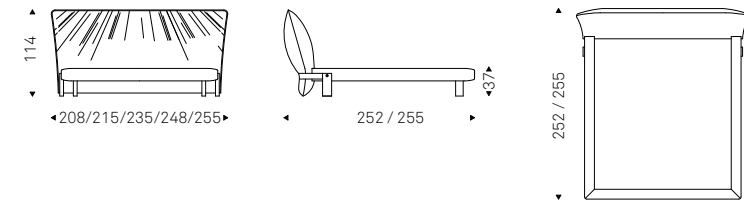

Pascal

Castello Lagravinese | 2024

Letto imbottito e rivestito in tessuto, micro nubuck, ecopelle o pelle nei colori come da campionario. Piedi in frassino tinto noce Canaletto, rovere bruciato, gofrato titanio o gofrato bronzo. Rete inclusa.

Upholstered bed covered in fabric, micro nubuck, synthetic leather or soft leather as per sample card. Canaletto walnut or burned oak stained ashwood, titanium or bronze embossed feet. Slats included.