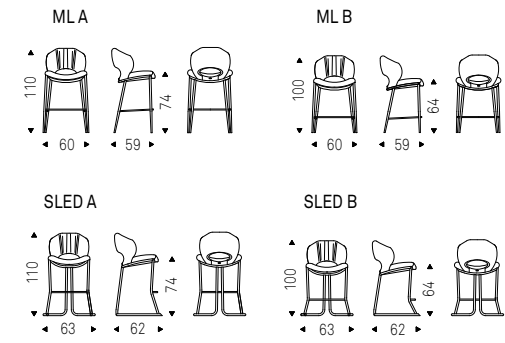

Miranda Sgabello

Luca Signoretti | 2024

Sgabello con struttura in acciaio verniciato gofrato titanio, bronzo, graphite, pearl o nero. Rivestimento in tessuto, micro nubuck, ecopelle o pelle come da campionario. Non sfoderabile.

Stool with frame in titanium, bronze, graphite, pearl or black embossed lacquered steel. Cover in fabric, micro nubuck, soft leather or synthetic leather as per sample card. The cover is not removable.

◀ MIRANDA SLED A stool in soft leather 948 lino and bronze base
▶ MIRANDA ML B stools in soft leather 937 palladio and titanium base
- COIMBRA lamps in dark grey