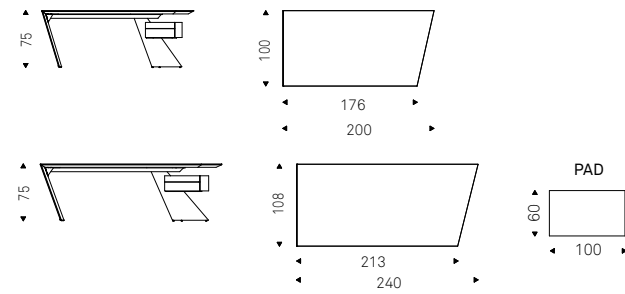

Nasdaq Keramik

Paolo Cattelan | 2020

Scrivania in ceramica Marmi nei colori Alabastro, Supreme, Golden Calacatta opaco, Golden Calacatta lucido, Portoro opaco, Portoro lucido, Sahara Noir lucido, Makalu, Breccia, Corcovado, Kaindy, Borghini Calacatta opaco, Borghini Calacatta lucido, Colosseo, Andromeda, Luxor o Invisible opaco con inserto in cromo nero. Gamba in acciaio verniciato goffrato graphite, titanio e bronzo, struttura e cassetiera in legno verniciati in tinta con la gamba. Pad in cuoio nei colori come da campionario.

Desk in Marmi ceramic Alabastro, Supreme, matt Golden Calacatta, glossy Golden Calacatta, matt Portoro, glossy Portoro, glossy Sahara Noir, Makalu, Breccia, Corcovado, Kaindy, matt Borghini Calacatta, glossy Borghini Calacatta, Colosseo, Andromeda, Luxor or matt Invisible with insert in black chrome. Leg in graphite, titanium or bronze embossed lacquered steel, structure and drawer unit embossed lacquered wood matching the colour of the leg. Leather pad as per sample card.