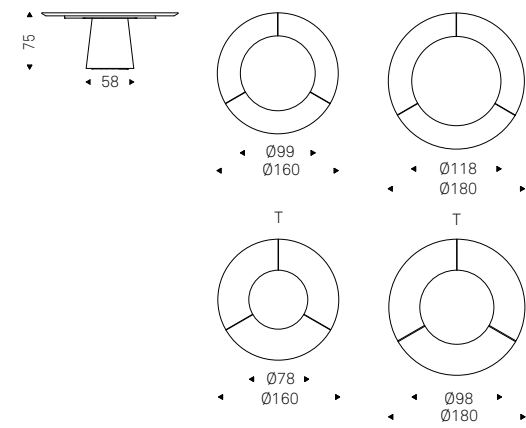

Rado Ker-Wood Round

Paolo Cattelan | 2024

Tavolo con base in ceramica Marmi nei colori Portoro opaco, Colosseo o Invisible opaco. Piano in legno noce Canaletto o rovere bruciato e inserto in ceramica Marmi nei colori Portoro opaco, Colosseo o Invisible opaco. Dettagli in cromo nero. Versione "T" con inserto in ceramica girevole. Imperfezioni, variazioni cromatiche e irregolarità di forma della base sono caratteristiche della lavorazione e non sono da considerarsi difetti.

Table with base in ceramic Marmi matt Portoro, Colosseo or matt Invisible. Top in Canaletto walnut or burned oak with insert in ceramic Marmi matt Portoro, Colosseo or matt Invisible. Black chrome details. "T" version with swiveling ceramic insert. Imperfections, color variations and irregularities on the base are characteristics of the workmanship and are not to be considered defects.