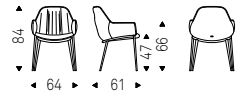

Scarlett ML

Luca Signoretti | 2024

Sedia con struttura in acciaio verniciato goffrato titanio, bronzo, graphite, pearl o nero. Rivestimento in tessuto, micro nubuck, ecopelle o pelle come da campionario. Non sfoderabile.

Chair with frame in titanium, bronze, graphite, pearl or black embossed lacquered steel. Cover in fabric, micro nubuck, soft leather or synthetic leather as per sample card. The cover is not removable.

◀ SCARLETT ML chair with soft leather 952 smoke and bronze frame
▶ SCARLETT ML chairs in glove soft leather GLV03 ecru and bronze frame