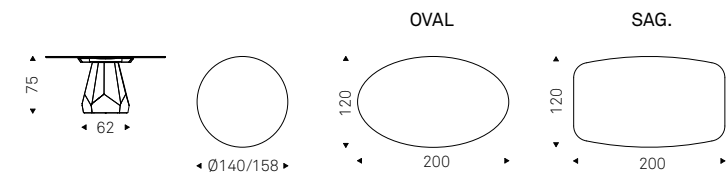

Zermatt Keramik

Yasuhiro Shito | 2024

Tavolo con base in acciaio verniciato gofrato titanio o bronzo. Piano in ceramica Marmi nei colori Alabastro, Supreme, Golden Calacatta opaco, Golden Calacatta lucido, Portoro opaco, Portoro lucido, Sahara Noir lucido, Makalu, Breccia, Corcovado, Kaindy, Borghini Calacatta opaco, Borghini Calacatta lucido, Colosseo, Andromeda, Luxor o Invisible opaco. Optional vassoio centrotavola girevole Lazy Susan.

Table with base in titanium or bronze embossed lacquered steel. Top in ceramic Marmi in colors Alabastro, Supreme, matt Golden Calacatta, glossy Golden Calacatta, matt Portoro, glossy Portoro, glossy Sahara Noir, Makalu, Breccia, Corcovado, Kaindy, matt Borghini Calacatta, glossy Borghini Calacatta, Colosseo, Andromeda, Luxor or matt Invisible. Optional central swiveling tray Lazy Susan.

◀ ZERMATT KERAMIK table with bronze base and matt borghini calacatta ceramic top
▶ ZERMATT KERAMIK table with titanium base and luxor ceramic top - ZULEIKA chairs in leather 84 bronzo - BIARRITZ lamp - MAREK rug - LATITUDE bookcases in titanium