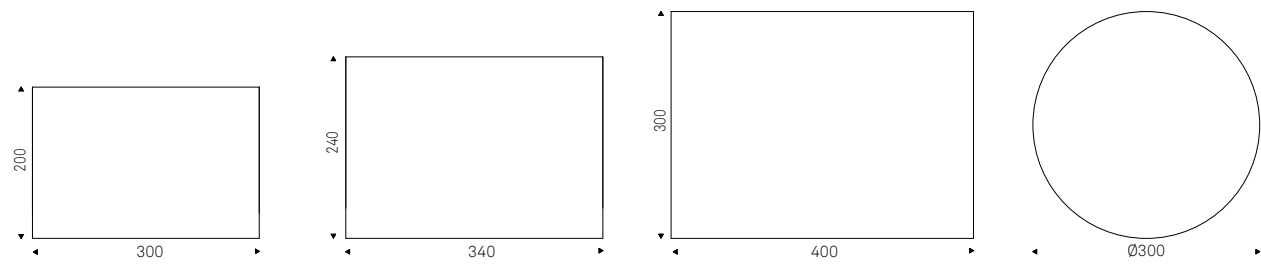

Madras

Carlo Rocchetti | 2024

Tappeto tessuto in cotone, poliestere ed acrilico con disegno in rilievo in lana, nei colori Ivory o Beige.

Rug made of cotton, polyester and acrylic with relief design in wool, in colours Ivory or Beige.