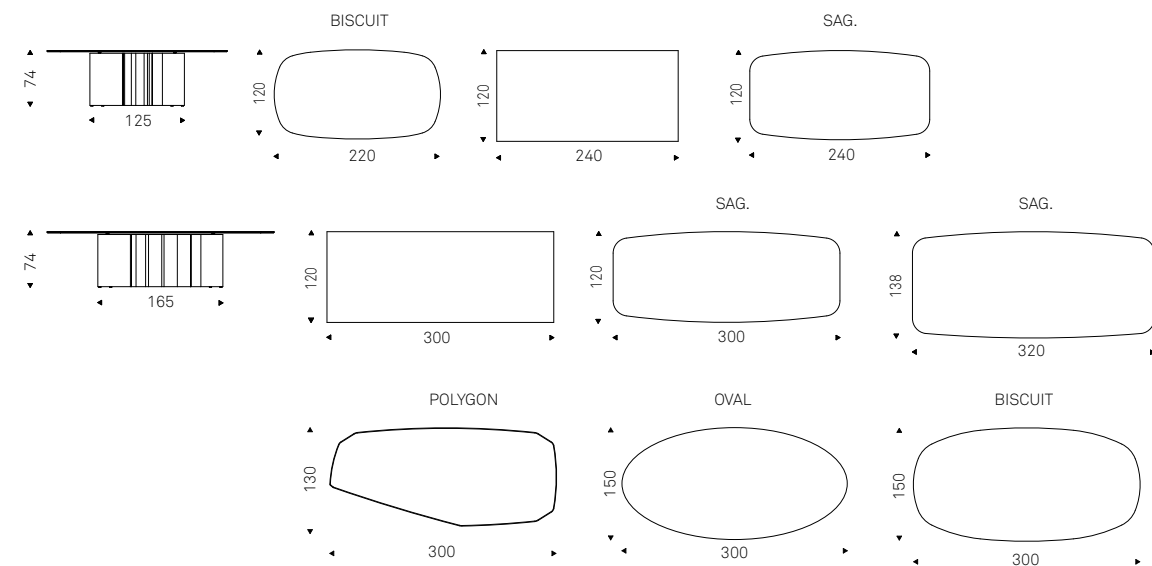

Papel Keramik

Margherita Fanti | 2024

Tavolo con base in acciaio verniciato goffrato titanio, bronzo, Oxybrass o Oxygrey. Piano in ceramica Marmi nei colori Alabastro, Supreme, Golden Calacatta opaco, Golden Calacatta lucido, Portoro opaco, Portoro lucido, Sahara Noir lucido, Makalu, Breccia, Corcovado, Kaindy, Borghini Calacatta opaco, Borghini Calacatta lucido, Colosseo, Andromeda, Luxor o Invisible opaco.

Table with embossed lacquered titanium, bronze, Oxybrass or Oxygrey steel base. Top in ceramic Marmi Alabastro, Supreme, matt Golden Calacatta, glossy Golden Calacatta, matt Portoro, glossy Portoro, glossy Sahara Noir, Makalu, Breccia, Corcovado, Kaindy, matt Borghini Calacatta, glossy Borghini Calacatta, Colosseo, Andromeda, Luxor or matt Invisible.