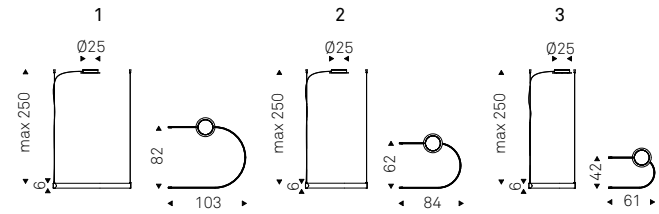

Bluebell

Studio Kronos | 2024

Lampada a soffitto con struttura in acciaio verniciato iron grey satinato e dettagli in ottone spazzolato. Attacco a soffitto in acciaio cromo nero. Illuminazione a led. Optional telecomando e ricevitore.

Ceiling lamp with frame in satin iron grey steel and brushed brass details. Ceiling plate in black chrome steel. Led lights. Optional: remote control and receiver.