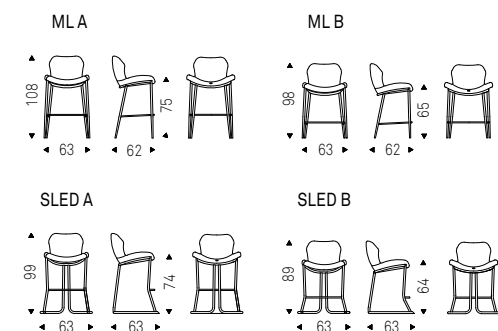

Rachel Sgabello

Luca Signoretti | 2024

Sgabello con struttura in acciaio verniciato gofrato titanio, bronzo, graphite, pearl o nero. Rivestimento in tessuto, micro nubuck, ecopelle o pelle come da campionario. Non sfoderabile.

Stool with frame in titanium, bronze, graphite, pearl or black embossed lacquered steel. Cover in fabric, micro nubuck, soft leather or synthetic leather as per sample card. The cover is not removable.