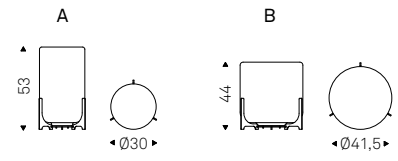

Dodo

Oriano Favaretto | 2024

Tavolino con struttura in vetro artistico decorato fumé. Base in metallo verniciato goffrato bronzo.

Coffee table with structure in artistic decorated fumé glass. Base in bronze embossed lacquered steel.