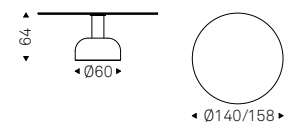

Ritz Lounge

Yasuhiro Shito | 2024

Tavolo con base in acciaio verniciato gofrato titanio o bronzo. Piano in ceramica Marmi nei colori Alabastro, Supreme, Golden Calacatta opaco, Golden Calacatta lucido, Portoro opaco, Portoro lucido, Sahara Noir lucido, Makalu, Breccia, Colosseo, Andromeda, Luxor o Invisible opaco. Optional vassoio centrotavola girevole Lazy Susan.

Table with base in titanium or bronze embossed lacquered steel. Top in Marmi Alabastro, Supreme, matt Golden Calacatta, glossy Golden Calacatta, matt Portoro, glossy Portoro, glossy Sahara Noir, Makalu, Breccia, Colosseo, Andromeda, Luxor or matt Invisible. Optional central swiveling tray Lazy Susan.