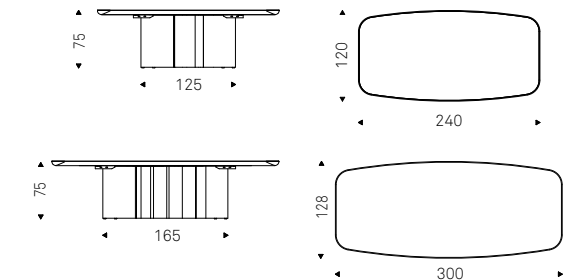

Papel Keramik Premium

Margherita Fanti | 2024

Tavolo con base in acciaio verniciato gofrato titanio, bronzo, Oxybrass o Oxygrey. Piano in ceramica Marmi nei colori Alabastro, Supreme, Golden Calacatta opaco, Golden Calacatta lucido, Portoro opaco, Portoro lucido, Sahara Noir lucido, Makalu, Breccia, Borghini Calacatta opaco, Borghini Calacatta lucido, Colosseo, Andromeda, Luxor o Invisible opaco con profilo inferiore arrotondato e verniciato Brushed Bronze o Brushed Grey. Il piano 300x128 ha lo spessore di 6cm, il 240x120 di 5cm. Variazioni cromatiche e di spazzolatura della finitura Brushed sono caratteristiche della lavorazione artigianale e non sono da considerarsi difetti.

Table with embossed lacquered titanium, bronze, Oxybrass or Oxygrey steel base. Top in ceramic Marmi Alabastro, Supreme, matt Golden Calacatta, glossy Golden Calacatta, matt Portoro, glossy Portoro, glossy Sahara Noir, Makalu, Breccia, matt Borghini Calacatta, glossy Borghini Calacatta, Colosseo, Andromeda, Luxor or matt Invisible with Brushed Bronze or Brushed Grey lacquered and rounded lower profile. 6cm thick top on 300x128 version and 5cm on 240x120 version. Colour and brushing variations of the Brushed finish are characteristics of the handcrafted processing and should not be considered as defects.

PAPEL KERAMIK PREMIUM with titanium base, matt golden calacatta ceramic top and brushed grey lower profile