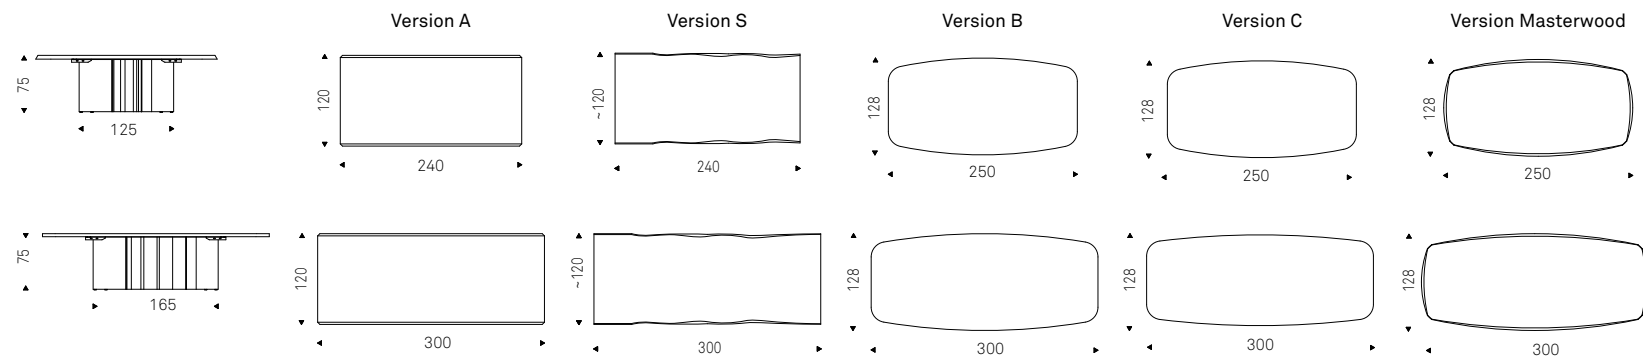

Version "B": barrel top with angled edges in Canaletto walnut or burned oak.

Version "C": top in Elm open pore matt black with Brushed Bronze lacquered and rounded lower profile.

Version "Masterwood": boat shaped top in Canaletto walnut or burned oak made of diagonal wooden planks of different sizes. Oblique and rounded edges.