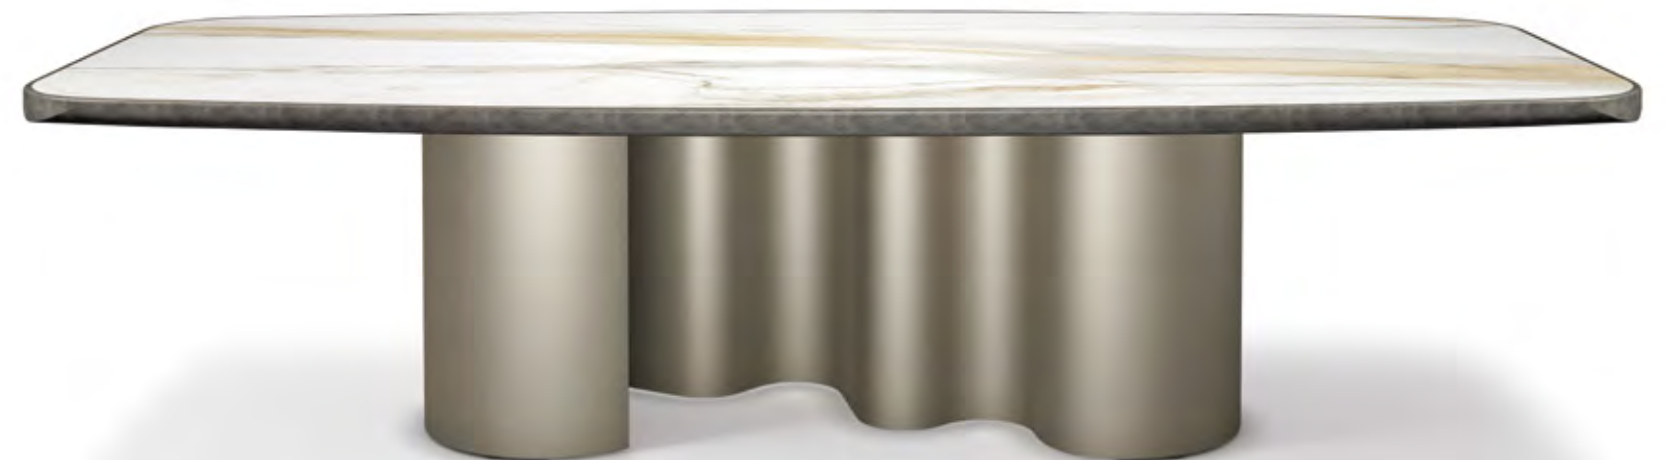

Papel Keramik Premium

Margherita Fanti | 2024

Tavolo con base in acciaio verniciato gofrato titanio, bronzo, Oxybrass o Oxygrey. Piano in ceramica Marmi nei colori Alabastro, Supreme, Golden Calacatta opaco, Golden Calacatta lucido, Portoro opaco, Portoro lucido, Sahara Noir lucido, Makalu, Breccia, Borghini Calacatta opaco, Borghini Calacatta lucido, Colosseo, Andromeda, Luxor o Invisible opaco con profilo inferiore arrotondato e verniciato Brushed Bronze o Brushed Grey. Il piano 300x128 ha lo spessore di 6cm, il 240x120 di 5cm. Variazioni cromatiche e di spazzolatura della finitura Brushed sono caratteristiche della lavorazione artigianale e non sono da considerarsi difetti.

Table with embossed lacquered titanium, bronze, Oxybrass or Oxygrey steel base. Top in ceramic Marmi Alabastro, Supreme, matt Golden Calacatta, glossy Golden Calacatta, matt Portoro, glossy Portoro, glossy Sahara Noir, Makalu, Breccia, matt Borghini Calacatta, glossy Borghini Calacatta, Colosseo, Andromeda, Luxor or matt Invisible with Brushed Bronze or Brushed Grey lacquered and rounded lower profile. 6cm thick top on 300x128 version and 5cm on 240x120 version. Colour and brushing variations of the Brushed finish are characteristics of the handcrafted processing and should not be considered as defects.

PAPEL KERAMIK PREMIUM with titanium base, matt golden calacatta ceramic top and brushed grey lower profile