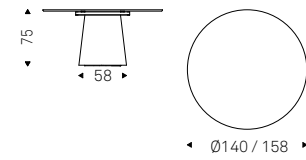

Rado Keramik Round

Paolo Cattelan | 2024

Tavolo con piano e base in ceramica Marmi nei colori Portoro opaco, Colosseo o Invisible opaco. Imperfezioni, variazioni cromatiche e irregolarità di forma della base sono caratteristiche della lavorazione e non sono da considerarsi difetti.

Table with top and base in ceramic Marmi matt Portoro, Colosseo or matt Invisible. Imperfections, color variations and irregularities on the base are characteristics of the workmanship and are not to be considered defects.