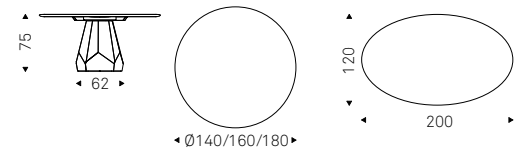

Zermatt Argile

Yasuhiro Shito | 2024

Tavolo con base in acciaio verniciato gofrato titanio o bronzo. Piano in MDF spatolato in argilla nei colori Havana, Cairo o Oslo.

Table with base in titanium or bronze embossed lacquered steel. Top in MDF clay-spatulated in colours Havana, Cairo or Oslo.