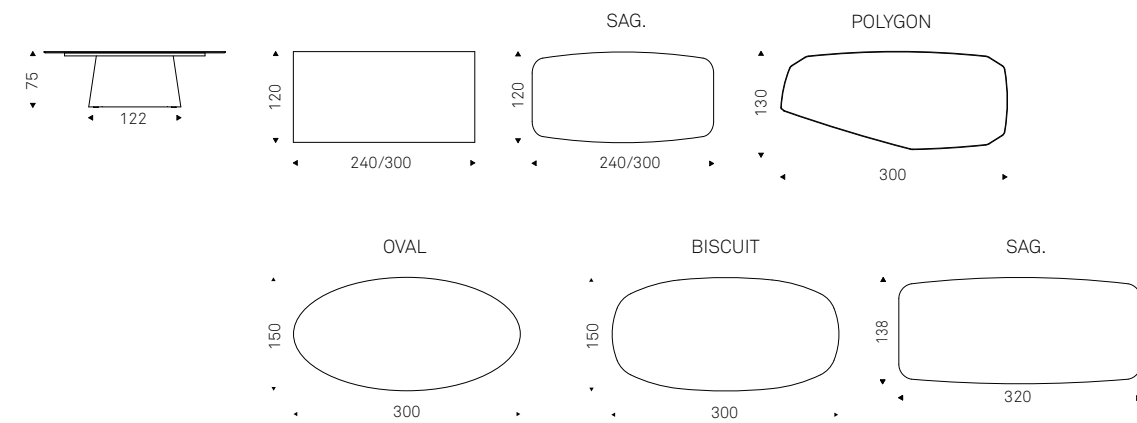

Napoleon Keramik

Paolo Cattelan | 2024

Tavolo con piano e base in ceramica Marmi nei colori Portoro opaco, Colosseo o Invisible opaco. Imperfezioni, variazioni cromatiche e irregolarità di forma della base sono caratteristiche della lavorazione e non sono da considerarsi difetti.

Table with top and base in ceramic Marmi matt Portoro, Colosseo or matt Invisible. Imperfections, color variations and irregularities on the base are characteristics of the workmanship and are not to be considered defects.

◀ NAPOLEON KERAMIK table in matt invisible ceramic
▶ NAPOLEON KERAMIK table in colosseo - MIRANDA WOOD chairs in soft leather 996 siena and burned oak frame - REGATA lamp - CREMONA sideboards in burned oak - KIMI rug in white colour - HARBOUR bookcase with burned oak shelves and boxes and bronze frame - NAHUN lamps