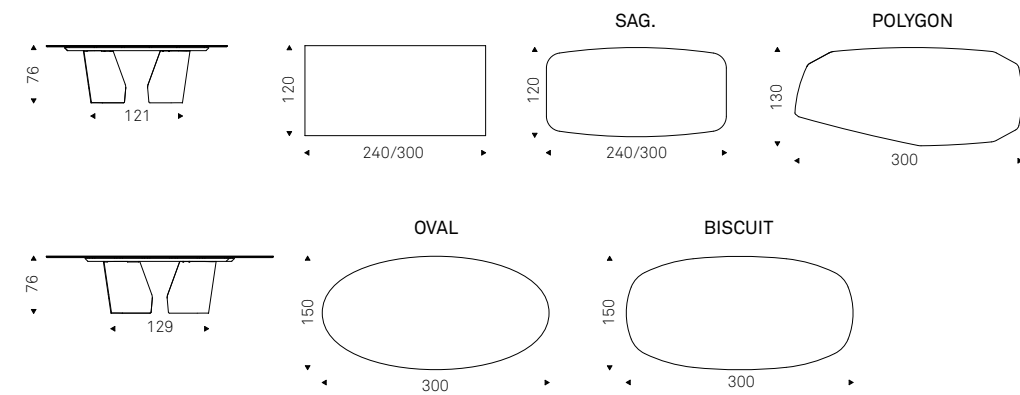

Senator Keramik

Paolo Cattelan | 2024

Tavolo con base in acciaio verniciato goffrato titanio o bronzo. Piano in ceramica Marmi nei colori Alabastro, Supreme, Golden Calacatta opaco, Golden Calacatta lucido, Portoro opaco, Portoro lucido, Sahara Noir lucido, Makalu, Breccia, Corcovado, Kaindy, Borghini Calacatta opaco, Borghini Calacatta lucido, Colosseo, Andromeda, Luxor o Invisible opaco.

Table with embossed lacquered titanium or bronze steel base. Top in ceramic Marmi Alabastro, Supreme, matt Golden Calacatta, glossy Golden Calacatta, matt Portoro, glossy Portoro, glossy Sahara Noir, Makalu, Breccia, Corcovado, Kaindy, matt Borghini Calacatta, glossy Borghini Calacatta, Colosseo, Andromeda, Luxor or matt Invisible.

◀ SENATOR KERAMIK table with bronze base and alabastro ceramic top
▶ SENATOR KERAMIK table with titanium base and kaindy ceramic top - MAGDA chairs in soft leather 938 dakota and burned oak frame - NAHUN lamps - MAREK rug - COSMOS mirror - BOUTIQUE sideboard - HARBOUR bookcase with burned oak shelves and bronze frame