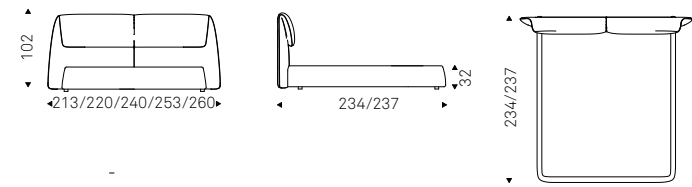

Simon

Studio 28 | 2024

Letto imbottito rivestito in tessuto, micro nubuck, ecopelle o pelle come da campionario. Rete inclusa.

Upholstered bed covered in fabric, micro nubuck, synthetic leather or soft leather as per sample card. Slats included.