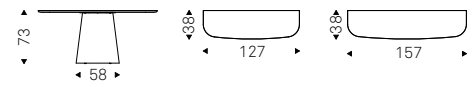

Rado Keramik Consolle

Paolo Cattelan | 2024

Consolle con piano e base in ceramica Marmi nei colori Portoro opaco, Colosseo o Invisible opaco. Fissaggio a parete necessario. Imperfezioni, variazioni cromatiche e irregolarità di forma della base sono caratteristiche della lavorazione e non sono da considerarsi difetti.

Console with top and base in ceramic Marmi matt Portoro, Colosseo or matt Invisible. Wall anchorage is necessary. Imperfections, color variations and irregularities on the base are characteristics of the workmanship and are not to be considered defects.

RADO KERAMIK console in colosseo ceramic - HAWAII B-C-D-E mirrors in bronze mirrored glass