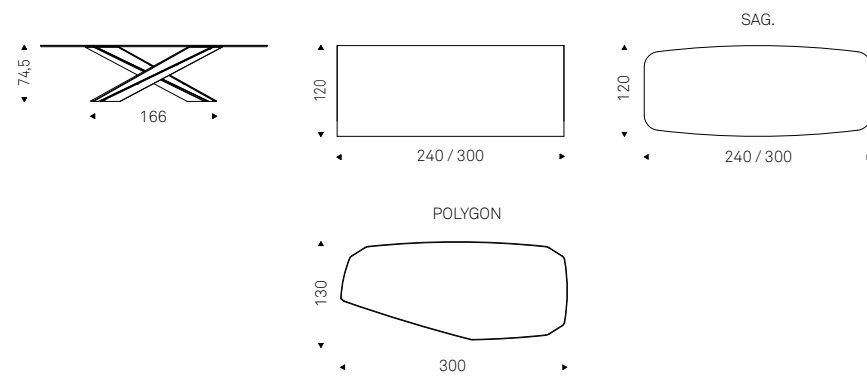

Lancer Keramik

Renato Guerra | 2022

Tavolo con base in acciaio verniciato gofrato titanio, bronzo, graphite, pearl, nero, brushed bronze o brushed grey. Piano in ceramica Marmi nei colori Alabastro, Supreme, Golden Calacatta opaco, Golden Calacatta lucido, Portoro opaco, Portoro lucido, Sahara Noir lucido, Makalu, Breccia, Corcovado, Kaindy, Borghini Calacatta opaco, Borghini Calacatta lucido, Colosseo, Andromeda, Luxor o Invisible opaco.

Table with embossed lacquered titanium, bronze, graphite, pearl, black, brushed bronze o brushed grey steel base. Top in ceramic Marmi Alabastro, Supreme, matt Golden Calacatta, glossy Golden Calacatta, matt Portoro, glossy Portoro, glossy Sahara Noir, Makalu, Breccia, Corcovado, Kaindy, matt Borghini Calacatta, glossy Borghini Calacatta, Colosseo, Andromeda, Luxor or Invisible opaco.