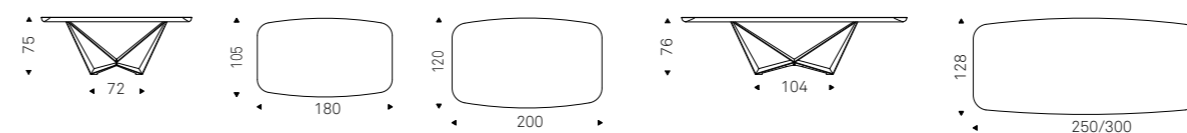

Version A

Version S

Version B

Version C

Version MASTERWOOD

SKORPIO WOOD table "B version" wit burned oak top and black base
BELINDA chairs - MAPOON rugs - NAUTILUS bookcases

SKORPIO WOOD table "MASTERWOOD version" with burned oak top and brushed grey base
CHRISHELL chairs - MAGELLANO lamps - ROYALTON sideboard