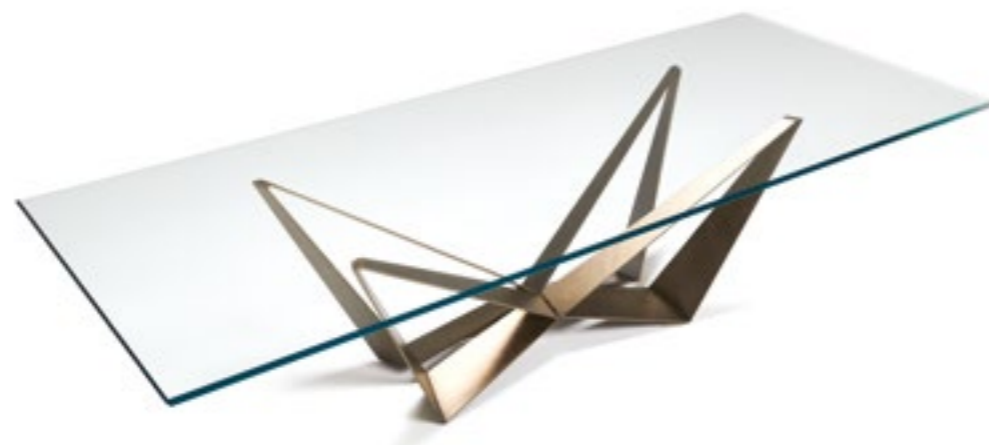

Table with base in titanium, bronze, graphite, pearl, or black embossed lacquered steel, Brushed Bronze, Brushed Grey or Oxybrass lacquered steel. Top in 15mm clear, extra clear or extra clear glass with reversed bevelled edges. Glass top 12mm on 160x90, 182x90 and 200x106 versions. The top is laid on the base.

Table avec base en acier laqué gaufré titane, bronze, graphite, pearl ou noir, Brushed Bronze, Brushed Grey ou Oxybrass. Plateau en verre clair 15 mm, extra-clair ou extra-clair avec bords biseautés inversés. Les plateaux 160x90, 182x90 et 200x106 ont une épaisseur de 12 mm. Le plateau est posé sur la base.

Mesa con base en acero barnizado gofrado titanio, bronce, graphite, pearl o negro, Brushed Bronze, Brushed Grey o Oxybrass. Sobre en cristal 15mm transparente, transparente extraclaro o transparente extraclaro con bordes biselados inversos. Los sobros 160x90cm, 182x90cm y 200x106cm son de 12mm. Sobre en apoyo.

Esstisch mit Basis aus Metall lackiert titan, bronze, graphit, pearl oder schwarz gaufriert, Brushed Bronze, Brushed Grey oder Oxybrass. Platte in 15mm Glas transparent, extra hell transparent, oder extra hell mit Kanten umgekehrt facettiert. Platten in 160x90, 182x90 und 200x106 haben 12 mm Dicke. Die Platte ist auf der Basis aufgelegt.

SKORPIO table with bevelled extra clear glass top and brushed grey base
ITALIA COUTURE chairs - MAGELLANO lamps - METROPOL sideboard