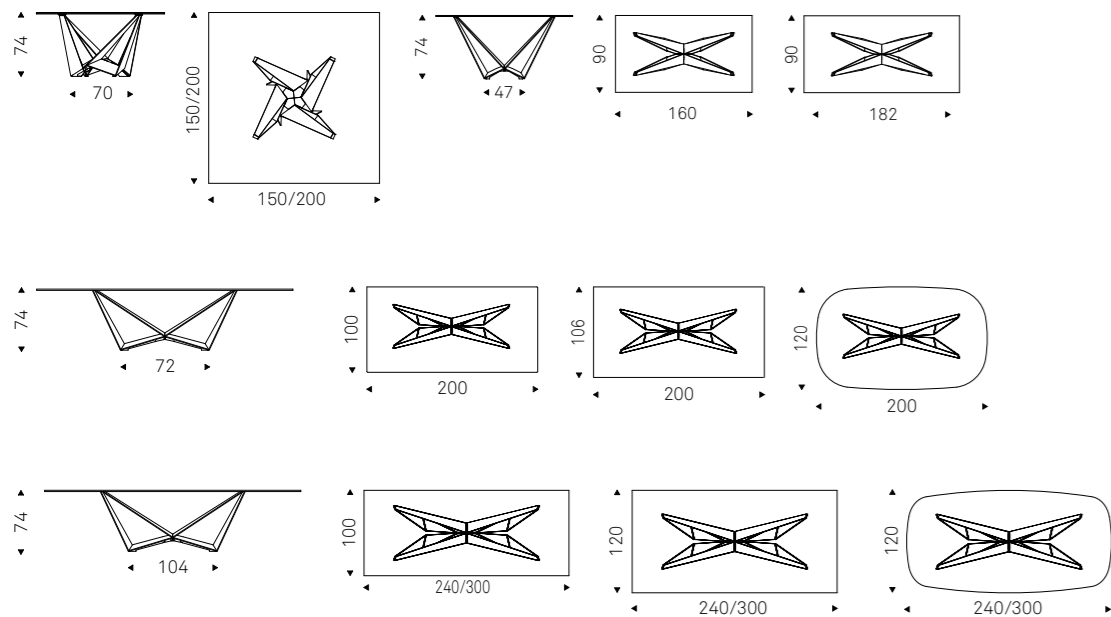

Table with base in titanium, bronze, graphite, pearl, or black embossed lacquered steel, Brushed Bronze, Brushed Grey or Oxybrass lacquered steel. Top in 15mm clear, extra clear or extra clear glass with reversed bevelled edges. Glass top 12mm on 160x90, 182x90 and 200x106 versions. The top is laid on the base.

Table avec base en acier laqué gaufré titane, bronze, graphite, pearl ou noir, Brushed Bronze, Brushed Grey ou Oxybrass. Plateau en verre clair 15 mm, extra-clair ou extra-clair avec bords biseautés inversés. Les plateaux 160x90, 182x90 et 200x106 ont une épaisseur de 12 mm. Le plateau est posé sur la base.

Mesa con base en acero barnizado gofrado titanio, bronce, graphite, pearl o negro, Brushed Bronze, Brushed Grey o Oxybrass. Sobre en cristal 15mm transparente, transparente extraclaro o transparente extraclaro con bordes biselados inversos. Los sobros 160x90cm, 182x90cm y 200x106cm son de 12mm. Sobre en apoyo.

Esstisch mit Basis aus Metall lackiert titan, bronze, graphit, pearl oder schwarz gaufriert, Brushed Bronze, Brushed Grey oder Oxybrass. Platte in 15mm Glas transparent, extra hell transparent, oder extra hell mit Kanten umgekehrt facettiert. Platten in 160x90, 182x90 und 200x106 haben 12 mm Dicke. Die Platte ist auf der Basis aufgelegt.

SKORPIO table with bevelled extra clear glass top and brushed grey base
ITALIA COUTURE chairs - MAGELLANO lamps - METROPOL sideboard