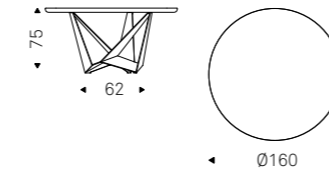

Skorpio Keramik Premium Round

Paolo Cattelan - Andrea Lucatello | 2023

Tavolo con base in acciaio verniciato gofrato titanio, bronzo, graphite, pearl o nero, Brushed Bronze o Brushed Grey. Piano in ceramica Marmi nei colori Alabastro, Supreme, Golden Calacatta opaco, Golden Calacatta lucido, Portoro opaco, Portoro lucido, Sahara Noir lucido, Makalu, Breccia, Corcovado, Kaindy, Borghini Calacatta opaco, Borghini Calacatta lucido, Colosseo, Andromeda, Invisible opaco o Luxor con profilo inferiore arrotondato e verniciato Brushed Bronze o Brushed Grey.

Table with base in titanium, bronze, graphite, white or black embossed lacquered steel, Brushed Bronze or Brushed Grey. Top in ceramic Marmi Alabastro, Supreme, matt Golden Calacatta, glossy Golden Calacatta, matt Portoro, glossy Portoro, glossy Sahara Noir, Makalu, Breccia, Corcovado, Kaindy, matt Borghini Calacatta, glossy Borghini Calacatta, Colosseo, Andromeda, matt Invisible or Luxor with Brushed Bronze or Brushed Grey lacquered and rounded lower profile.

Table avec base en acier gaufré titane, bronze, graphite, blanc ou noir, Brushed Bronze ou Brushed Grey. Plateau en céramique Marmi dans les couleurs Alabastro, Supreme, Golden Calacatta opaque, Golden Calacatta brillant, Portoro opaque, Portoro brillant, Sahara Noir brillant, Makalu, Breccia, Corcovado, Kaindy, Borghini Calacatta opaque, Borghini Calacatta brillant, Colosseo, Andromeda, Invisible opaque ou Luxor avec profil inférieur arrondi laqué Brushed Bronze ou Brushed Grey.