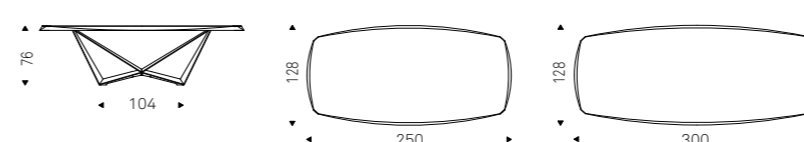

Version A

Version S

Version B

Version C

Version MASTERWOOD

SKORPIO WOOD table "B version" wit burned oak top and black base
BELINDA chairs - MAPOON rugs - NAUTILUS bookcases

SKORPIO WOOD table "MASTERWOOD version" with burned oak top and brushed grey base
CHRISHELL chairs - MAGELLANO lamps - ROYALTON sideboard