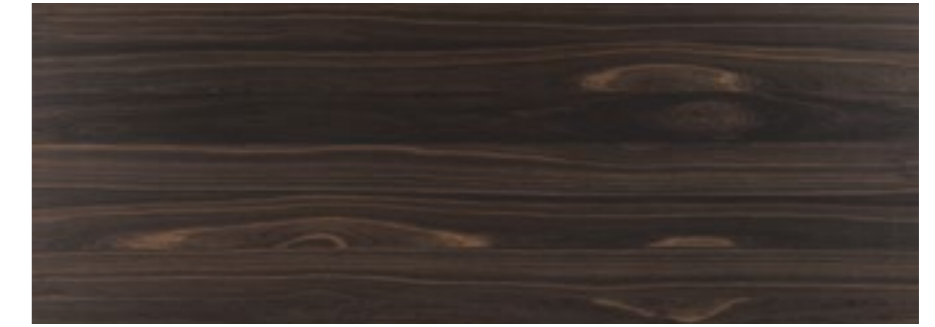

TOP FINISHES

Wood

NC Walnut Canaletto

RB Burned Oak

HR Heritage Oak

OLM73 Elm open pore matt black

RN Natural Oak

MASTERWOOD Burned Oak