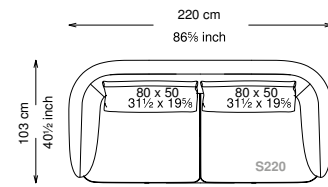

Divano

Sofa