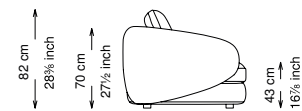

Divano

Sofa