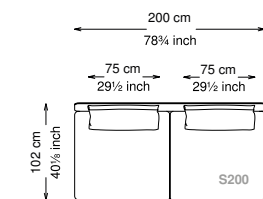

Divano

Sofa