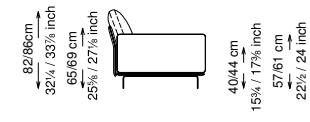

Terminale left - right

Left - Right end unit