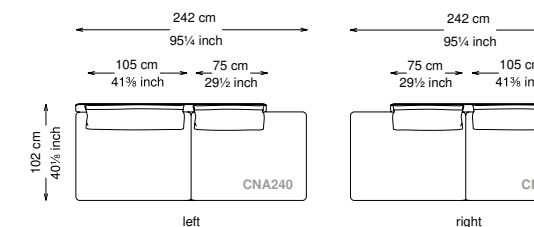

Centrale

Central unit