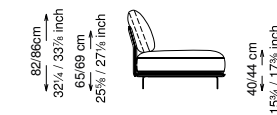

Centrale

Central unit