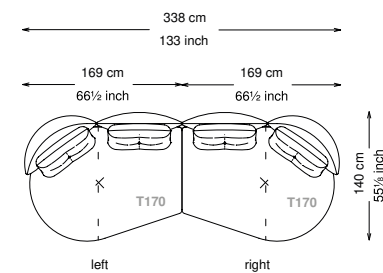

Composition D