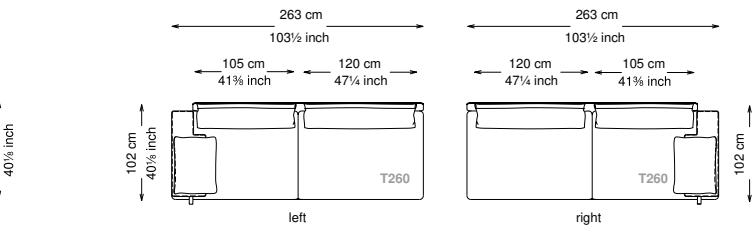

TECHNICAL DATA

Terminale left - right

Left - Right end unit