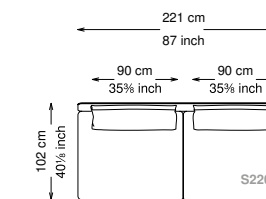

Divano

Sofa