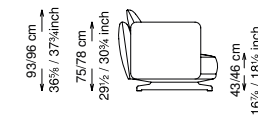

TECHNICAL DATA

Terminale left - right

Left - Right end unit