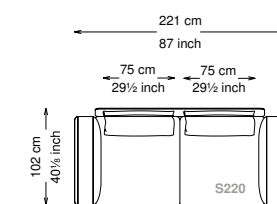

Divano

Sofa