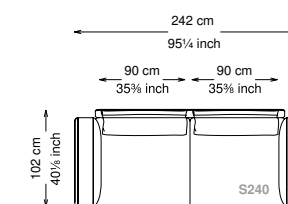

Divano

Sofa