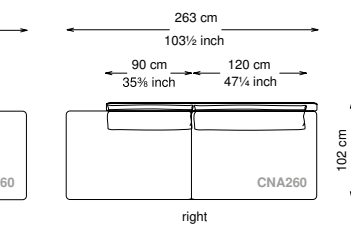

Centrale

Central unit