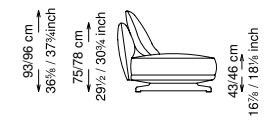

Centrale

Central unit