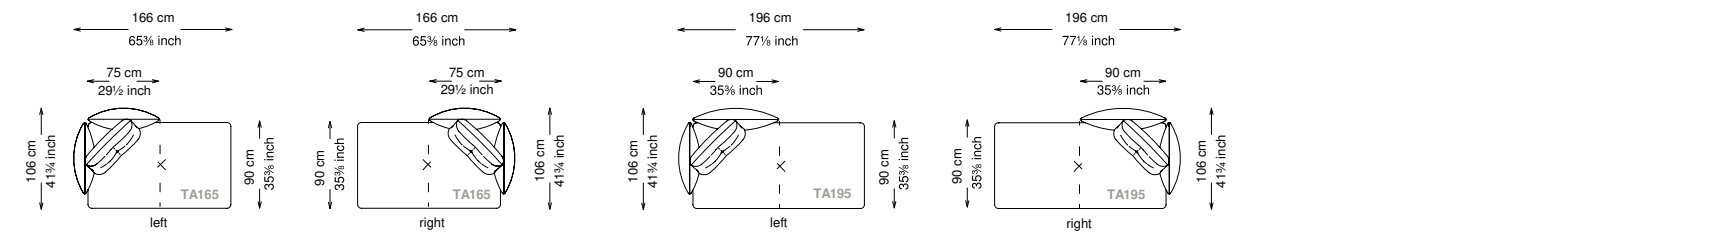

TECHNICAL DATA

Terminale left - right

Left - Right end unit