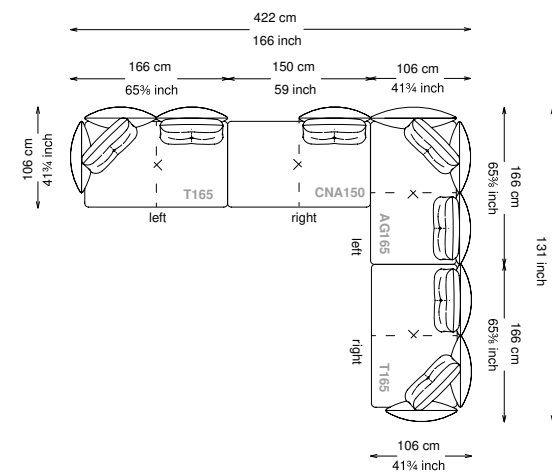

Composition C