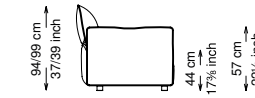

Terminale left - right

Left - Right end unit