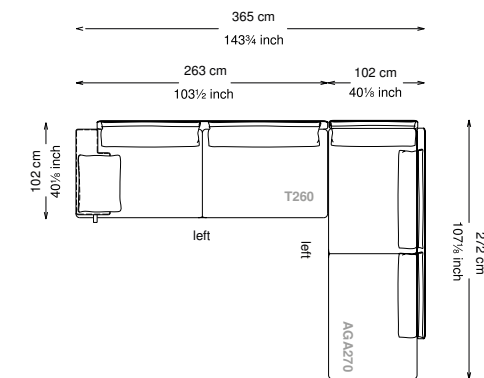

Composition C