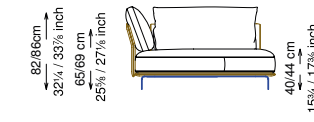

Angolari

Left - Right Corner unit