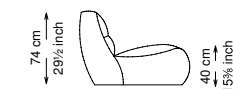

Divano

Sofa