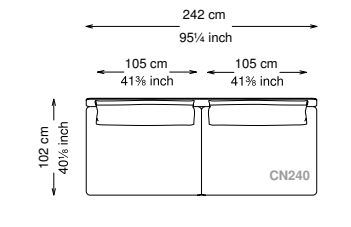

Centrale

Central unit