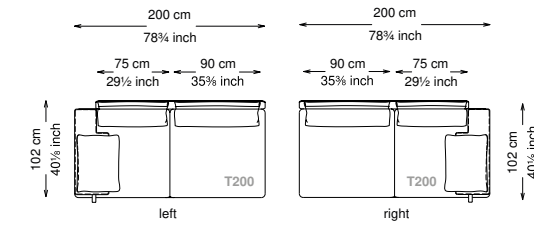

TECHNICAL DATA

Terminale left - right

Left - Right end unit