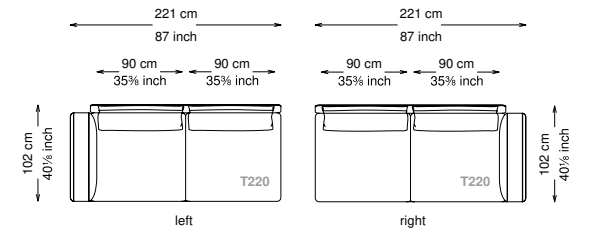

Terminale left - right

Left - Right end unit