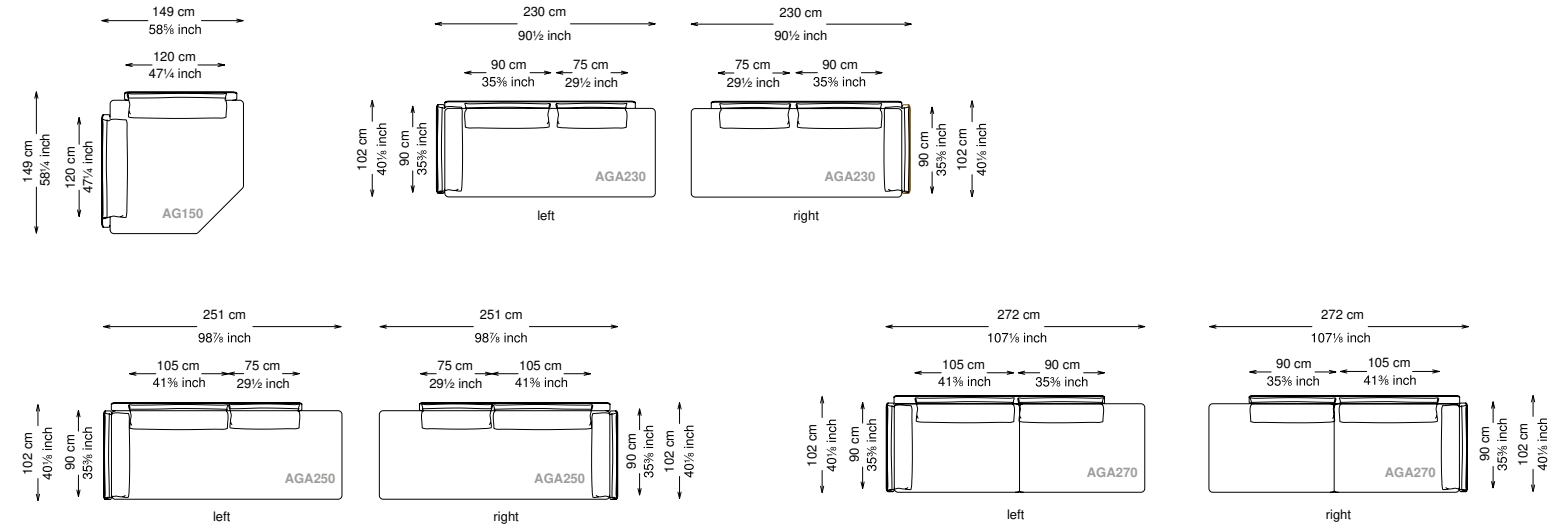

HESTON

Angolari

Left - Right Corner unit