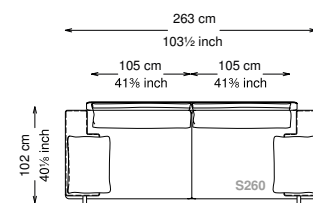

Divano

Sofa