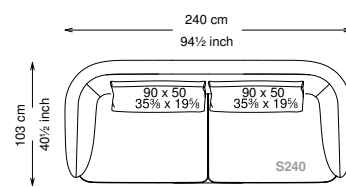

Divano

Sofa