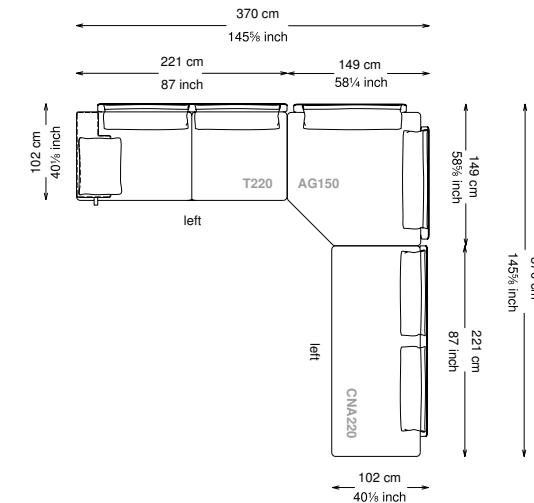

Composition A pag. 44-45