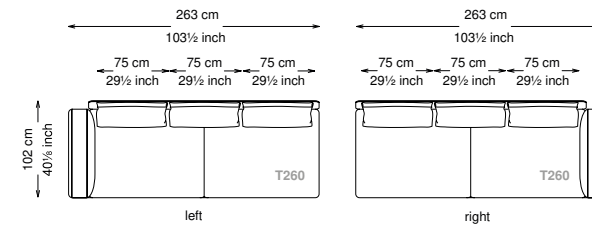

Terminale left - right

Left - Right end unit