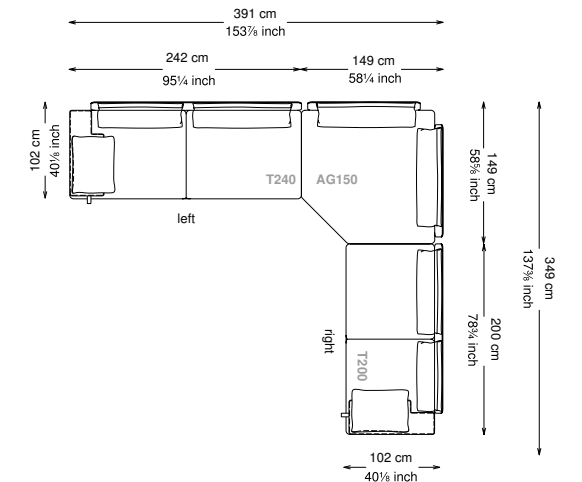

Composition B