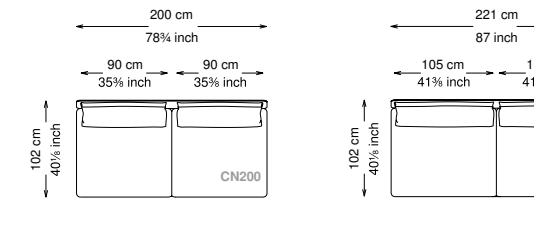

Centrale

Central unit