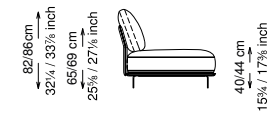

Centrale

Central unit