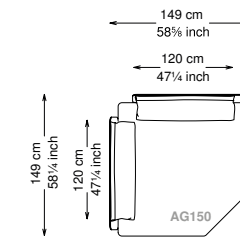

Angolari

Left - Right Corner unit