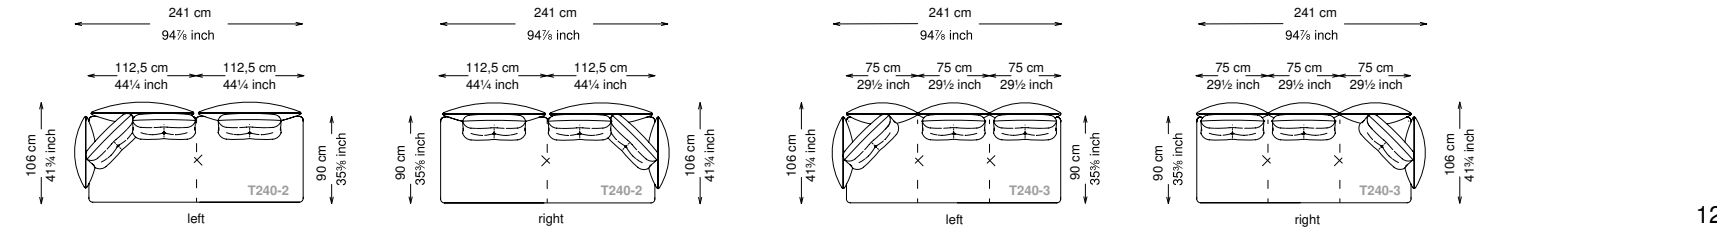

TECHNICAL DATA

Terminale left - right

Left - Right end unit