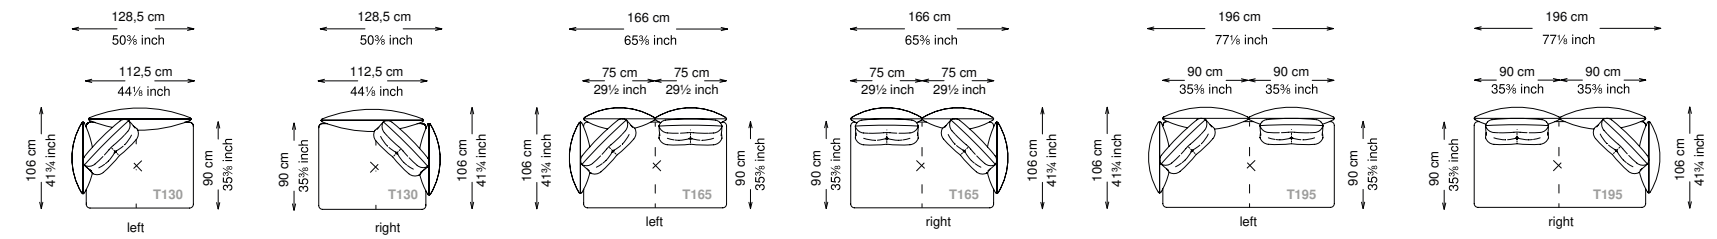

TECHNICAL DATA

Terminale left - right

Left - Right end unit