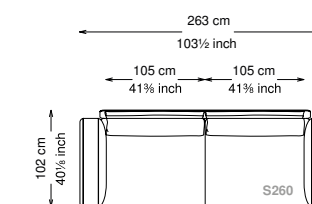

Divano

Sofa