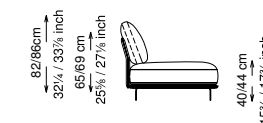

Divano

Sofa