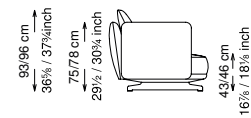

Divano

Sofa