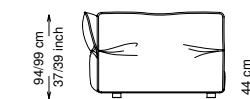

Angolari

Left - Right Corner unit