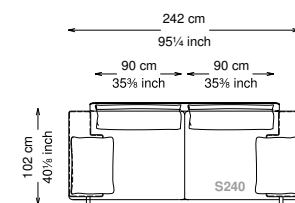

Divano

Sofa