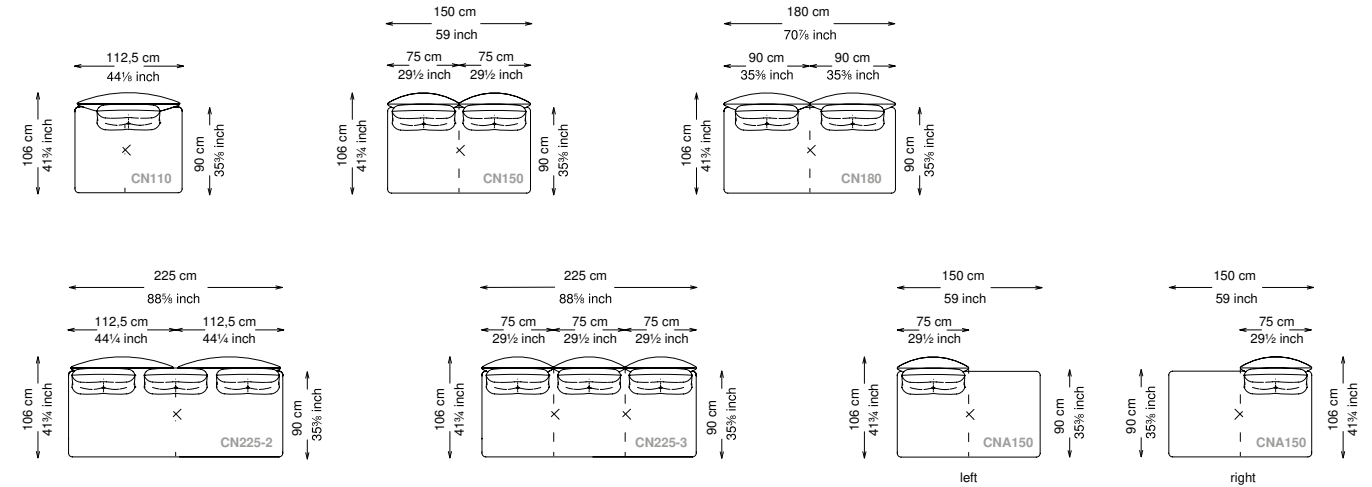

Centrale

Central unit