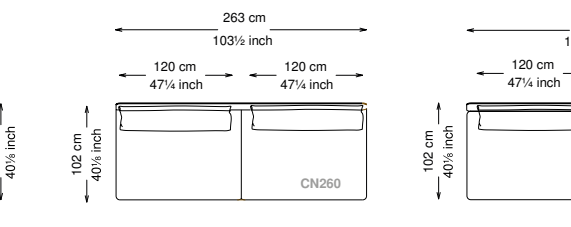

Centrale

Central unit