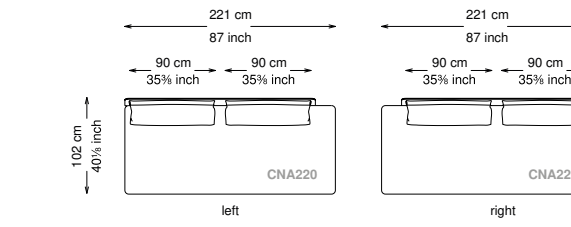

Centrale

Central unit