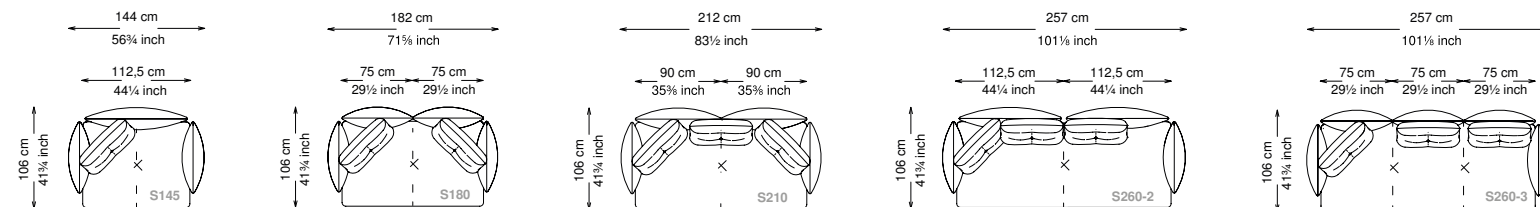

Divano

Sofa