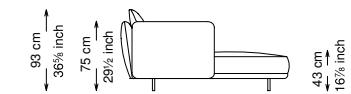

Chaise longue

Chaise longue