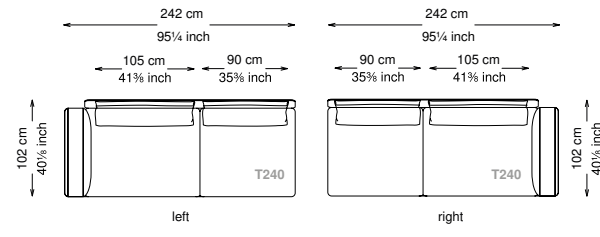

Terminale left - right

Left - Right end unit