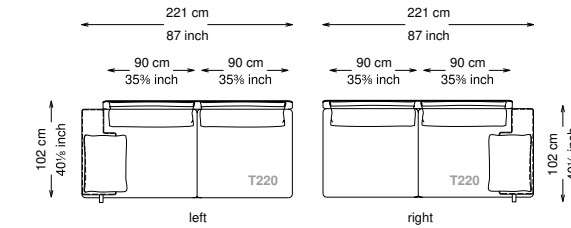

TECHNICAL DATA

Terminale left - right

Left - Right end unit