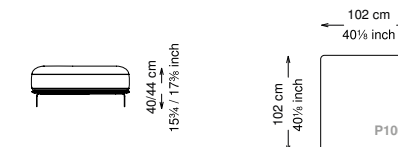

HARRISON

Esempi divani composti

Examples of modular sofas

Composition A pag. 62-63

Composition B

Composition C

Composition D

HAYDEN

Divano singolo con struttura in legno, imbottitura seduta in poliuretano e imbottitura schienale in piuma. Piedini in metallo verniciato titanio (GFM11), bronzo (GFM18) o nero (GFM73), disponibili in due altezze. Rivestimento in tessuto o pelle come da campionario. Rivestimento sfoderabile solo nella versione in tessuto.

Single sofa with wooden frame, polyurethane seat padding and feather back padding. Feet in titanium (GFM11), bronze (GFM18) or black (GFM73) embossed lacquered metal, available in two heights. Fabric or leather upholstery as per sample card. Removable cover only in the fabric version.

Informativa tecnica

Technical information

Struttura: Legno multistrato di betulla

Imbottitura struttura: Fodera in fibra pressata 100% poliestere

Imbottitura cuscini schienale: 50% piuma, 50% fibra di poliestere sfioccata siliconata con rivestimento in tessuto antipiroma 100% cotone.

Imbottitura cuscini seduta: Poliuretano a densità variabile (25 + 40) con rivestimento in fibra 100% poliestere.

Piedini: Metallo verniciato

Rivestimento: Versione in tessuto: sfoderabile - Versione in pelle: non sfoderabile

Altezza seduta: 40 cm altezza standard, 44 cm altezza modello H

Morbidezza: Semirigido - (7/10)

Structure: Birch plywood

Structure padding: 100% polyester pressed fiber lining

Backrest cushions: 50% feather, 50% siliconized frayed polyester fiber in 100% cotton feather-proof fabric cover.

Seat cushions: Polyurethane with different densities (25 + 40) covered in 100% polyester fiber.

Feet: Painted metal

Cover: Fabric version: removable cover - Soft leather version: non-removable cover