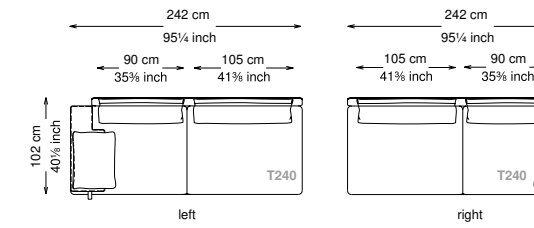

TECHNICAL DATA

Terminale left - right

Left - Right end unit