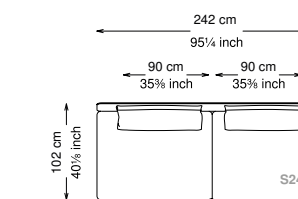

Divano

Sofa