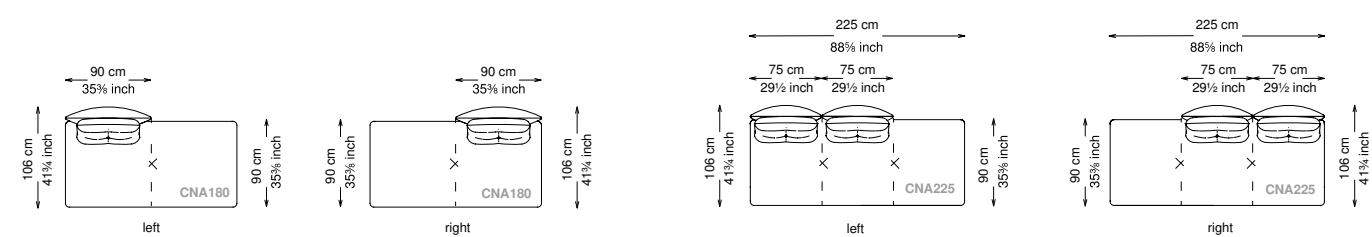

Centrale

Central unit