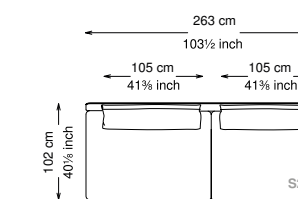

Divano

Sofa