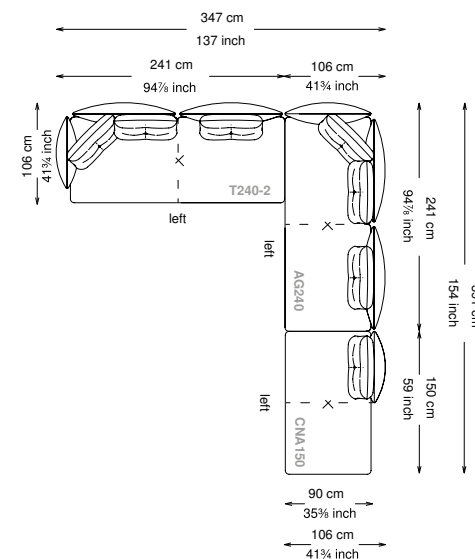

Composition B pag. 78-79