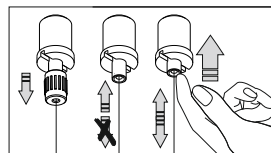

Input 110-240V
50/60Hz

Velar 1-2

design Carlo Rocchetti - 2022

cattelan
italia

24V
Output 24V - Connect
Positive: V+ to Red Cable
Negative: V- to Black Cable

3

6

1xMAX 11W STRIP LED 24V
1280lm 3000°K CRI >80
220-240V 50/60Hz
FOR U.S.A. MARKET ONLY
110V 50/60Hz