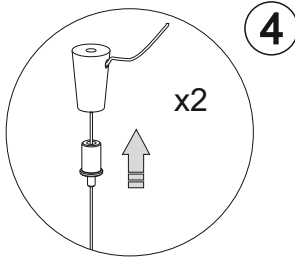

Input 110-240V
50/60Hz

Velar 1-2

design Carlo Rocchetti - 2022

cattelan
italia

24V
Output 24V - Connect
Positive: V+ to Red Cable
Negative: V- to Black Cable

3

6

1xMAX 11W STRIP LED 24V
1280lm 3000°K CRI >80
220-240V 50/60Hz
FOR U.S.A. MARKET ONLY
110V 50/60Hz