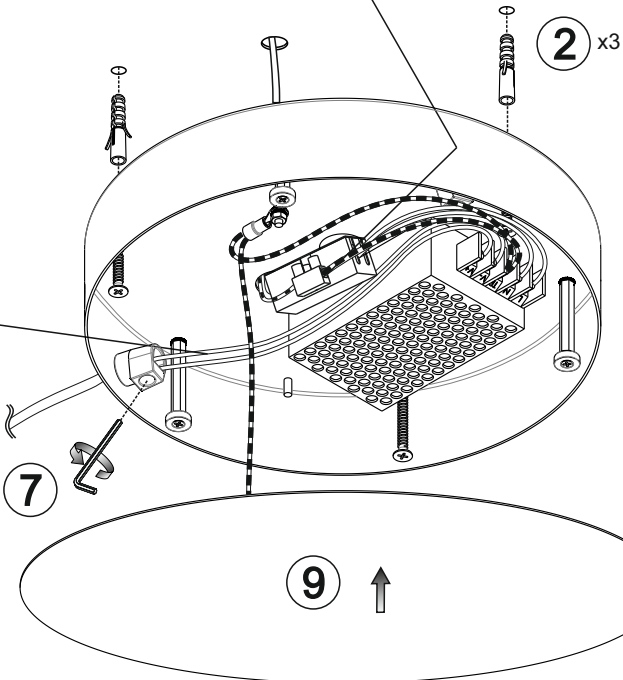

Input 110-240V
50/60Hz

Velar 1-2

design Carlo Rocchetti - 2022

cattelan
italia

24V
Output 24V - Connect
Positive: V+ to Red Cable
Negative: V- to Black Cable

3

6

1xMAX 11W STRIP LED 24V
1280lm 3000°K CRI >80
220-240V 50/60Hz
FOR U.S.A. MARKET ONLY
110V 50/60Hz