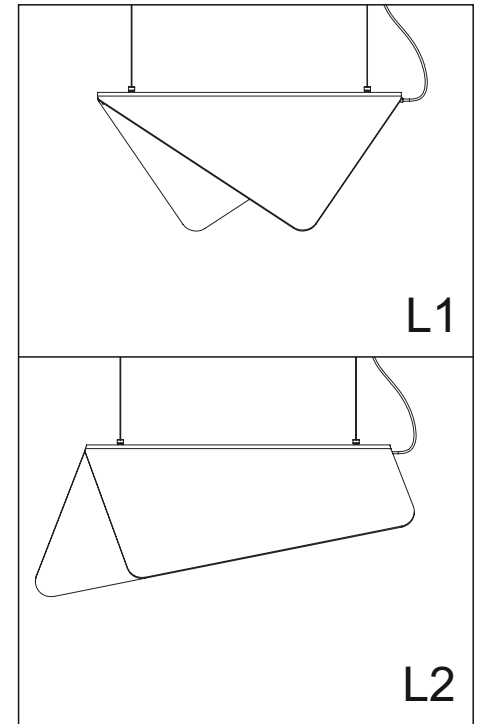

Input 110-240V
50/60Hz

Velar 1-2

design Carlo Rocchetti - 2022

cattelan
italia

24V
Output 24V - Connect
Positive: V+ to Red Cable
Negative: V- to Black Cable

3

6

1xMAX 11W STRIP LED 24V
1280lm 3000°K CRI >80
220-240V 50/60Hz
FOR U.S.A. MARKET ONLY
110V 50/60Hz