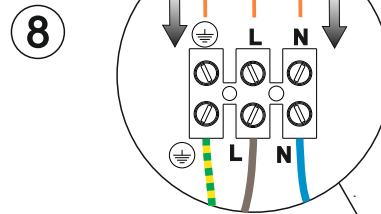

Input 110-240V
50/60Hz

Velar 1-2

design Carlo Rocchetti - 2022

cattelan
italia

24V
Output 24V - Connect
Positive: V+ to Red Cable
Negative: V- to Black Cable

3

6

1xMAX 11W STRIP LED 24V
1280lm 3000°K CRI >80
220-240V 50/60Hz
FOR U.S.A. MARKET ONLY
110V 50/60Hz