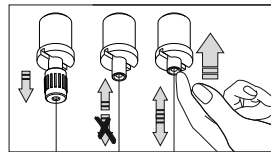

Input 110-240V  
50/60Hz

**Nahun 1-2**  
design Studio Kronos - 2022

**cattelan  
italia**

**24V**  
Output 24V - Connect  
Positive: V+ to Red Cable  
Negative: V- to Black Cable

3

6

1xMAX 18W STRIP LED 24V  
2200lm 3000°K CRI 80