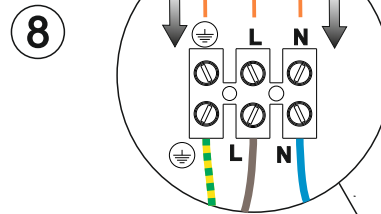

Input 110-240V  
50/60Hz

**Nahun 1-2**  
design Studio Kronos - 2022

**cattelan  
italia**

**24V**  
Output 24V - Connect  
Positive: V+ to Red Cable  
Negative: V- to Black Cable

3

6

1xMAX 18W STRIP LED 24V  
2200lm 3000°K CRI 80

1xMAX 12W STRIP LED 24V  
1500lm 3000°K CRI 80

220-240V 50/60Hz  
FOR U.S.A. MARKET ONLY  
110V 50/60Hz

Fonte luminosa (solo LED) sostituibile da personale specializzato.  
Replaceable (LED only) light source by a professional