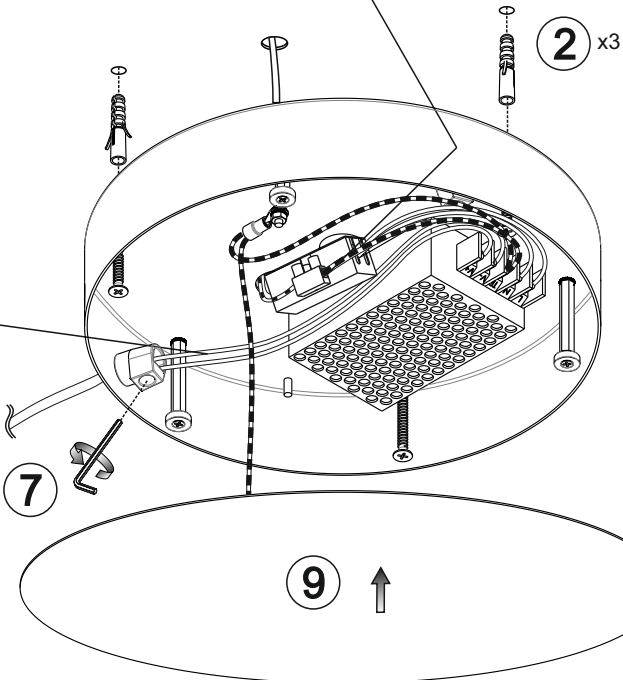

Input 110-240V  
50/60Hz

**Nahun 1-2**  
design Studio Kronos - 2022

**cattelan  
italia**

**24V**  
Output 24V - Connect  
Positive: V+ to Red Cable  
Negative: V- to Black Cable

3

6

1xMAX 18W STRIP LED 24V  
2200lm 3000°K CRI 80

1xMAX 12W STRIP LED 24V  
1500lm 3000°K CRI 80

220-240V 50/60Hz  
FOR U.S.A. MARKET ONLY  
110V 50/60Hz

Fonte luminosa (solo LED) sostituibile da personale specializzato.  
Replaceable (LED only) light source by a professional