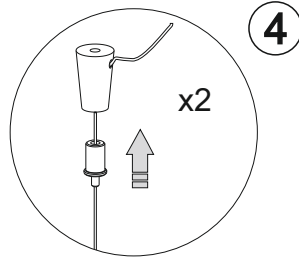

Input 110-240V  
50/60Hz

**Nahun 1-2**  
design Studio Kronos - 2022

**cattelan  
italia**

**24V**  
Output 24V - Connect  
Positive: V+ to Red Cable  
Negative: V- to Black Cable

3

6

1xMAX 18W STRIP LED 24V  
2200lm 3000°K CRI 80