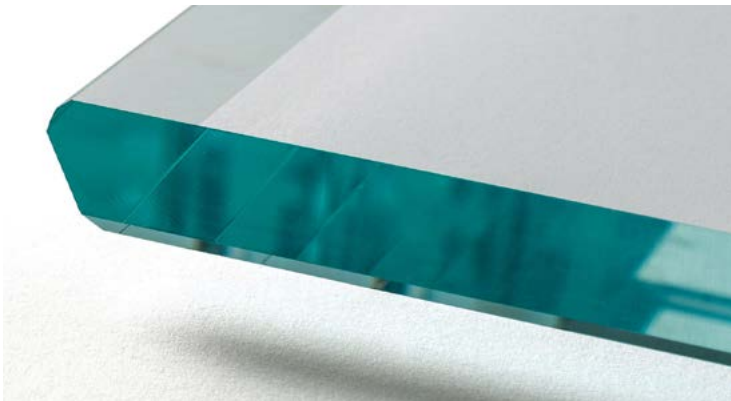

TOP FINISHES

Glass

CLEAR

EXTRA-CLEAR

BEVELLED EXTRA-CLEAR

Wood

NC Walnut Canaletto

RB Burned Oak