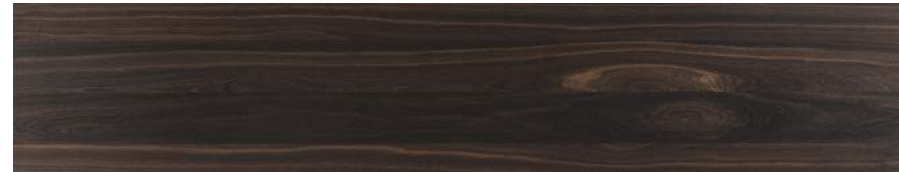

TOP FINISHES

Glass

CLEAR

EXTRA-CLEAR

BEVELLED EXTRA-CLEAR

Wood

NC Walnut Canaletto

RB Burned Oak