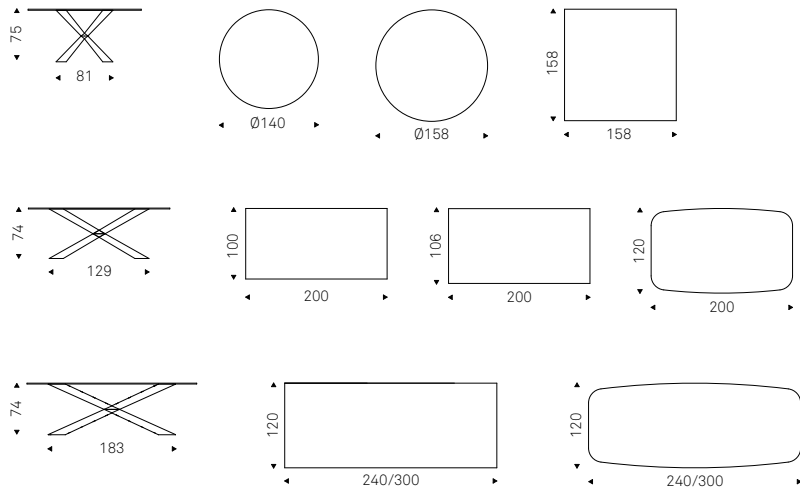

Mesa con base en acero barnizado mate negro, graphite, acero inox brillo, bronce satinado, titanio satinado, nogal Canaletto, dark wenghè o roble Heritage.

Sobre en cerámica Marmi colores Alabastro, Supreme, Golden Calacatta mate, Golden Calacatta brillo, Portoro mate, Portoro brillo, Sahara Noir brillo, Makalu, Breccia, Arenal, Corcovado, Kaindy, Borghini Calacatta mate o Borghini Calacatta brillo.

Pequeñas irregularidades de reflexión en la base de acero inox, o pequeñas sombras en la base de titanio y bronce satinados son detalles de la producción manual. Opcional bandeja sobremesa giratoria Lazy Susan.

Tisch mit Basis aus Stahl lackiert matt schwarz, matt graphite, glänzendem Edelstahl, Bronze satiniert, titan satiniert oder Nussbaum Canaletto, dark Wenghè oder Eiche Heritage.

Platte in Keramik Marmi in den Farben Alabastro, Supreme, matt Golden Calacatta, glänzend Golden Calacatta, matt Portoro, glänzend Portoro, glänzend Sahara Noir, Makalu, Breccia, Arenal, Corcovado, Kaindy, matt Borghini Calacatta oder glänzend Borghini Calacatta.

Kleine Unregelmäßigkeiten der Basis in Edelstahl oder "Wolkeneffekt" in der Basis in Bronze und titan satiniert sind auf die manuelle Bearbeitung zurückzuführen. Optional drehbares Tablett Lazy Susan.