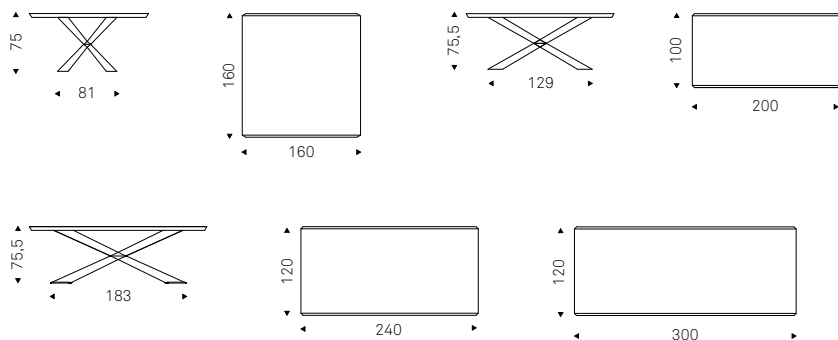

Version A: top with angled edges in Canaletto walnut, burned oak or natural oak.

Version S: top with irregular solid wood edges in Canaletto walnut, burned oak or natural oak.

Table avec base en acier laqué noir opaque, graphite opaque, inox brillant, bronze satiné, titane satiné, noyer Canaletto, dark wenghè ou rouvre Heritage.

Version "A": plateau en noyer Canaletto, rouvre brulé ou rouvre naturel avec bords biseautés.

Version "S": plateau en noyer Canaletto, rouvre brulé ou rouvre naturel avec bords irréguliers en bois massif.

Mesa con base en acero barnizado mate negro, graphite, acero inox brillo, bronzo satinado, titanio satinado, nogal Canaletto, dark wenghè o roble Heritage.

Versión "A": sobre en nogal Canaletto, roble ahumado o roble natural con bordes oblicuos.

Versión "S": sobre en nogal Canaletto, roble ahumado o roble natural con bordes irregulares en macizo.

Tisch mit Basis aus Stahl lackiert matt schwarz, matt graphit, glänzendem Edelstahl, Bronze satiniert, titan satiniert oder Nussbaum Canaletto, dark Wenghè oder Eiche Heritage.

Version "A": Platte in Nussbaum Canaletto, "verbrannte Eiche" oder Natur Eiche mit schrägen Kanten.

Version "S": Platte in Nussbaum Canaletto, "verbrannte Eiche" oder Natur Eiche mit massiven und unregelmäßigen Kanten.

Version A