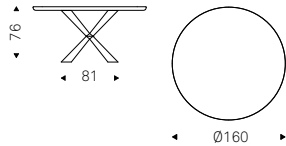

Table avec base en acier laqué noir opaque, graphite opaque, inox brillant, bronze satiné, titane satiné, noyer Canaletto, dark wenghè ou rouvre Heritage.

Plateau en céramique Marmi dans les couleurs Alabastro, Supreme, Golden Calacatta opaque, Golden Calacatta brillant, Portoro opaque, Portoro brillant, Sahara Noir brillant, Makalu, Breccia, ou Arenal avec profil inférieur arrondi laqué Brushed Bronze ou Brushed Grey.

Mesa con base en acero barnizado mate negro, graphite, acero inox brillo, bronzo satinado, titanio satinado, nogal Canaletto, dark wenghè o roble Heritage. Sobre en cerámica Marmi colores Alabastro, Supreme, Golden Calacatta mate, Golden Calacatta brillo, Portoro mate, Portoro brillo, Sahara Noir brillo, Makalu, Breccia o Arenal y perfil inferior redondeado barnizado Brushed Bronze o Brushed Grey.

Tisch mit Basis aus Stahl lackiert matt schwarz, matt graphit, glänzendem Edelstahl, Bronze satiniert, titan satiniert oder Nussbaum Canaletto, dark Wenghè oder Eiche Heritage.

Platte in Keramik Marmi in den Farben Alabastro, Supreme, matt Golden Calacatta, glänzend Golden Calacatta, matt Portoro, glänzend Portoro, glänzend Sahara Noir, Makalu, Breccia oder Arenal mit Brushed Bronze oder Brushed Grey lackierten abgerundeten Profil.