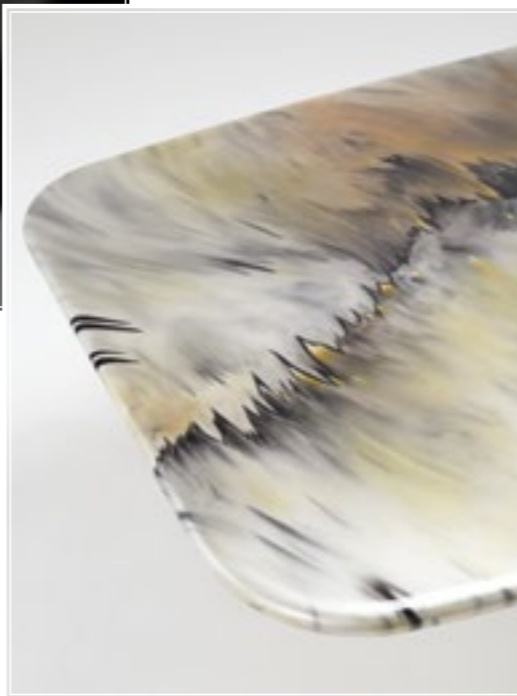

TOP FINISHES

CrystalArt

Goldeneye

BASE FINISHES

Metal