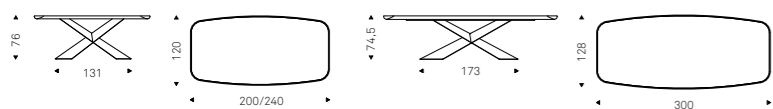

plateaux 200x120 et 240x120 de 5cm. Mesa con base en acero barnizado gofrado titanio, bronce, graphite, blanco o negro, Brushed Bronze o Brushed Grey. Sobre en cerámica Marmi colores Alabastro, Supreme, Golden Calacatta mate, Golden Calacatta brillo, Portoro mate, Portoro brillo, Sahara Noir brillo, Makalu, Breccia, Corcovado, Kaindy, Borghini Calacatta mate, Borghini Calacatta brillo, Colosseo, Andromeda, Invisible mate o Luxor y perfil inferior redondeado barnizado Brushed Bronze o Brushed Grey. Grosor sobre de 6 cm en la medida 300x128 cm y de 5 cm en las medidas 200x120 cm y 240x120 cm.

Esstisch mit Basis aus Stahl lackiert titan, bronze, graphit, weiß oder schwarz gaufriert, Brushed Bronze oder Brushed Grey. Platte in Keramik Marmi in den Farben Alabastro, Supreme, matt Golden Calacatta, glänzend Golden Calacatta, matt Portoro, glänzend Portoro, glänzend Sahara Noir, Makalu, Breccia, Corcovado, Kaindy, matt Borghini Calacatta oder glänzend Borghini Calacatta, Colosseo, Andromeda, matt Invisible oder Luxor mit Brushed Bronze oder Brushed Grey lackierten abgerundeten Profil. Die Platte 300x128 ist 6 cm dick, die Platten in 200x120 und 240x120 sind 5 cm dick.