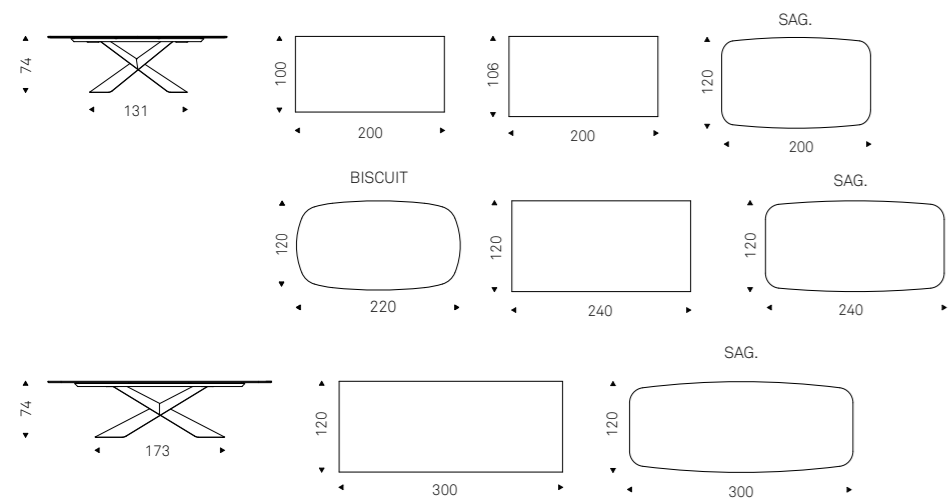

Table avec base en acier laqué gaufré titane, bronze, graphite ou noir, Brushed Bronze ou Brushed Grey. Plateau en céramique Marmi dans les couleurs Alabastro, Supreme, Golden Calacatta opaque, Golden Calacatta brillant, Portoro opaque, Portoro brillant, Sahara Noir brillant, Makalu, Breccia, Corcovado, Kaindy, Borghini Calacatta opaque, Borghini Calacatta brillant, Colosseo, Andromeda, Invisible opaque ou Luxor.

Mesa con base en acero barnizado gofrado titanio, bronce, graphite o negro, Brushed Bronze o Brushed Grey. Sobre en cerámica Marmi colores Alabastro, Supreme, Golden Calacatta mate, Golden Calacatta brillo, Portoro mate, Portoro brillo, Sahara Noir brillo, Makalu, Breccia, Corcovado, Kaindy, Borghini Calacatta mate, Borghini Calacatta brillo, Colosseo, Andromeda, Invisible mate o Luxor.

Esstisch mit Basis aus Metall lackiert titan, bronze, graphit oder schwarz gaufriert, Brushed Bronze oder Brushed Grey. Platte in Keramik Marmi in den Farben Alabastro, Supreme, matt Golden Calacatta, glänzend Golden Calacatta, matt Portoro, glänzend Portoro, glänzend Sahara Noir, Makalu, Breccia, Corcovado, Kaindy, matt Borghini Calacatta oder glänzend Borghini Calacatta, Colosseo, Andromeda, matt Invisible oder Luxor.