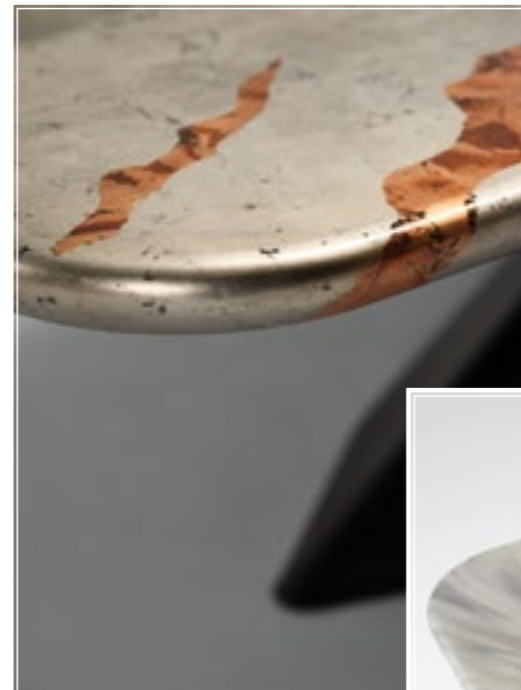

TOP FINISHES

CrystalArt

Thunder

BASE FINISHES

Metal